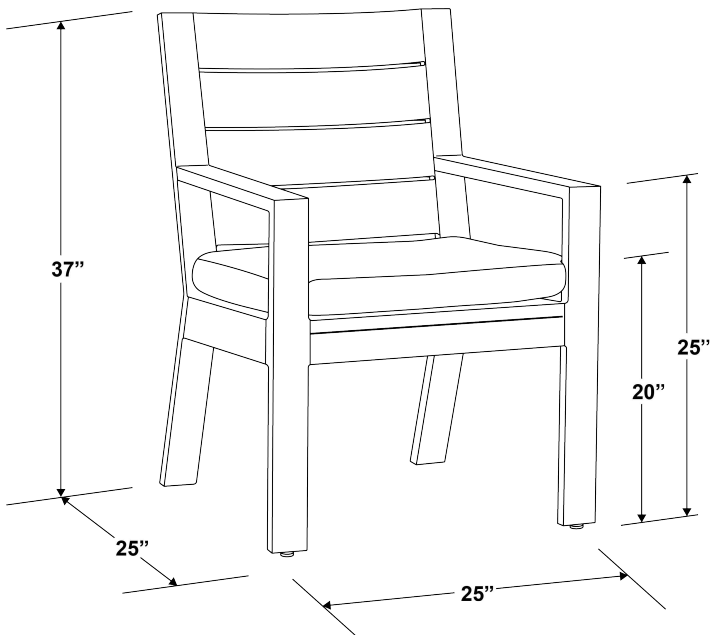

LAGUNA DINING CHAIR

SKU 3501-1

SPECS

- Width: 25"
 - Depth: 25.0"
 - Height: 37"
 - Arm Height: 25"
 - Seat Height: 20"
 - Weight: 18.0 lbs
- Fully welded, scratch-resistant powder-coated aluminum frame with Hand Brushed Driftwood Finish.
 - Commercial Quality Construction.
 - Adjustable Feet
 - Stocked in Sunbrella Canvas Flax with Velcro straps.
 - Custom Cushions available in approx. 4 weeks.
 - Standard 54" fabric COM yardage required: 1 Yard