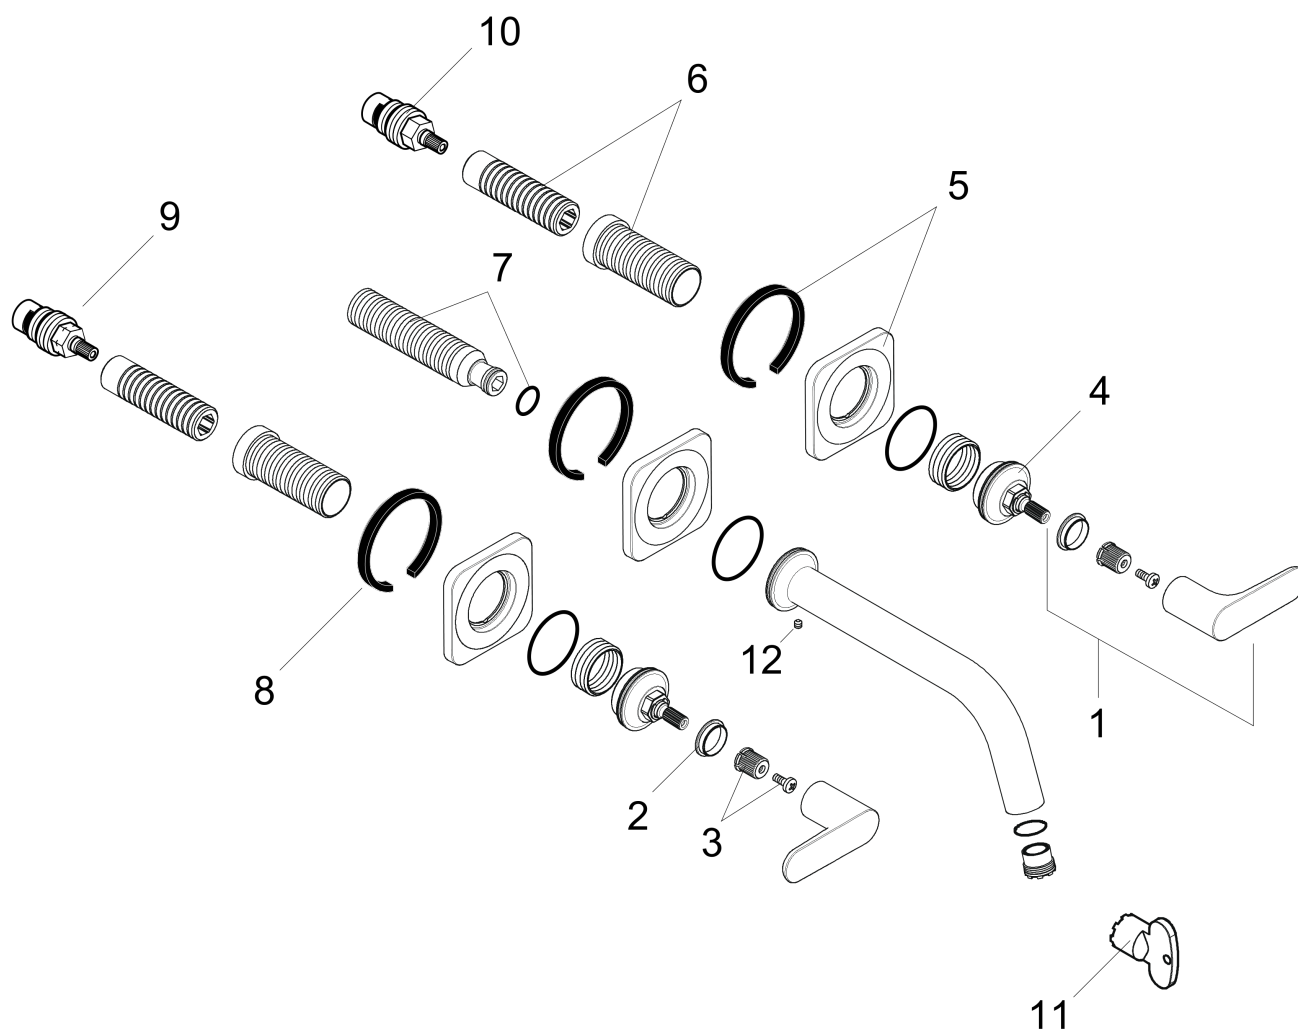

## Product image

## Scale drawing

**AXOR Citterio M**  
**Wall-Mounted Widespread Faucet Trim , 1.2 GPM**  
Finishes : **brushed nickel** Part no. : **34315821**

## Exploded drawing

Year of production: >07/16

**AXOR Citterio M**  
**Wall-Mounted Widespread Faucet Trim , 1.2 GPM**  
 Finishes : **brushed nickel**    Part no. : **34315821**

## Spare parts list

Year of production: >07/16

Pos.	Description	Part no.	Price	PU
1	handle	34095820	-	1
2	set of color-rings cold / hot water	98927000	-	1
3	handle fixing set	98932000	-	1
4	nut	98929820	-	1
5	escutcheon	98930000	-	1
6	fixing set	96393000	-	1
7	connecting thread G½	98933000	-	1
8	seal	97530000	-	1
9	shut off unit right closing	96350000	-	1
10	shut off unit left closing	96351000	-	1
11	special tool	98987000	-	1
12	hollow set screw M4x5	92846000	-	1
a	aerator M16,5x1 (4,5 l/min)	92875000	-	1