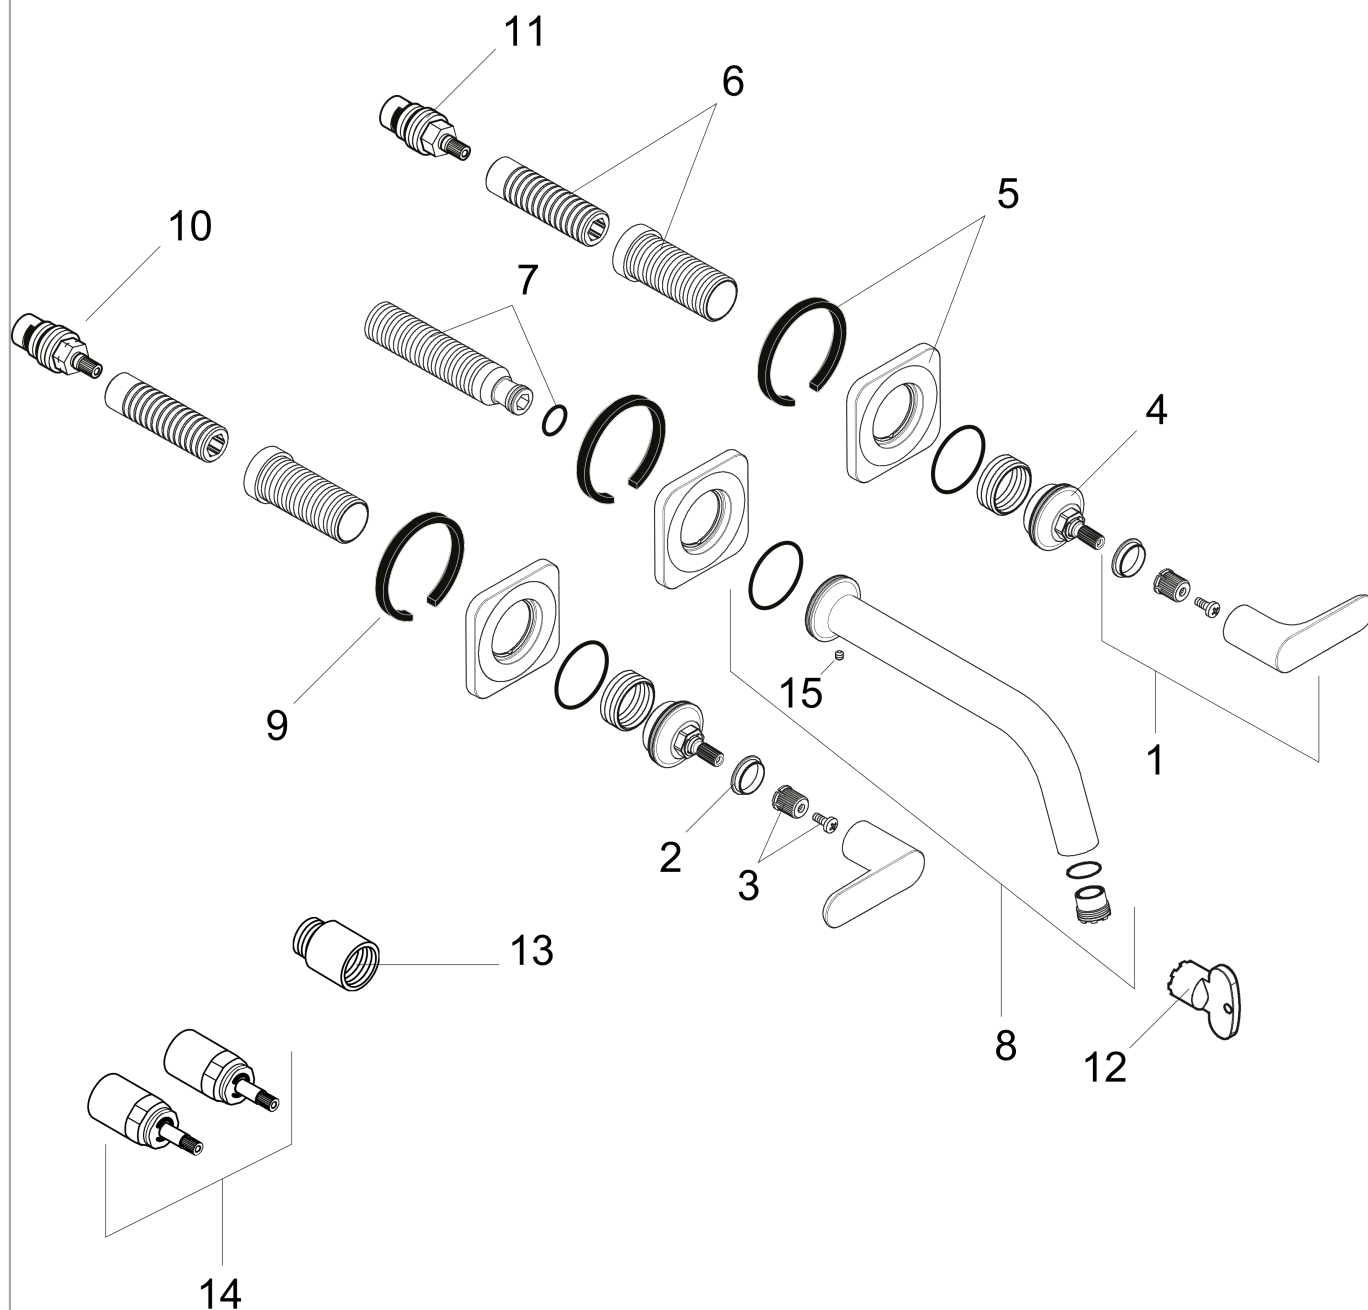

AXOR Citterio M
Wall-Mounted Widespread Faucet Trim , 1.2 GPM
Finishes : **chrome** Part no. : **34315001**

Description

Features

- Aerated spray
- Flow: 1.2 GPM (4.5 L/Min)
- 90° ceramic valves

Item details

Technology

Compliance

Product image

Scale drawing

AXOR Citterio M
Wall-Mounted Widespread Faucet Trim , 1.2 GPM
Finishes : **chrome** Part no. : **34315001**

Exploded drawing

Year of production: >07/16

AXOR Citterio M
Wall-Mounted Widespread Faucet Trim , 1.2 GPM
 Finishes : **chrome** Part no. : **34315001**

Spare parts list

Year of production: >07/16

Pos.	Description	Part no.	Price	PU
1	handle	34095000	-	1
2	set of color-rings cold / hot water	98927000	-	1
3	handle fixing set	98932000	-	1
4	nut	98929000	-	1
5	escutcheon	98930000	-	1
6	fixing set	96393000	-	1
7	connecting thread G½	98933000	-	1
8	spout 220 mm	98935000	-	1
9	seal	97530000	-	1
10	shut off unit right closing	96350000	-	1
11	shut off unit left closing	96351000	-	1
12	special tool	98987000	-	1
13	extension 25 mm	95413000	-	1
14	extension 25 mm	96259000	-	1
15	hollow set screw M4x5	92846000	-	1
a	aerator M16,5x1 (4,5 l/min)	92875000	-	1
b	base body	10303181	-	1