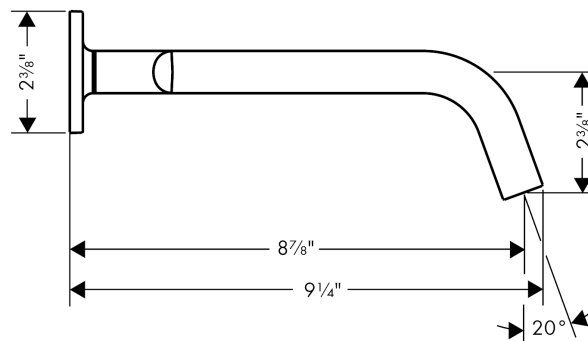

AXOR Citterio M
Wall-Mounted Widespread Faucet Trim , 1.2 GPM
Finishes : **chrome** Part no. : **34315001**

Description

Features

- Aerated spray
- Flow: 1.2 GPM (4.5 L/Min)
- 90° ceramic valves

Item details

Technology

Compliance

Product image

Scale drawing

AXOR Citterio M
Wall-Mounted Widespread Faucet Trim , 1.2 GPM
Finishes : **chrome** Part no. : **34315001**

Exploded drawing

Year of production: >07/16

AXOR Citterio M
Wall-Mounted Widespread Faucet Trim , 1.2 GPM
 Finishes : **chrome** Part no. : **34315001**

Spare parts list

Year of production: >07/16

Pos.	Description	Part no.	Price	PU
1	handle	34095000	-	1
2	set of color-rings cold / hot water	98927000	-	1
3	handle fixing set	98932000	-	1
4	nut	98929000	-	1
5	escutcheon	98930000	-	1
6	fixing set	96393000	-	1
7	connecting thread G½	98933000	-	1
8	spout 220 mm	98935000	-	1
9	seal	97530000	-	1
10	shut off unit right closing	96350000	-	1
11	shut off unit left closing	96351000	-	1
12	special tool	98987000	-	1
13	extension 25 mm	95413000	-	1
14	extension 25 mm	96259000	-	1
15	hollow set screw M4x5	92846000	-	1
a	aerator M16,5x1 (4,5 l/min)	92875000	-	1
b	base body	10303181	-	1