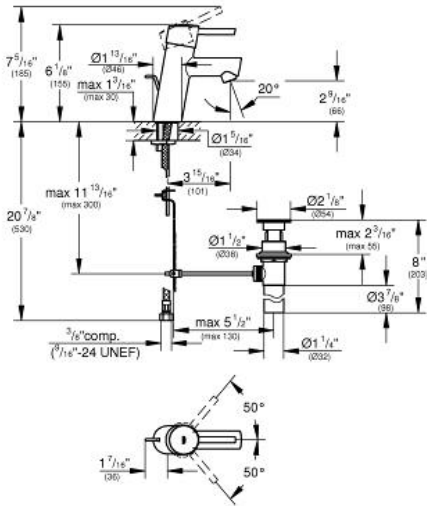

## Single-Handle Bathroom Faucet S-Size

MODEL # 34270ENA

Pure Freude  
an Wasser

ADA

### Product Description:

**CONCETTO**

**Single-Handle Bathroom Faucet S-Size**

### Standard Specification:

- GROHE EcoJoy technology for less water and perfect flow
- Single hole installation
- Metal lever handle
- GROHE SilkMove 1.1" (28 mm) ceramic cartridge
- GROHE StarLight finish
- Includes waste-set drain assembly
- Flow control
- Stainless steel flex lines
- GROHE QuickFix installation system with centering support
- Temperature limiter
- Max flow rate: 1.2 gpm (4.56 L/min)