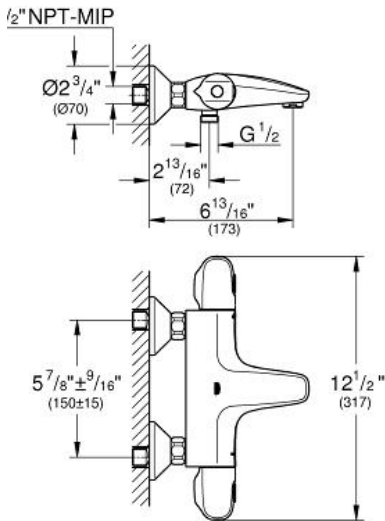

GROHTHERM 1000  
Thermostat Bath/Shower Valve  
MODEL # 34159003

Pure Freude  
an Wasser

**Product Description:**  
GROHTHERM 1000  
Thermostat Bath/Shower Valve

**Standard Specification:**

- Wall mount
- GROHE CoolTouch safety housing
- GROHE StarLight chrome finish
- GROHE MetalGrip ergonomically shaped metal handles
- Exposed thermostatic temperature control with SafeStop at 100°F/38°C
- GROHE TurboStat Compact cartridge with wax thermoelement
- Integrated mixed water shut off
- GROHE AquaDimmer Eco with multi-function: Flow control, Bath/Shower diverter and integrated GROHE EcoButton
- 1/2" Shower bottom outlet
- Built-in non-return valves
- Dirt strainers
- Protected against backflow
- S-union 1/2" NPT
- Metal escutcheon
- Min. recommended pressure: 15 psi (1.0 bar)
- GROHE EcoJoy technology for less water and perfect flow

**Applicable Codes & Standards:**

- ASME A112.18.1/CSA B125.1

**Color:**

- 34159003 StarLight Chrome