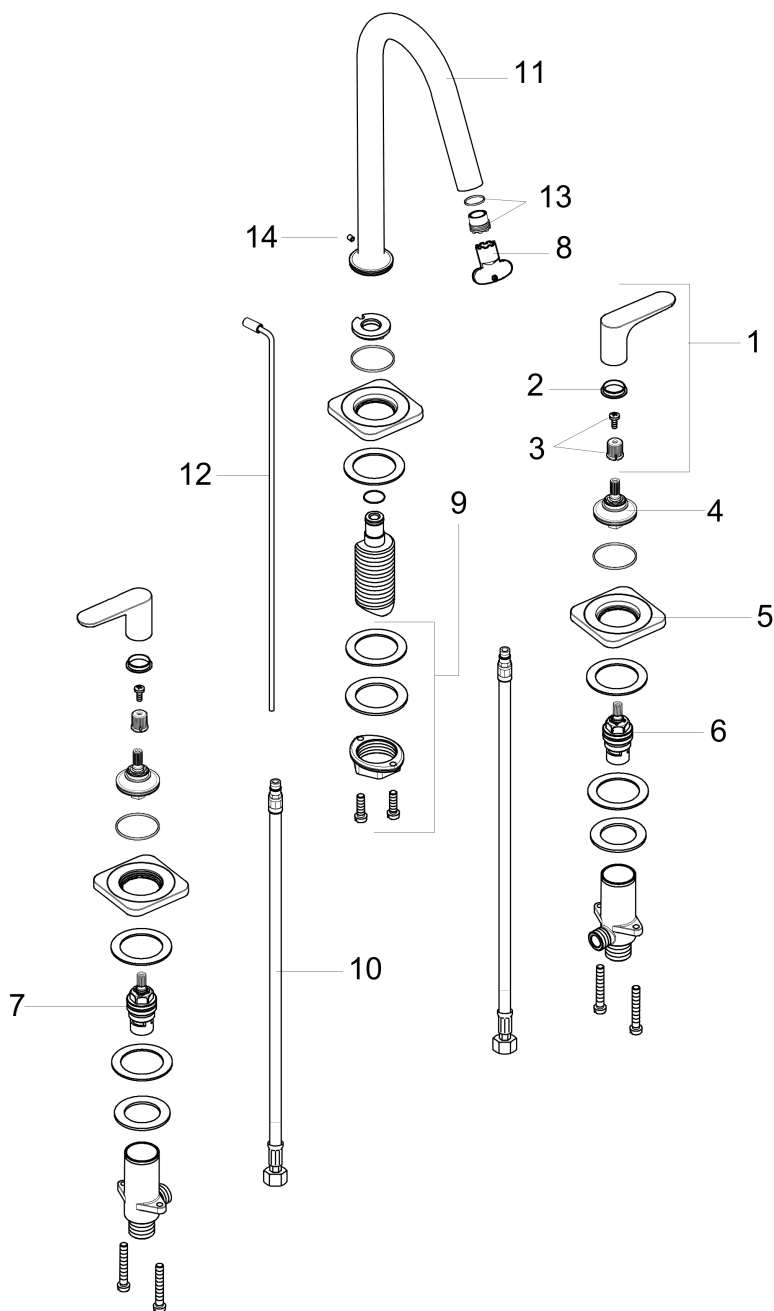

AXOR Citterio M
AXOR Citterio M Widespread Faucet, 1.2 GPM
Finishes : **brushed nickel** Part no. : **34133821**

Description

Features

- Aerated spray
- Flow: 1.2 GPM (4.5 L/Min)
- 90° ceramic valves
- Includes pop-up drain

Item details

Technology

Compliance

Product image

Scale drawing

AXOR Citterio M
AXOR Citterio M Widespread Faucet, 1.2 GPM
Finishes : **brushed nickel** Part no. : **34133821**

Exploded drawing

Year of production: >07/16

AXOR Citterio M
AXOR Citterio M Widespread Faucet, 1.2 GPM
 Finishes : **brushed nickel** Part no. : **34133821**

Spare parts list

Year of production: >07/16

Pos.	Description	Part no.	Price	PU
1	handle	34095820	-	1
2	set of color-rings cold / hot water	98927000	-	1
3	handle fixing set	98932000	-	1
4	nut	98929820	-	1
5	escutcheon	98930820	-	1
6	shut off unit left closing	94008000	-	1
7	shut off unit right closing	94009000	-	1
8	special tool	98987000	-	1
9	fixing set (Ø 32)	13961000	-	1
10	connection hose 17½" M10x1 3/8"	94071001	-	1
11	spout cpl.	98928820	-	1
12	pull rod	96657820	-	1
13	aerator M16,5x1 (4,5 l/min)	92875000	-	1
14	hollow set screw M4x5	92846000	-	1
a	pop up waste	88509820	-	1