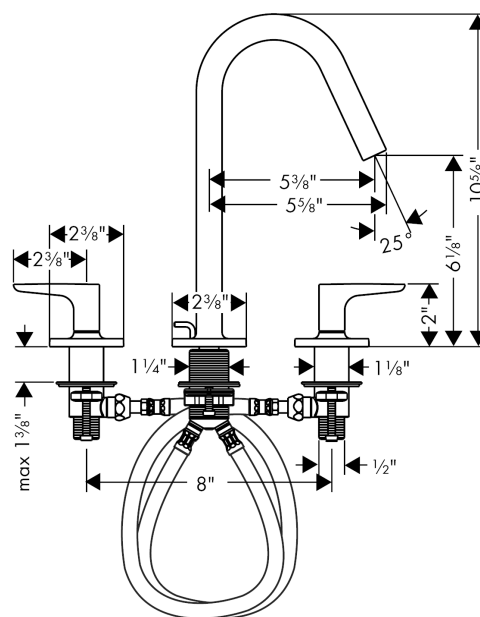

AXOR Citterio M
AXOR Citterio M Widespread Faucet, 1.2 GPM
Finishes : **brushed nickel** Part no. : **34133821**

Description

Features

- Aerated spray
- Flow: 1.2 GPM (4.5 L/Min)
- 90° ceramic valves
- Includes pop-up drain

Item details

Technology

Compliance

Product image

Scale drawing

AXOR Citterio M
AXOR Citterio M Widespread Faucet, 1.2 GPM
Finishes : **brushed nickel** Part no. : **34133821**

Exploded drawing

Year of production: >07/16

AXOR Citterio M
AXOR Citterio M Widespread Faucet, 1.2 GPM
 Finishes : **brushed nickel** Part no. : **34133821**

Spare parts list

Year of production: >07/16

Pos.	Description	Part no.	Price	PU
1	handle	34095820	-	1
2	set of color-rings cold / hot water	98927000	-	1
3	handle fixing set	98932000	-	1
4	nut	98929820	-	1
5	escutcheon	98930820	-	1
6	shut off unit left closing	94008000	-	1
7	shut off unit right closing	94009000	-	1
8	special tool	98987000	-	1
9	fixing set (Ø 32)	13961000	-	1
10	connection hose 17½" M10x1 3/8"	94071001	-	1
11	spout cpl.	98928820	-	1
12	pull rod	96657820	-	1
13	aerator M16,5x1 (4,5 l/min)	92875000	-	1
14	hollow set screw M4x5	92846000	-	1
a	pop up waste	88509820	-	1