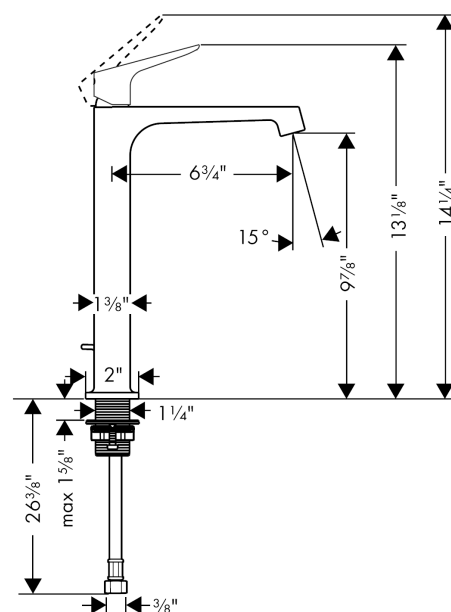

AXOR Citterio M
AXOR Citterio M Single-Hole Faucet, Tall, 1.2 GPM
 Finishes : **brushed nickel** Part no. : **34120821**

Description

Features

- Aerated spray
- Flow: 1.2 GPM (4.5 L/Min)
- Ceramic cartridge
- Includes pop-up drain

Item details

Technology

Design awards

Compliance

Product image

Scale drawing

AXOR Citterio M
AXOR Citterio M Single-Hole Faucet, Tall, 1.2 GPM
Finishes : **brushed nickel** Part no. : **34120821**

Exploded drawing

Year of production: >07/16

AXOR Citterio M
AXOR Citterio M Single-Hole Faucet, Tall, 1.2 GPM
 Finishes : **brushed nickel** Part no. : **34120821**

Spare parts list

Year of production: >07/16

Pos.	Description	Part no.	Price	PU
1	handle	34093820	-	1
2	flange	98863820	-	1
3	nut	98864000	-	1
4	cartridge, assy	95973001	-	1
5	pull rod	96923820	-	1
6	connection hose 35½" M8x0,75 3/8"	96316001	-	1
7	special tool	98987000	-	1
8	fixing set (Ø 32)	13961000	-	1
9	lever collar	97548000	-	1
10	aerator M16,5x1 (4,5 l/min)	92875000	-	1
a	seal	98865000	-	1
b	adapter for cartridge	98866000	-	1
c	pop up waste	88509820	-	1
d	screw cover	96762000	-	1