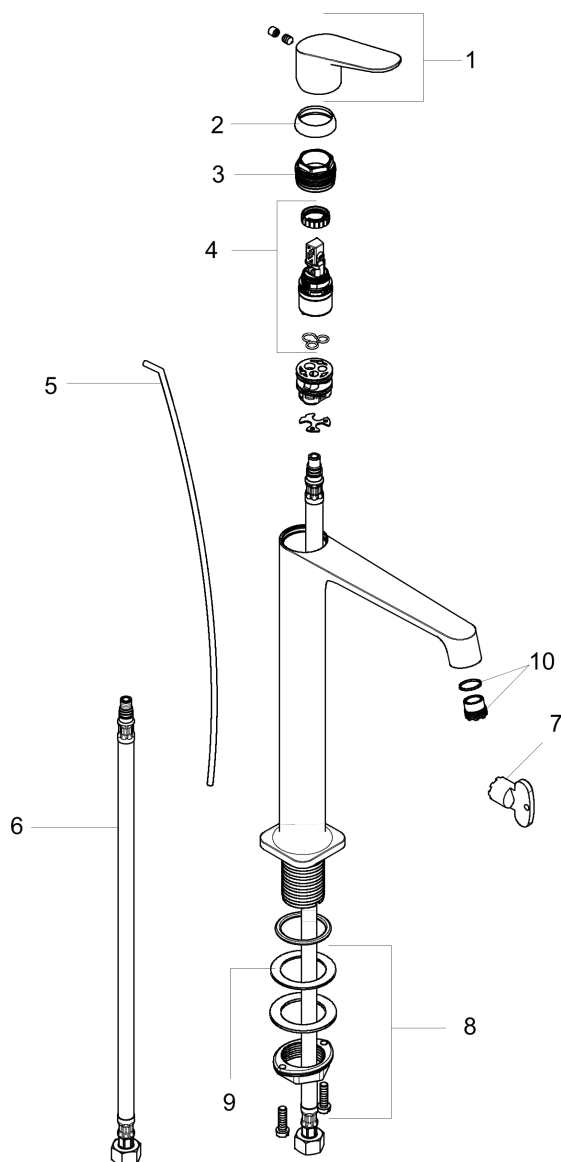

AXOR Citterio M
AXOR Citterio M Single-Hole Faucet, Tall, 1.2 GPM
 Finishes : **brushed nickel** Part no. : **34120821**

Description

Features

- Aerated spray
- Flow: 1.2 GPM (4.5 L/Min)
- Ceramic cartridge
- Includes pop-up drain

Item details

Technology

Design awards

Compliance

Product image

Scale drawing

AXOR Citterio M
AXOR Citterio M Single-Hole Faucet, Tall, 1.2 GPM
Finishes : **brushed nickel** Part no. : **34120821**

Exploded drawing

Year of production: >07/16

AXOR Citterio M
AXOR Citterio M Single-Hole Faucet, Tall, 1.2 GPM
 Finishes : **brushed nickel** Part no. : **34120821**

Spare parts list

Year of production: >07/16

Pos.	Description	Part no.	Price	PU
1	handle	34093820	-	1
2	flange	98863820	-	1
3	nut	98864000	-	1
4	cartridge, assy	95973001	-	1
5	pull rod	96923820	-	1
6	connection hose 35½" M8x0,75 3/8"	96316001	-	1
7	special tool	98987000	-	1
8	fixing set (Ø 32)	13961000	-	1
9	lever collar	97548000	-	1
10	aerator M16,5x1 (4,5 l/min)	92875000	-	1
a	seal	98865000	-	1
b	adapter for cartridge	98866000	-	1
c	pop up waste	88509820	-	1
d	screw cover	96762000	-	1