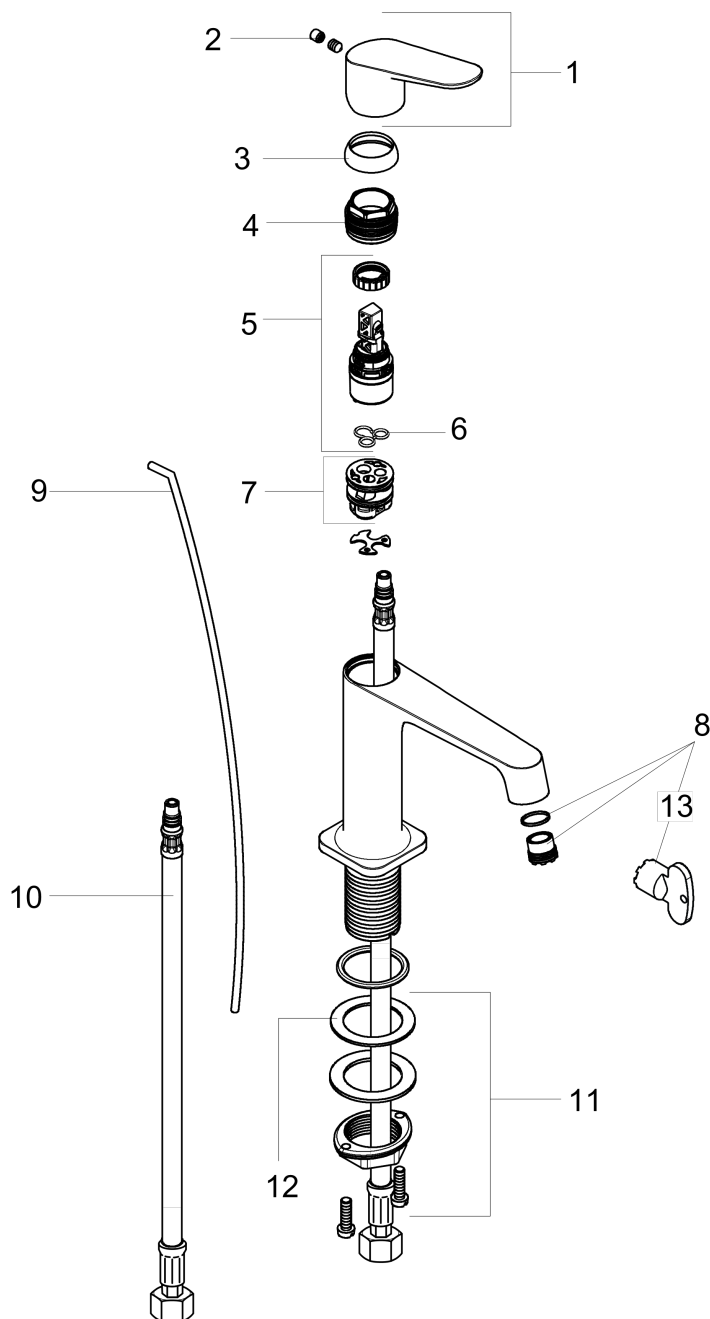

AXOR Citterio M

AXOR Citterio M Single-Hole Faucet, Small, 1.2 GPM

Finishes : **brushed nickel** Part no. : **34016821**

Description

Features

- Aerated spray
- Flow: 1.2 GPM (4.5 L/Min)
- Ceramic cartridge
- Includes pop-up drain

Item details

Technology

Compliance

Product image

Scale drawing

AXOR Citterio M
AXOR Citterio M Single-Hole Faucet, Small, 1.2 GPM
Finishes : **brushed nickel** Part no. : **34016821**

Exploded drawing

Year of production: >07/16

AXOR Citterio M

AXOR Citterio M Single-Hole Faucet, Small, 1.2 GPM

Finishes : **brushed nickel** Part no. : **34016821**

Spare parts list

Year of production: >07/16

Pos.	Description	Part no.	Price	PU
1	handle	34093820	-	1
2	screw cover	96762000	-	1
3	flange	98863820	-	1
4	nut	98864000	-	1
5	cartridge, assy	95973001	-	1
6	seal	98865000	-	1
7	adapter for cartridge	98866000	-	1
8	aerator M16,5x1 (4,5 l/min)	92875000	-	1
9	pull rod	96923820	-	1
10	connection hose 18½" M8x0,75 3/8"	96321001	-	1
11	fixing set (Ø 32)	13961000	-	1
12	lever collar	97548000	-	1
13	special tool	98987000	-	1
a	pop up waste	88509820	-	1