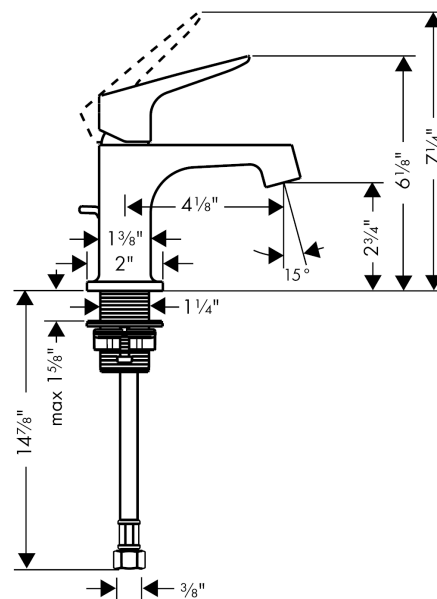

AXOR Citterio M

AXOR Citterio M Single-Hole Faucet, Small, 1.2 GPM

Finishes : **brushed nickel** Part no. : **34016821**

Description

Features

- Aerated spray
- Flow: 1.2 GPM (4.5 L/Min)
- Ceramic cartridge
- Includes pop-up drain

Item details

Technology

Compliance

Product image

Scale drawing

AXOR Citterio M
AXOR Citterio M Single-Hole Faucet, Small, 1.2 GPM
Finishes : **brushed nickel** Part no. : **34016821**

Exploded drawing

Year of production: >07/16

AXOR Citterio M

AXOR Citterio M Single-Hole Faucet, Small, 1.2 GPM

Finishes : **brushed nickel** Part no. : **34016821**

Spare parts list

Year of production: >07/16

Pos.	Description	Part no.	Price	PU
1	handle	34093820	-	1
2	screw cover	96762000	-	1
3	flange	98863820	-	1
4	nut	98864000	-	1
5	cartridge, assy	95973001	-	1
6	seal	98865000	-	1
7	adapter for cartridge	98866000	-	1
8	aerator M16,5x1 (4,5 l/min)	92875000	-	1
9	pull rod	96923820	-	1
10	connection hose 18½" M8x0,75 3/8"	96321001	-	1
11	fixing set (Ø 32)	13961000	-	1
12	lever collar	97548000	-	1
13	special tool	98987000	-	1
a	pop up waste	88509820	-	1