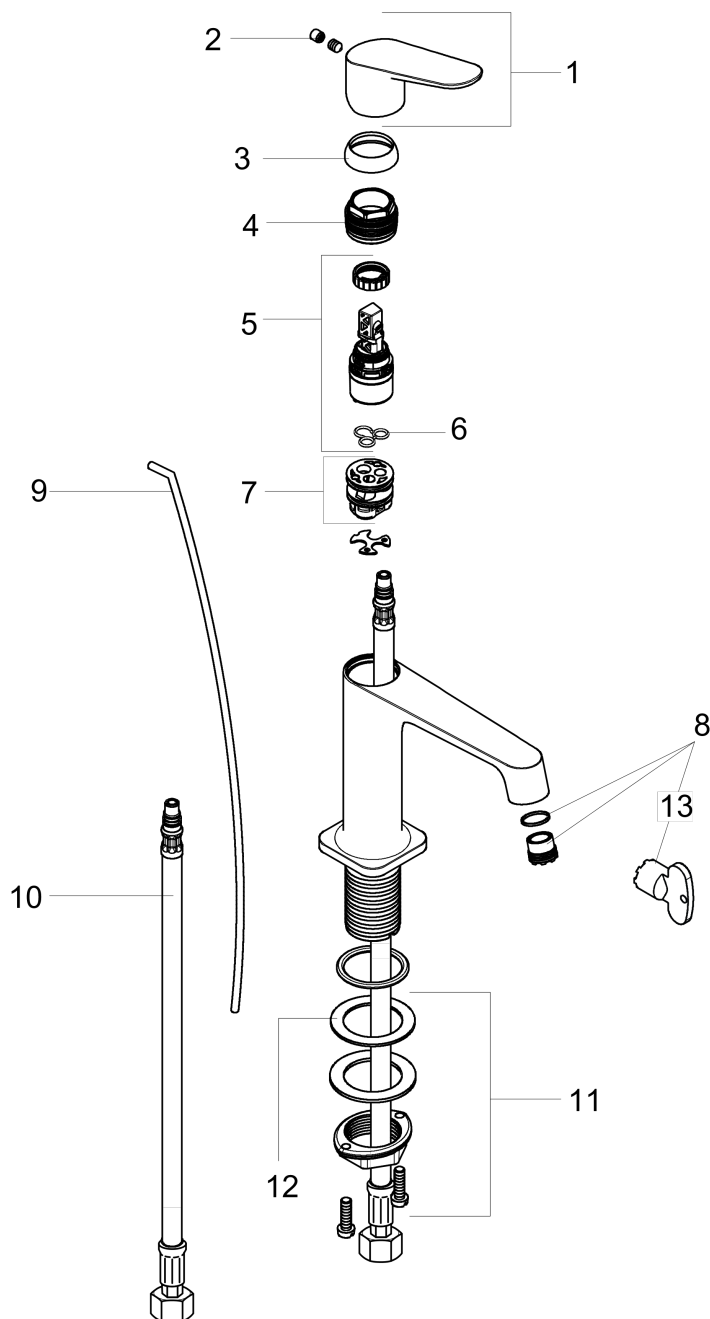

AXOR Citterio M
AXOR Citterio M Single-Hole Faucet, Small, 1.2 GPM
 Finishes : **chrome** Part no. : **34016001**

Description

Features

- Aerated spray
- Flow: 1.2 GPM (4.5 L/Min)
- Ceramic cartridge
- Includes pop-up drain

Item details

Technology

Compliance

Product image

Scale drawing

AXOR Citterio M
AXOR Citterio M Single-Hole Faucet, Small, 1.2 GPM
Finishes : **chrome** Part no. : **34016001**

Exploded drawing

Year of production: >07/16

AXOR Citterio M
AXOR Citterio M Single-Hole Faucet, Small, 1.2 GPM

 Finishes : **chrome** Part no. : **34016001**

Spare parts list

Year of production: >07/16

Pos.	Description	Part no.	Price	PU
1	handle	34093000	-	1
2	screw cover	96762000	-	1
3	flange	98863000	-	1
4	nut	98864000	-	1
5	cartridge, assy	95973001	-	1
6	seal	98865000	-	1
7	adapter for cartridge	98866000	-	1
8	aerator M16,5x1 (4,5 l/min)	92875000	-	1
9	pull rod	96923000	-	1
10	connection hose 18½" M8x0,75 3/8"	96321001	-	1
11	fixing set (Ø 32)	13961000	-	1
12	lever collar	97548000	-	1
13	special tool	98987000	-	1
a	pop up waste	88509000	-	1