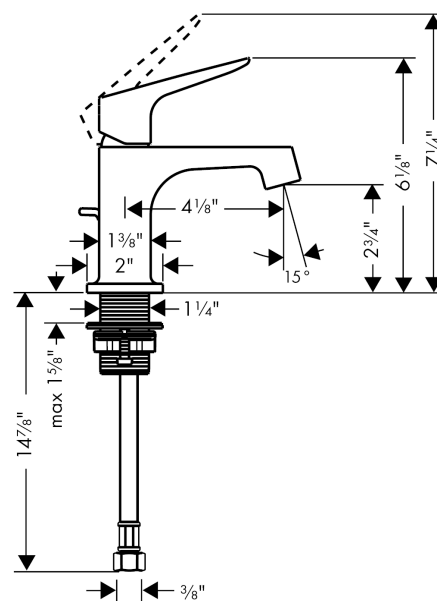

AXOR Citterio M
AXOR Citterio M Single-Hole Faucet, Small, 1.2 GPM
 Finishes : **chrome** Part no. : **34016001**

Description

Features

- Aerated spray
- Flow: 1.2 GPM (4.5 L/Min)
- Ceramic cartridge
- Includes pop-up drain

Item details

Technology

Compliance

Product image

Scale drawing

AXOR Citterio M
AXOR Citterio M Single-Hole Faucet, Small, 1.2 GPM
Finishes : **chrome** Part no. : **34016001**

Exploded drawing

Year of production: >07/16

AXOR Citterio M
AXOR Citterio M Single-Hole Faucet, Small, 1.2 GPM

 Finishes : **chrome** Part no. : **34016001**

Spare parts list

Year of production: >07/16

Pos.	Description	Part no.	Price	PU
1	handle	34093000	-	1
2	screw cover	96762000	-	1
3	flange	98863000	-	1
4	nut	98864000	-	1
5	cartridge, assy	95973001	-	1
6	seal	98865000	-	1
7	adapter for cartridge	98866000	-	1
8	aerator M16,5x1 (4,5 l/min)	92875000	-	1
9	pull rod	96923000	-	1
10	connection hose 18½" M8x0,75 3/8"	96321001	-	1
11	fixing set (Ø 32)	13961000	-	1
12	lever collar	97548000	-	1
13	special tool	98987000	-	1
a	pop up waste	88509000	-	1