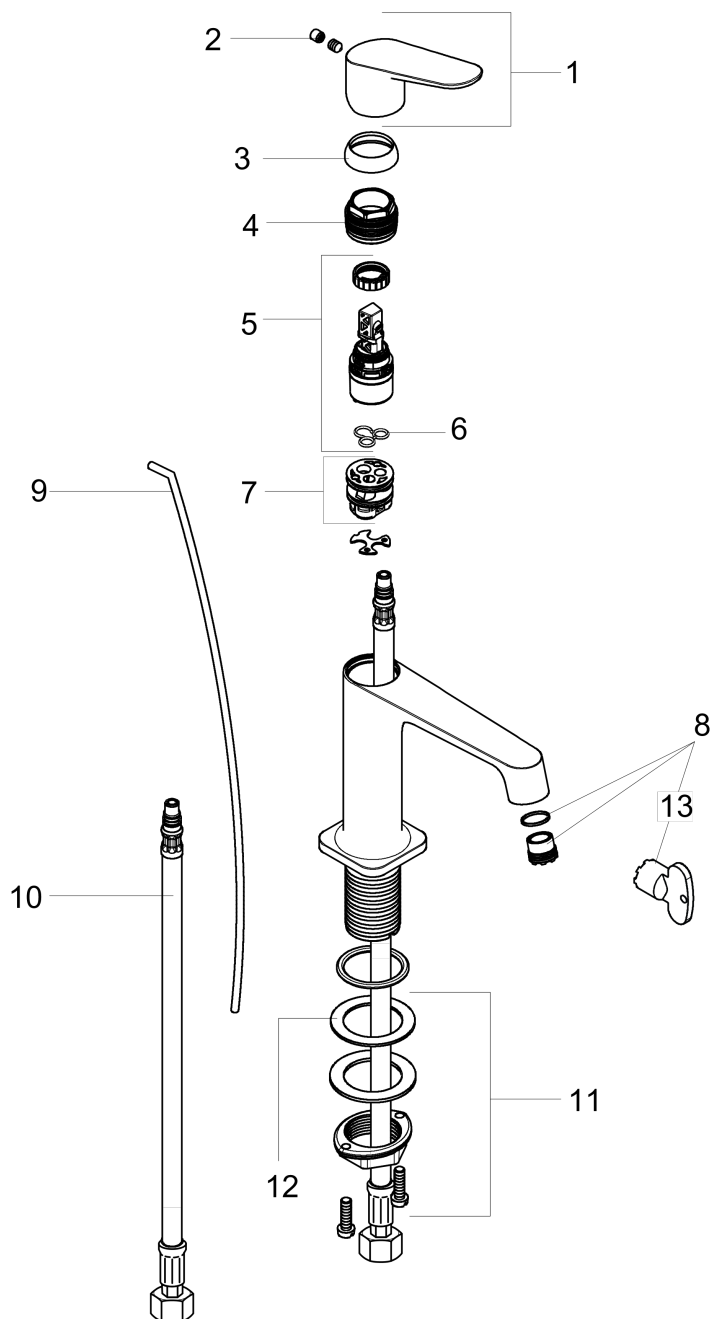

AXOR Citterio M
AXOR Citterio M Single-Hole Faucet, 1.2 GPM
 Finishes : **chrome** Part no. : **34010001**

Description

Features

- Aerated spray
- Flow: 1.2 GPM (4.5 L/Min)
- Ceramic cartridge
- Includes pop-up drain

Item details

Technology

Compliance

Product image

Scale drawing

AXOR Citterio M
AXOR Citterio M Single-Hole Faucet, 1.2 GPM
Finishes : **chrome** Part no. : **34010001**

Exploded drawing

Year of production: >07/16

AXOR Citterio M
AXOR Citterio M Single-Hole Faucet, 1.2 GPM
 Finishes : **chrome** Part no. : **34010001**

Spare parts list

Year of production: >07/16

Pos.	Description	Part no.	Price	PU
1	handle	34093000	-	1
2	screw cover	96762000	-	1
3	flange	98863000	-	1
4	nut	98864000	-	1
5	cartridge, assy	95973001	-	1
6	seal	98865000	-	1
7	adapter for cartridge	98866000	-	1
8	aerator M16,5x1 (4,5 l/min)	92875000	-	1
9	pull rod	96923000	-	1
10	connection hose 18½" M8x0,75 3/8"	96321001	-	1
11	fixing set (Ø 32)	13961000	-	1
12	lever collar	97548000	-	1
13	special tool	98987000	-	1
a	pop up waste	88509000	-	1