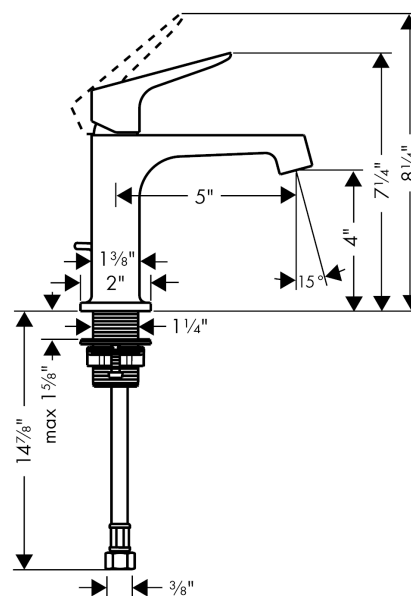

AXOR Citterio M
AXOR Citterio M Single-Hole Faucet, 1.2 GPM
 Finishes : **chrome** Part no. : **34010001**

Description

Features

- Aerated spray
- Flow: 1.2 GPM (4.5 L/Min)
- Ceramic cartridge
- Includes pop-up drain

Item details

Technology

Compliance

Product image

Scale drawing

AXOR Citterio M
AXOR Citterio M Single-Hole Faucet, 1.2 GPM
Finishes : **chrome** Part no. : **34010001**

Exploded drawing

Year of production: >07/16

AXOR Citterio M
AXOR Citterio M Single-Hole Faucet, 1.2 GPM
 Finishes : **chrome** Part no. : **34010001**

Spare parts list

Year of production: >07/16

Pos.	Description	Part no.	Price	PU
1	handle	34093000	-	1
2	screw cover	96762000	-	1
3	flange	98863000	-	1
4	nut	98864000	-	1
5	cartridge, assy	95973001	-	1
6	seal	98865000	-	1
7	adapter for cartridge	98866000	-	1
8	aerator M16,5x1 (4,5 l/min)	92875000	-	1
9	pull rod	96923000	-	1
10	connection hose 18½" M8x0,75 3/8"	96321001	-	1
11	fixing set (Ø 32)	13961000	-	1
12	lever collar	97548000	-	1
13	special tool	98987000	-	1
a	pop up waste	88509000	-	1