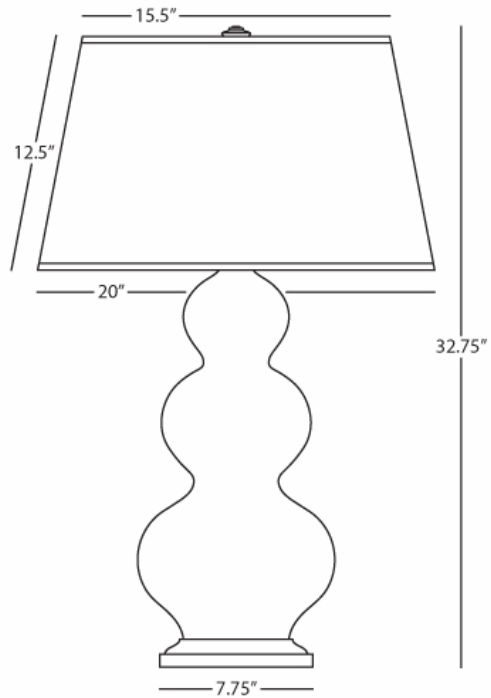

TRIPLE GOURD

338X

Table Lamp

1 - 150W Max.

Bulb Type: A

Switch: 3 - Way

Schiaparelli Pink Glazed Ceramic

Deep Patina Bronze Finished Accents

Pearl Dupioni Fabric Shade

See Triple Gourd Table for Color / Base / Shade
Options

* *Made In The USA*