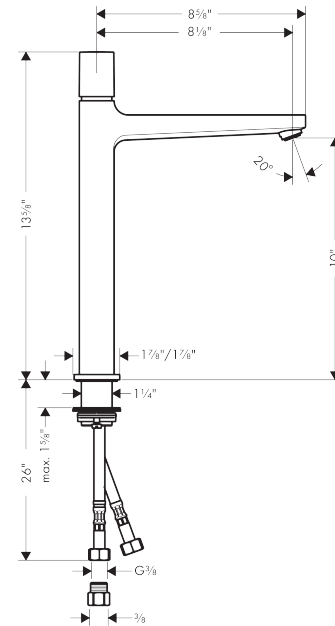

Metropol
Single-Hole Faucet 260 Select, 1.2 GPM
 Finishes : **chrome** Part no. : **32572001**

Description

Features

- Aerated spray
- Flow: 1.2 GPM (4.5 L/Min)
- Select cartridge for easy, intuitive operation: Push handle to turn water on and off, and turn to adjust temperature

Item details

List Price

Technology

Compliance

Product image

Scale drawing

Metropol
Single-Hole Faucet 260 Select, 1.2 GPM
Finishes : **chrome** Part no. : **32572001**

Exploded drawing

Year of production: >01/18

Metropol
Single-Hole Faucet 260 Select, 1.2 GPM
 Finishes : **chrome** Part no. : **32572001**

Spare parts list

Year of production: >01/18

Pos.	Description	Part no.	Price	PU
1	handle	93070000	-	1
2	adapter for handle	92526000	-	1
3	nut	92528000	-	1
4	O-ring 27x1,5	92527000	-	1
5	cartridge, assy	92529000	-	1
6	adapter for cartridge	98866000	-	1
7	O-ring 23x2	98398000	-	1
8	aerator M24x1 (4,5 l/min)	93202000	-	1
9	service tool	95661000	-	1
10	escutcheon	93048000	-	1
11	flat seal	98749000	-	1
12	fixing set (Ø 32)	13961000	-	1
13	lever collar	97548000	-	1
14	connection hose 600 mm M8x0,75 G3/8	92629000	-	1
15	O-ring 7x1,5	98422000	-	1
16	non return valve DW 10	96456000	-	1
17	filter	92532000	-	1
18	sealing set	92533000	-	1
a	adapter for connection hose	88802000	-	1