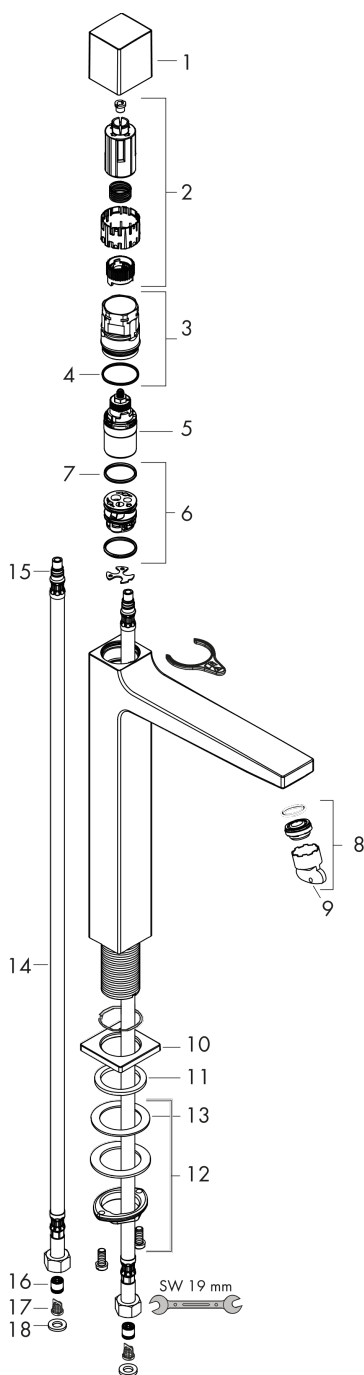

Metropol
Single-Hole Faucet 260 Select, 1.2 GPM
 Finishes : **chrome** Part no. : **32572001**

Description

Features

- Aerated spray
- Flow: 1.2 GPM (4.5 L/Min)
- Select cartridge for easy, intuitive operation: Push handle to turn water on and off, and turn to adjust temperature

Item details

List Price

Technology

Compliance

Product image

Scale drawing

Metropol
Single-Hole Faucet 260 Select, 1.2 GPM
Finishes : **chrome** Part no. : **32572001**

Exploded drawing

Year of production: >01/18

Metropol
Single-Hole Faucet 260 Select, 1.2 GPM
 Finishes : **chrome** Part no. : **32572001**

Spare parts list

Year of production: >01/18

Pos.	Description	Part no.	Price	PU
1	handle	93070000	-	1
2	adapter for handle	92526000	-	1
3	nut	92528000	-	1
4	O-ring 27x1,5	92527000	-	1
5	cartridge, assy	92529000	-	1
6	adapter for cartridge	98866000	-	1
7	O-ring 23x2	98398000	-	1
8	aerator M24x1 (4,5 l/min)	93202000	-	1
9	service tool	95661000	-	1
10	escutcheon	93048000	-	1
11	flat seal	98749000	-	1
12	fixing set (Ø 32)	13961000	-	1
13	lever collar	97548000	-	1
14	connection hose 600 mm M8x0,75 G3/8	92629000	-	1
15	O-ring 7x1,5	98422000	-	1
16	non return valve DW 10	96456000	-	1
17	filter	92532000	-	1
18	sealing set	92533000	-	1
a	adapter for connection hose	88802000	-	1