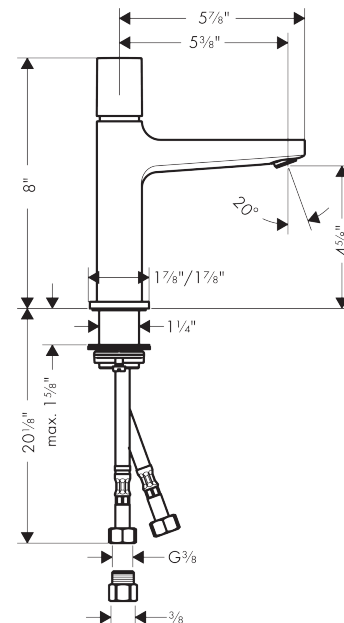

Metropol
Single-Hole Faucet 110 Select, 1.2 GPM
 Finishes : **chrome** Part no. : **32571001**

Description

Features

- Aerated spray
- Flow: 1.2 GPM (4.5 L/Min)
- Select cartridge for easy, intuitive operation: Push handle to turn water on and off, and turn to adjust temperature

Item details

List Price \$ 402.00

Technology

Compliance

Product image

Scale drawing

Metropol
Single-Hole Faucet 110 Select, 1.2 GPM
Finishes : **chrome** Part no. : **32571001**

Exploded drawing

Year of production: >01/18

Metropol
Single-Hole Faucet 110 Select, 1.2 GPM
 Finishes : **chrome** Part no. : **32571001**

Spare parts list

Year of production: >01/18

Pos.	Description	Part no.	Price	PU
1	handle	93070000	-	1
2	adapter for handle	92526000	-	1
3	nut	92528000	-	1
4	O-ring 27x1,5	92527000	-	1
5	cartridge, assy	92529000	-	1
6	adapter for cartridge	98866000	-	1
7	O-ring 23x2	98398000	-	1
8	aerator M24x1 (4,5 l/min)	93202000	-	1
9	service tool	95661000	-	1
10	escutcheon	93048000	-	1
11	flat seal	98749000	-	1
12	fixing set (Ø 32)	13961000	-	1
13	lever collar	97548000	-	1
14	connection hose 600 mm M8x0,75 G3/8	92629000	-	1
15	O-ring 7x1,5	98422000	-	1
16	non return valve DW 10	96456000	-	1
17	filter	92532000	-	1
18	sealing set	92533000	-	1
a	adapter for connection hose	88802000	-	1