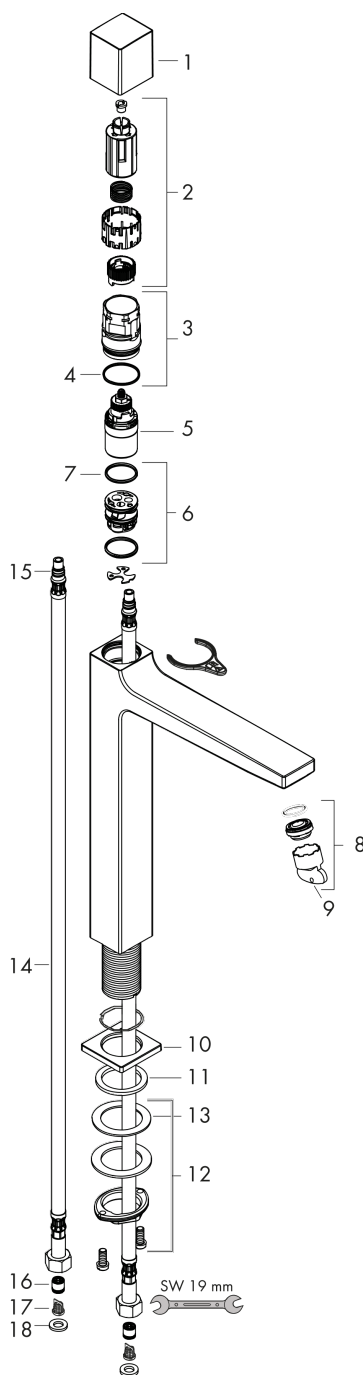

Metropol
Single-Hole Faucet 110 Select, 1.2 GPM
 Finishes : **chrome** Part no. : **32571001**

Description

Features

- Aerated spray
- Flow: 1.2 GPM (4.5 L/Min)
- Select cartridge for easy, intuitive operation: Push handle to turn water on and off, and turn to adjust temperature

Item details

List Price \$ 402.00

Technology

Compliance

Product image

Scale drawing

Metropol
Single-Hole Faucet 110 Select, 1.2 GPM
Finishes : **chrome** Part no. : **32571001**

Exploded drawing

Year of production: >01/18

Metropol
Single-Hole Faucet 110 Select, 1.2 GPM
 Finishes : **chrome** Part no. : **32571001**

Spare parts list

Year of production: >01/18

Pos.	Description	Part no.	Price	PU
1	handle	93070000	-	1
2	adapter for handle	92526000	-	1
3	nut	92528000	-	1
4	O-ring 27x1,5	92527000	-	1
5	cartridge, assy	92529000	-	1
6	adapter for cartridge	98866000	-	1
7	O-ring 23x2	98398000	-	1
8	aerator M24x1 (4,5 l/min)	93202000	-	1
9	service tool	95661000	-	1
10	escutcheon	93048000	-	1
11	flat seal	98749000	-	1
12	fixing set (Ø 32)	13961000	-	1
13	lever collar	97548000	-	1
14	connection hose 600 mm M8x0,75 G3/8	92629000	-	1
15	O-ring 7x1,5	98422000	-	1
16	non return valve DW 10	96456000	-	1
17	filter	92532000	-	1
18	sealing set	92533000	-	1
a	adapter for connection hose	88802000	-	1