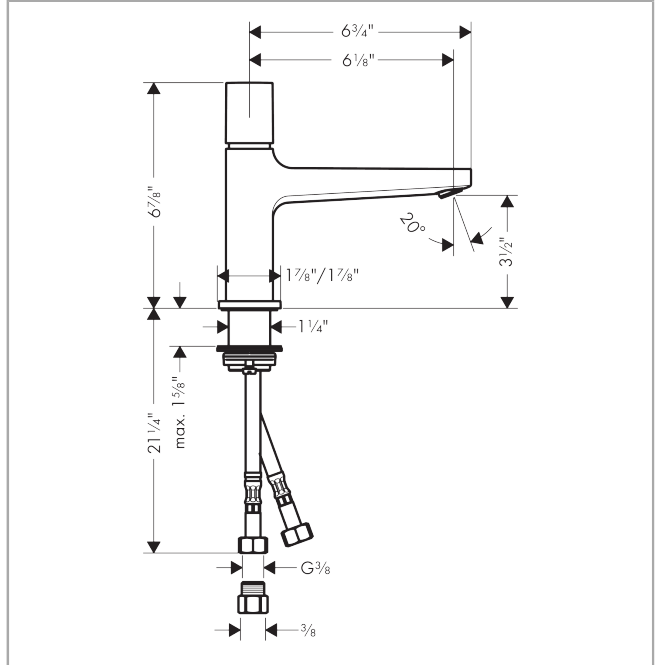

Metropol

Single-Hole Faucet 100 Select, 1.2 GPM

Finishes : **brushed nickel** Part no. : **32570821**

Description

Features

- Aerated spray
- Flow: 1.2 GPM (4.5 L/Min)
- Select cartridge for easy, intuitive operation: Push handle to turn water on and off, and turn to adjust temperature

Item details

List Price

Technology

Compliance

Product image

Scale drawing

Metropol
Single-Hole Faucet 100 Select, 1.2 GPM
Finishes : **brushed nickel** Part no. : **32570821**

Exploded drawing

Year of production: >01/18

Metropol

Single-Hole Faucet 100 Select, 1.2 GPM

Finishes : **brushed nickel** Part no. : **32570821**

Spare parts list

Year of production: >01/18

Pos.	Description	Part no.	Price	PU
1	handle	93070820	-	1
2	adapter for handle	92526000	-	1
3	nut	92528000	-	1
4	O-ring 27x1,5	92527000	-	1
5	cartridge, assy	92529000	-	1
6	adapter for cartridge	98866000	-	1
7	O-ring 23x2	98398000	-	1
8	aerator M24x1 (4,5 l/min)	93202000	-	1
9	service tool	95661000	-	1
10	escutcheon	93048820	-	1
11	flat seal	98749000	-	1
12	fixing set (Ø 32)	13961000	-	1
13	lever collar	97548000	-	1
14	connection hose 450 mm M8x0,75 G3/8	92531000	-	1
15	O-ring 7x1,5	98422000	-	1
16	non return valve DW 10	96456000	-	1
17	filter	92532000	-	1
18	sealing set	92533000	-	1
a	adapter for connection hose	88802000	-	1