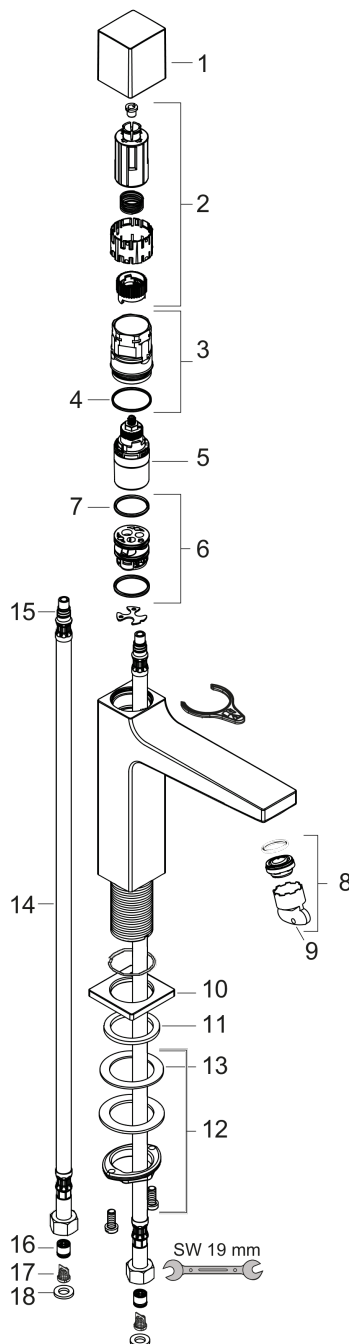

Metropol

Single-Hole Faucet 100 Select, 1.2 GPM

Finishes : **brushed nickel** Part no. : **32570821**

Description

Features

- Aerated spray
- Flow: 1.2 GPM (4.5 L/Min)
- Select cartridge for easy, intuitive operation: Push handle to turn water on and off, and turn to adjust temperature

Item details

List Price

Technology

Compliance

Product image

Scale drawing

Metropol
Single-Hole Faucet 100 Select, 1.2 GPM
Finishes : **brushed nickel** Part no. : **32570821**

Exploded drawing

Year of production: >01/18

Metropol

Single-Hole Faucet 100 Select, 1.2 GPM

Finishes : **brushed nickel** Part no. : **32570821**

Spare parts list

Year of production: >01/18

Pos.	Description	Part no.	Price	PU
1	handle	93070820	-	1
2	adapter for handle	92526000	-	1
3	nut	92528000	-	1
4	O-ring 27x1,5	92527000	-	1
5	cartridge, assy	92529000	-	1
6	adapter for cartridge	98866000	-	1
7	O-ring 23x2	98398000	-	1
8	aerator M24x1 (4,5 l/min)	93202000	-	1
9	service tool	95661000	-	1
10	escutcheon	93048820	-	1
11	flat seal	98749000	-	1
12	fixing set (Ø 32)	13961000	-	1
13	lever collar	97548000	-	1
14	connection hose 450 mm M8x0,75 G3/8	92531000	-	1
15	O-ring 7x1,5	98422000	-	1
16	non return valve DW 10	96456000	-	1
17	filter	92532000	-	1
18	sealing set	92533000	-	1
a	adapter for connection hose	88802000	-	1