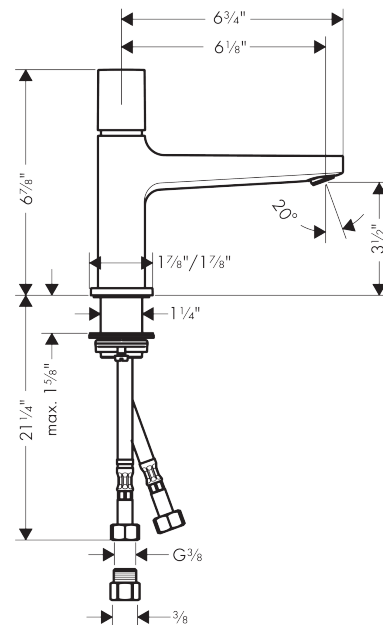

Metropol
Single-Hole Faucet 100 Select, 1.2 GPM
 Finishes : **chrome** Part no. : **32570001**

Description

Features

- Aerated spray
- Flow: 1.2 GPM (4.5 L/Min)
- Select cartridge for easy, intuitive operation: Push handle to turn water on and off, and turn to adjust temperature

Item details

List Price

Technology

Compliance

Product image

Scale drawing

Metropol
Single-Hole Faucet 100 Select, 1.2 GPM
Finishes : **chrome** Part no. : **32570001**

Exploded drawing

Year of production: >01/18

Metropol
Single-Hole Faucet 100 Select, 1.2 GPM
 Finishes : **chrome** Part no. : **32570001**

Spare parts list

Year of production: >01/18

Pos.	Description	Part no.	Price	PU
1	handle	93070000	-	1
2	adapter for handle	92526000	-	1
3	nut	92528000	-	1
4	O-ring 27x1,5	92527000	-	1
5	cartridge, assy	92529000	-	1
6	adapter for cartridge	98866000	-	1
7	O-ring 23x2	98398000	-	1
8	aerator M24x1 (4,5 l/min)	93202000	-	1
9	service tool	95661000	-	1
10	escutcheon	93048000	-	1
11	flat seal	98749000	-	1
12	fixing set (Ø 32)	13961000	-	1
13	lever collar	97548000	-	1
14	connection hose 450 mm M8x0,75 G3/8	92531000	-	1
15	O-ring 7x1,5	98422000	-	1
16	non return valve DW 10	96456000	-	1
17	filter	92532000	-	1
18	sealing set	92533000	-	1
a	adapter for connection hose	88802000	-	1