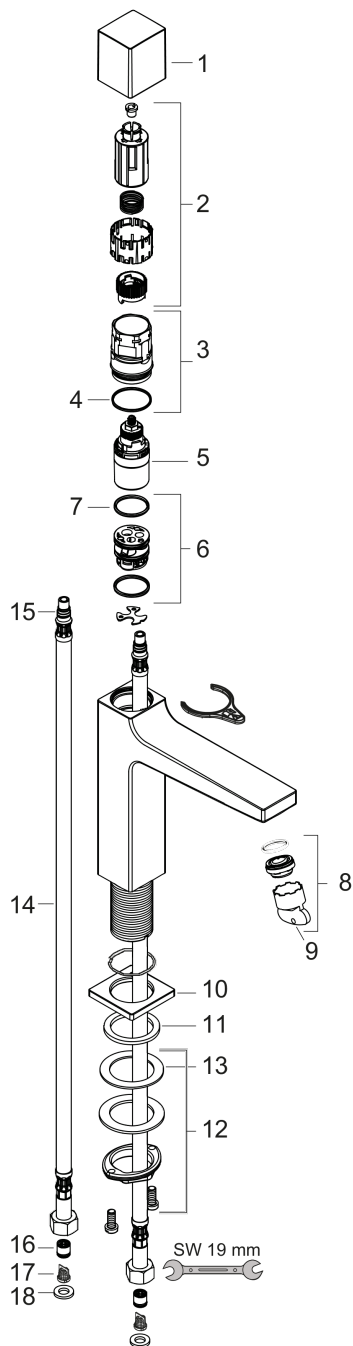

Metropol
Single-Hole Faucet 100 Select, 1.2 GPM
 Finishes : **chrome** Part no. : **32570001**

Description

Features

- Aerated spray
- Flow: 1.2 GPM (4.5 L/Min)
- Select cartridge for easy, intuitive operation: Push handle to turn water on and off, and turn to adjust temperature

Item details

List Price

Technology

Compliance

Product image

Scale drawing

Metropol
Single-Hole Faucet 100 Select, 1.2 GPM
Finishes : **chrome** Part no. : **32570001**

Exploded drawing

Year of production: >01/18

Metropol
Single-Hole Faucet 100 Select, 1.2 GPM
 Finishes : **chrome** Part no. : **32570001**

Spare parts list

Year of production: >01/18

Pos.	Description	Part no.	Price	PU
1	handle	93070000	-	1
2	adapter for handle	92526000	-	1
3	nut	92528000	-	1
4	O-ring 27x1,5	92527000	-	1
5	cartridge, assy	92529000	-	1
6	adapter for cartridge	98866000	-	1
7	O-ring 23x2	98398000	-	1
8	aerator M24x1 (4,5 l/min)	93202000	-	1
9	service tool	95661000	-	1
10	escutcheon	93048000	-	1
11	flat seal	98749000	-	1
12	fixing set (Ø 32)	13961000	-	1
13	lever collar	97548000	-	1
14	connection hose 450 mm M8x0,75 G3/8	92531000	-	1
15	O-ring 7x1,5	98422000	-	1
16	non return valve DW 10	96456000	-	1
17	filter	92532000	-	1
18	sealing set	92533000	-	1
a	adapter for connection hose	88802000	-	1