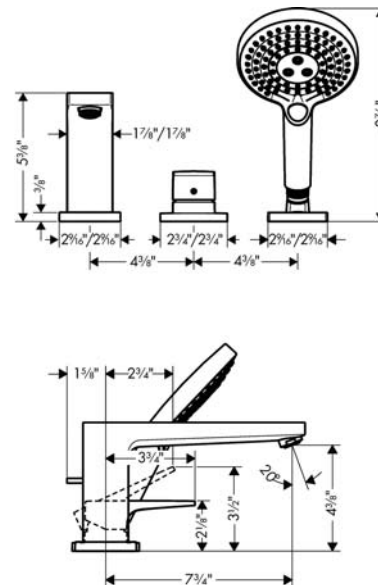

Metropol
3-Hole Roman Tub Set Trim with Lever Handle and 1.75 GPM Handshower
 Finishes : chrome Part no. : 32556001

Description

Features

- consists of: Handshower
- Ceramic cartridge
- Integrated double backflow prevention

Item details

Technology

Compliance

Product image

Scale drawing

Metropol
3-Hole Roman Tub Set Trim with Lever Handle and 1.75 GPM Handshower
Finishes : chrome Part no. : 32556001

Exploded drawing

Year of production: >07/18

Metropol

3-Hole Roman Tub Set Trim with Lever Handle and 1.75 GPM Handshower

Finishes : **chrome** Part no. : **32556001**

Spare parts list

Year of production: >07/18

Pos.	Description	Part no.	Price	PU
1	spout cpl.	93151000	-	1
2	aerator M24x1 (30 l/min)	96512000	-	1
3	diverter knob	98707000	-	1
4	O-ring 41x1,5	98168000	-	1
5	escutcheon for spout	93152000	-	1
6	selector assy	96775000	-	1
7	O-Ring 14x2,5	98189000	-	1
8	O-Ring 23x2,5	98183000	-	1
9	O-Ring 22x2	98185000	-	1
10	O-ring 9x2,5	98217000	-	1
11	handle	93075000	-	1
12	screw cover	96338000	-	1
13	escutcheon	93138000	-	1
14	cartridge, assy	92730000	-	1
15	locking screw for handle	95140000	-	1
16	seal	95008000	-	1
17	handshower	26036001	-	1
18	shower holder	28071000	-	1
19	set of non return valves DW 15	94074000	-	1
20	escutcheon for shower holder	93153000	-	1
21	O-ring 56x2	98468000	-	1