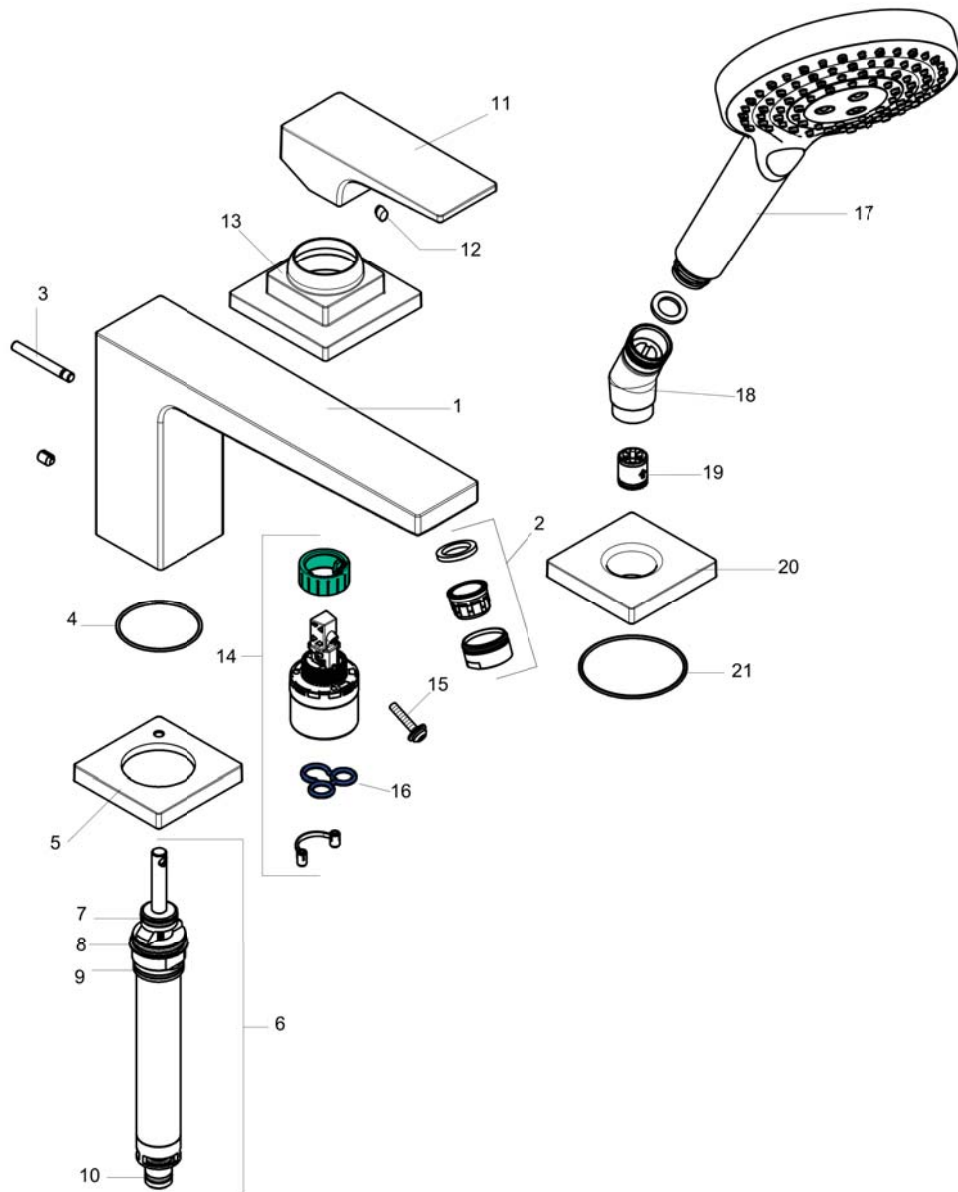

Metropol
3-Hole Roman Tub Set Trim with Lever Handle and 1.75 GPM Handshower
 Finishes : chrome Part no. : 32556001

Description

Features

- consists of: Handshower
- Ceramic cartridge
- Integrated double backflow prevention

Item details

Technology

Compliance

Product image

Scale drawing

Metropol
3-Hole Roman Tub Set Trim with Lever Handle and 1.75 GPM Handshower
Finishes : chrome Part no. : 32556001

Exploded drawing

Year of production: >07/18

Metropol

3-Hole Roman Tub Set Trim with Lever Handle and 1.75 GPM Handshower

Finishes : **chrome** Part no. : **32556001**

Spare parts list

Year of production: >07/18

Pos.	Description	Part no.	Price	PU
1	spout cpl.	93151000	-	1
2	aerator M24x1 (30 l/min)	96512000	-	1
3	diverter knob	98707000	-	1
4	O-ring 41x1,5	98168000	-	1
5	escutcheon for spout	93152000	-	1
6	selector assy	96775000	-	1
7	O-Ring 14x2,5	98189000	-	1
8	O-Ring 23x2,5	98183000	-	1
9	O-Ring 22x2	98185000	-	1
10	O-ring 9x2,5	98217000	-	1
11	handle	93075000	-	1
12	screw cover	96338000	-	1
13	escutcheon	93138000	-	1
14	cartridge, assy	92730000	-	1
15	locking screw for handle	95140000	-	1
16	seal	95008000	-	1
17	handshower	26036001	-	1
18	shower holder	28071000	-	1
19	set of non return valves DW 15	94074000	-	1
20	escutcheon for shower holder	93153000	-	1
21	O-ring 56x2	98468000	-	1