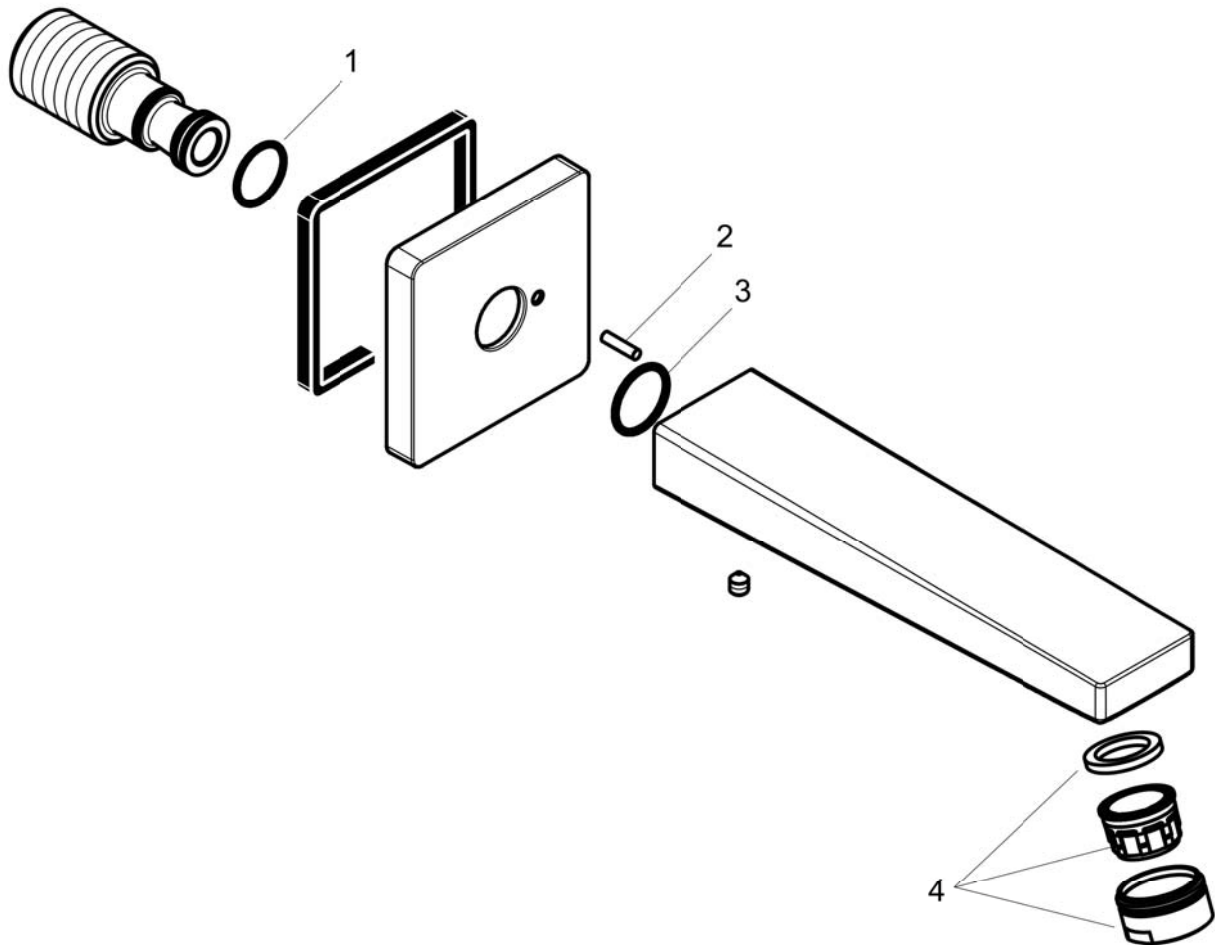

**Metropol
Tub Spout**

Finishes : **brushed nickel** Part no. : **32542821**

Description

Features

- Solid brass

Item details

Compliance

Product image

Scale drawing

Metropol
Tub Spout
Finishes : brushed nickel Part no. : 32542821

Exploded drawing

Year of production: >01/18

**Metropol
Tub Spout**
Finishes : **brushed nickel** Part no. : **32542821**

Spare parts list

Year of production: >01/18

Pos.	Description	Part no.	Price	PU
1	O-ring 13x2	98128000	-	1
2	pin	97766000	-	1
3	O-ring 18x1,5	98231000	-	1
4	aerator M24x1 (30 l/min)	96512820	-	1