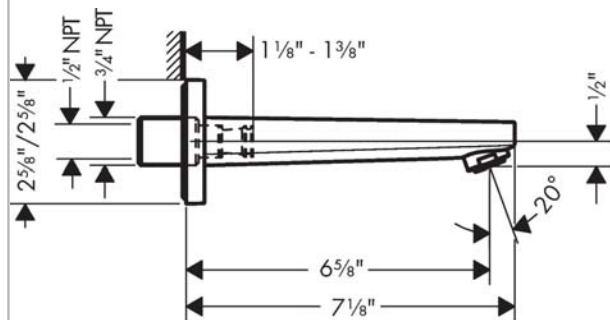

**Metropol
Tub Spout**

Finishes : **brushed nickel** Part no. : **32542821**

Description

Features

- Solid brass

Item details

Compliance

Product image

Scale drawing

Metropol
Tub Spout
Finishes : brushed nickel Part no. : 32542821

Exploded drawing

Year of production: >01/18

**Metropol
Tub Spout**
Finishes : **brushed nickel** Part no. : **32542821**

Spare parts list

Year of production: >01/18

Pos.	Description	Part no.	Price	PU
1	O-ring 13x2	98128000	-	1
2	pin	97766000	-	1
3	O-ring 18x1,5	98231000	-	1
4	aerator M24x1 (30 l/min)	96512820	-	1