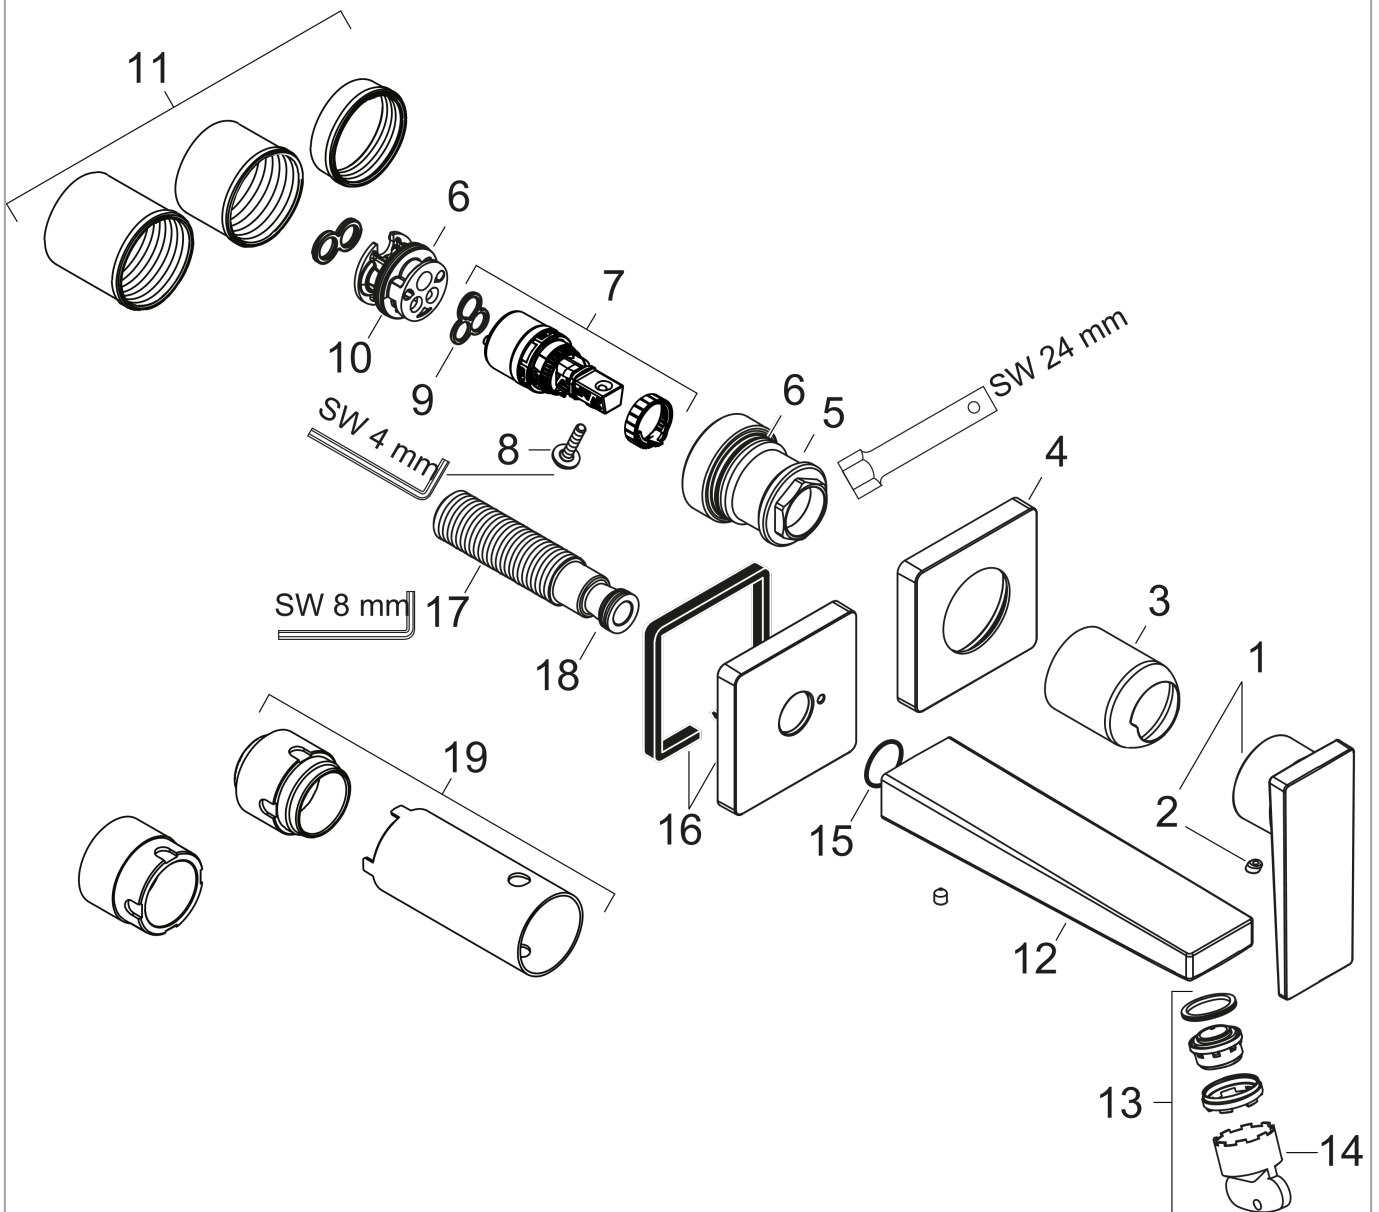

Metropol

Wall-Mounted Single-Handle Faucet Trim with Lever Handle, 1.2 GPM

Finishes : **brushed nickel** Part no. : **32526821**

Description

Features

- Aerated spray
- Flow: 1.2 GPM (4.5 L/Min)
- Ceramic cartridge

Item details

List Price

Technology

Compliance

Product image

Scale drawing

Metropol

Wall-Mounted Single-Handle Faucet Trim with Lever Handle, 1.2 GPM

Finishes : brushed nickel Part no. : 32526821

Exploded drawing

Year of production: >01/18

Metropol

Wall-Mounted Single-Handle Faucet Trim with Lever Handle, 1.2 GPM

Finishes : **brushed nickel** Part no. : **32526821**

Spare parts list

Year of production: >01/18

Pos.	Description	Part no.	Price	PU
1	handle	93163820	-	1
2	screw cover	96338000	-	1
3	sleeve	93053820	-	1
4	escutcheon for handle	93161820	-	1
5	nut	93141000	-	1
6	O-ring 26x2	98147000	-	1
7	cartridge, assy	95973001	-	1
8	locking screw for handle	95140000	-	1
9	seal	98865000	-	1
10	adapter for cartridge	95634000	-	1
11	fixing set	97971000	-	1
12	spout 225 mm	93166820	-	1
13	aerator M24x1 (4,5 l/min)	93202000	-	1
14	service tool	95661000	-	1
15	O-ring 18x1,5	98231000	-	1
16	escutcheon for spout	93162820	-	1
17	connecting thread G½	95626000	-	1
18	O-ring 13x2	98128000	-	1
19	extension set 25 mm for 13622180	31971000	-	1