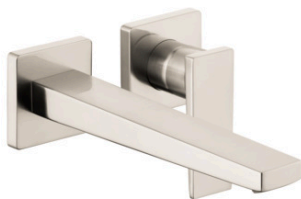

Metropol

Wall-Mounted Single-Handle Faucet Trim with Lever Handle, 1.2 GPM

Finishes : **brushed nickel** Part no. : **32526821**

Description

Features

- Aerated spray
- Flow: 1.2 GPM (4.5 L/Min)
- Ceramic cartridge

Item details

List Price

Technology

Compliance

Product image

Scale drawing

Metropol

Wall-Mounted Single-Handle Faucet Trim with Lever Handle, 1.2 GPM

Finishes : brushed nickel Part no. : 32526821

Exploded drawing

Year of production: >01/18

Metropol

Wall-Mounted Single-Handle Faucet Trim with Lever Handle, 1.2 GPM

Finishes : **brushed nickel** Part no. : **32526821**