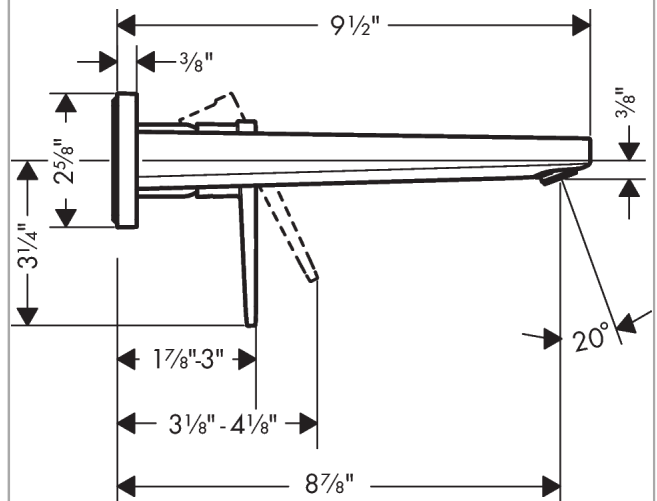

Metropol

Wall-Mounted Single-Handle Faucet Trim with Lever Handle, 1.2 GPM

Finishes : **brushed nickel** Part no. : **32526821**

Description

Features

- Aerated spray
- Flow: 1.2 GPM (4.5 L/Min)
- Ceramic cartridge

Item details

List Price

Technology

Compliance

Product image

Scale drawing

Metropol

Wall-Mounted Single-Handle Faucet Trim with Lever Handle, 1.2 GPM

Finishes : brushed nickel Part no. : 32526821

Exploded drawing

Year of production: >01/18

Metropol

Wall-Mounted Single-Handle Faucet Trim with Lever Handle, 1.2 GPM

Finishes : **brushed nickel** Part no. : **32526821**

Spare parts list

Year of production: >01/18

Pos.	Description	Part no.	Price	PU
1	handle	93163820	-	1
2	screw cover	96338000	-	1
3	sleeve	93053820	-	1
4	escutcheon for handle	93161820	-	1
5	nut	93141000	-	1
6	O-ring 26x2	98147000	-	1
7	cartridge, assy	95973001	-	1
8	locking screw for handle	95140000	-	1
9	seal	98865000	-	1
10	adapter for cartridge	95634000	-	1
11	fixing set	97971000	-	1
12	spout 225 mm	93166820	-	1
13	aerator M24x1 (4,5 l/min)	93202000	-	1
14	service tool	95661000	-	1
15	O-ring 18x1,5	98231000	-	1
16	escutcheon for spout	93162820	-	1
17	connecting thread G½	95626000	-	1
18	O-ring 13x2	98128000	-	1
19	extension set 25 mm for 13622180	31971000	-	1