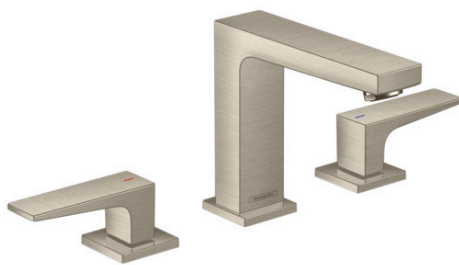

**Metropol**  
**Widespread Faucet 110 with Lever Handles, 1.2 GPM**  
 Finishes : **brushed nickel**    Part no. : **32518821**

## Scale drawing

**Metropol**  
**Widespread Faucet 110 with Lever Handles, 1.2 GPM**  
Finishes : **brushed nickel**    Part no. : **32518821**