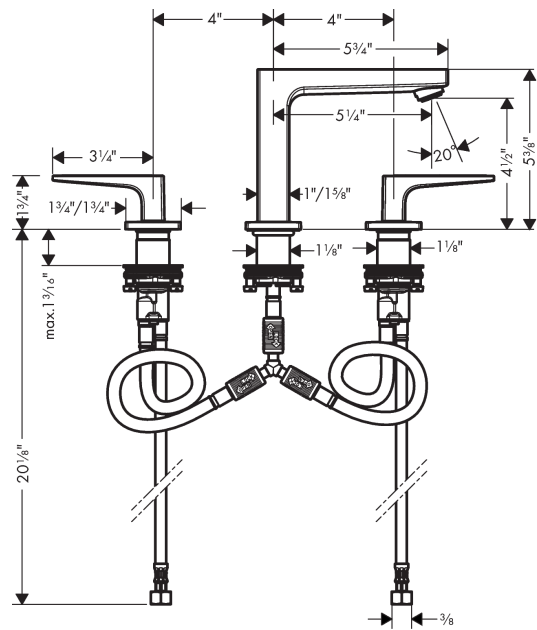

**Metropol**  
**Widespread Faucet 110 with Lever Handles, 1.2 GPM**  
 Finishes : **brushed nickel**    Part no. : **32518821**

## Scale drawing

**Metropol**  
**Widespread Faucet 110 with Lever Handles, 1.2 GPM**  
Finishes : **brushed nickel**    Part no. : **32518821**

### Widespread Faucet 110 with Lever Handles, 1.2 GPM

Finishes : **brushed nickel** Part no. : **32518821**

#### Spare parts list

Year of production: >01/18

Pos.	Description	Part no.	Price	PU
1	spout 110 mm	93157820	-	1
2	aerator M24x1 (4,5 l/min)	93202000	-	1
3	service tool	95661000	-	1
4	O-ring 21x1,5	98219000	-	1
5	escutcheon for spout	92906820	-	1
6	flat seal	98749000	-	1
7	O-ring 26x4	92191000	-	1
8	connection hose 200 mm M10x1	92913000	-	1
9	O-ring 8x1,75	97827000	-	1
10	fixing set (Ø 28)	92909000	-	1
11	lever collar	97548000	-	1
12	hose connection angel	92905000	-	1
13	O-Ring 14x1,5	98201000	-	1
14	escutcheon	92915820	-	1
15	handle fixing set	98932000	-	1
16	shut off unit right closing	98817001	-	1
17	shut off unit left closing	95366001	-	1
18	O-ring 33x2,5	92907000	-	1
19	connection hose 400 mm M10x1	92914000	-	1
20	connection hose 18½" M8x0,75 3/8"	96321001	-	1
a	handle for hot water	92916820	-	1