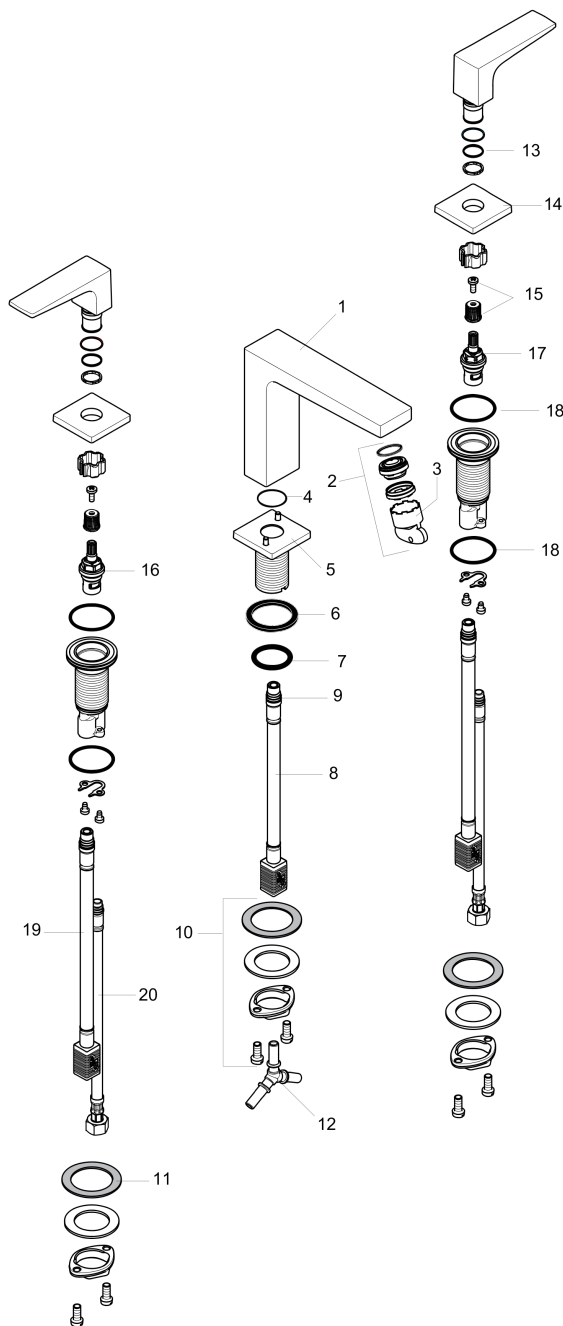

## Scale drawing

**Metropol**  
**Widespread Faucet 110 with Lever Handles, 1.2 GPM**  
Finishes : **brushed nickel**    Part no. : **32518821**

## Exploded drawing

Year of production: >01/18

### Widespread Faucet 110 with Lever Handles, 1.2 GPM

Finishes : **brushed nickel** Part no. : **32518821**

#### Spare parts list

Year of production: >01/18

Pos.	Description	Part no.	Price	PU
1	spout 110 mm	93157820	-	1
2	aerator M24x1 (4,5 l/min)	93202000	-	1
3	service tool	95661000	-	1
4	O-ring 21x1,5	98219000	-	1
5	escutcheon for spout	92906820	-	1
6	flat seal	98749000	-	1
7	O-ring 26x4	92191000	-	1
8	connection hose 200 mm M10x1	92913000	-	1
9	O-ring 8x1,75	97827000	-	1
10	fixing set (Ø 28)	92909000	-	1
11	lever collar	97548000	-	1
12	hose connection angel	92905000	-	1
13	O-Ring 14x1,5	98201000	-	1
14	escutcheon	92915820	-	1
15	handle fixing set	98932000	-	1
16	shut off unit right closing	98817001	-	1
17	shut off unit left closing	95366001	-	1
18	O-ring 33x2,5	92907000	-	1
19	connection hose 400 mm M10x1	92914000	-	1
20	connection hose 18½" M8x0,75 3/8"	96321001	-	1
a	handle for hot water	92916820	-	1