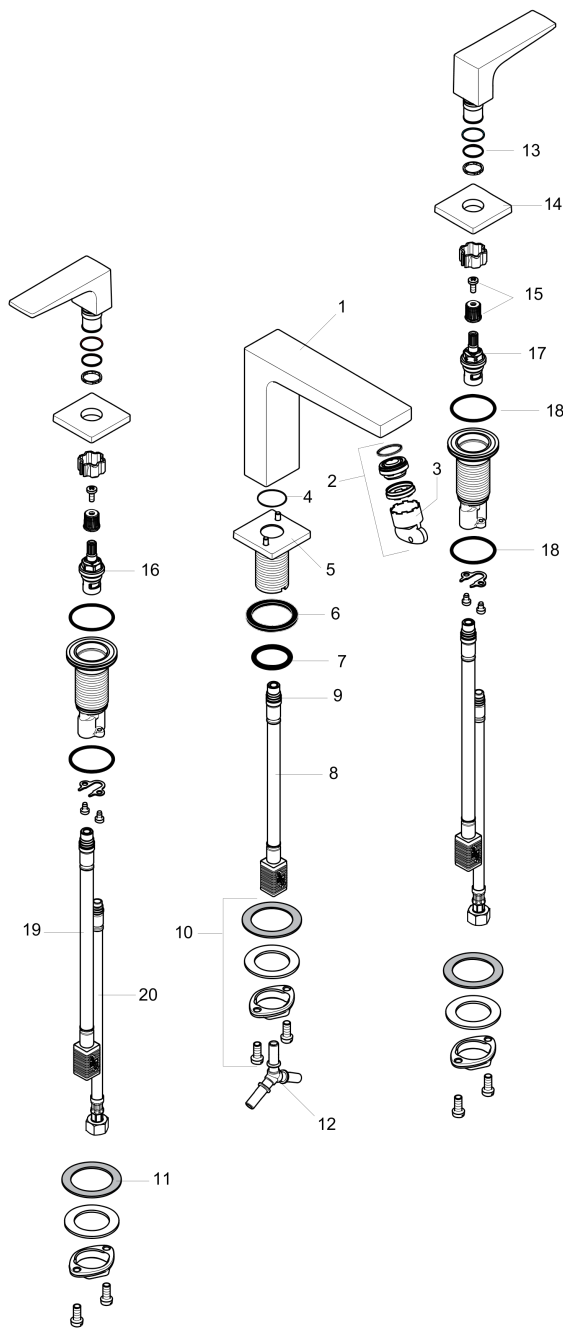

Metropol
Widespread Faucet 110 with Lever Handles, 1.2 GPM
 Finishes : **chrome** Part no. : **32518001**

Description

Features

- Aerated spray
- Flow: 1.2 GPM (4.5 L/Min)
- 90° ceramic valves

Item details

List Price

Technology

Compliance

Product image

Scale drawing

Metropol
Widespread Faucet 110 with Lever Handles, 1.2 GPM
Finishes : **chrome** Part no. : **32518001**

Exploded drawing

Year of production: >01/18

Metropol

Widespread Faucet 110 with Lever Handles, 1.2 GPM

Finishes : **chrome** Part no. : **32518001**

Spare parts list

Year of production: >01/18

Pos.	Description	Part no.	Price	PU
1	spout 110 mm	93157000	-	1
2	aerator M24x1 (4,5 l/min)	93202000	-	1
3	service tool	95661000	-	1
4	O-ring 21x1,5	98219000	-	1
5	escutcheon for spout	92906000	-	1
6	flat seal	98749000	-	1
7	O-ring 26x4	92191000	-	1
8	connection hose 200 mm M10x1	92913000	-	1
9	O-ring 8x1,75	97827000	-	1
10	fixing set (Ø 28)	92909000	-	1
11	lever collar	97548000	-	1
12	hose connection angel	92905000	-	1
13	O-Ring 14x1,5	98201000	-	1
14	escutcheon	92915000	-	1
15	handle fixing set	98932000	-	1
16	shut off unit right closing	98817001	-	1
17	shut off unit left closing	95366001	-	1
18	O-ring 33x2,5	92907000	-	1
19	connection hose 400 mm M10x1	92914000	-	1
20	connection hose 18½" M8x0,75 3/8"	96321001	-	1
a	handle for hot water	92916000	-	1
b	handle for cold water	92917000	-	1