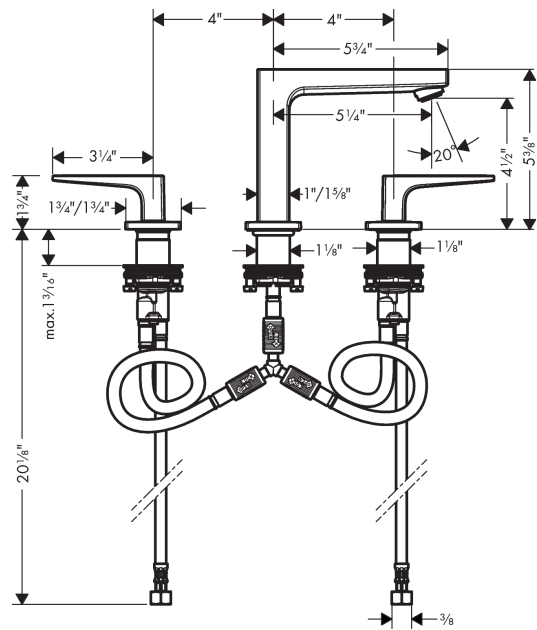

Metropol
Widespread Faucet 110 with Lever Handles, 1.2 GPM
 Finishes : **chrome** Part no. : **32518001**

Description

Features

- Aerated spray
- Flow: 1.2 GPM (4.5 L/Min)
- 90° ceramic valves

Item details

List Price

Technology

Compliance

Product image

Scale drawing

Metropol
Widespread Faucet 110 with Lever Handles, 1.2 GPM
Finishes : **chrome** Part no. : **32518001**

Exploded drawing

Year of production: >01/18

Metropol

Widespread Faucet 110 with Lever Handles, 1.2 GPM

Finishes : **chrome** Part no. : **32518001**

Spare parts list

Year of production: >01/18

Pos.	Description	Part no.	Price	PU
1	spout 110 mm	93157000	-	1
2	aerator M24x1 (4,5 l/min)	93202000	-	1
3	service tool	95661000	-	1
4	O-ring 21x1,5	98219000	-	1
5	escutcheon for spout	92906000	-	1
6	flat seal	98749000	-	1
7	O-ring 26x4	92191000	-	1
8	connection hose 200 mm M10x1	92913000	-	1
9	O-ring 8x1,75	97827000	-	1
10	fixing set (Ø 28)	92909000	-	1
11	lever collar	97548000	-	1
12	hose connection angel	92905000	-	1
13	O-Ring 14x1,5	98201000	-	1
14	escutcheon	92915000	-	1
15	handle fixing set	98932000	-	1
16	shut off unit right closing	98817001	-	1
17	shut off unit left closing	95366001	-	1
18	O-ring 33x2,5	92907000	-	1
19	connection hose 400 mm M10x1	92914000	-	1
20	connection hose 18½" M8x0,75 3/8"	96321001	-	1
a	handle for hot water	92916000	-	1
b	handle for cold water	92917000	-	1