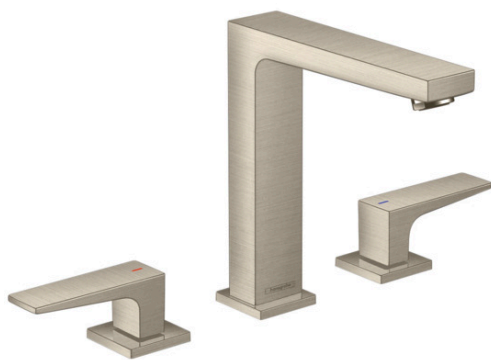

Metropol

Widespread Faucet 160 with Lever Handles and Pop-Up Drain, 1.2 GPM

Finishes : **brushed nickel** Part no. : **32517821**

Description

Features

- Aerated spray
- Flow: 1.2 GPM (4.5 L/Min)
- 90° ceramic valves
- Includes pop-up drain

Item details

List Price

Technology

Compliance

Product image

Scale drawing

Metropol

Widespread Faucet 160 with Lever Handles and Pop-Up Drain, 1.2 GPM

Finishes : brushed nickel Part no. : 32517821

Exploded drawing

Year of production: >07/18

Metropol

Widespread Faucet 160 with Lever Handles and Pop-Up Drain, 1.2 GPM

Finishes : **brushed nickel** Part no. : **32517821**