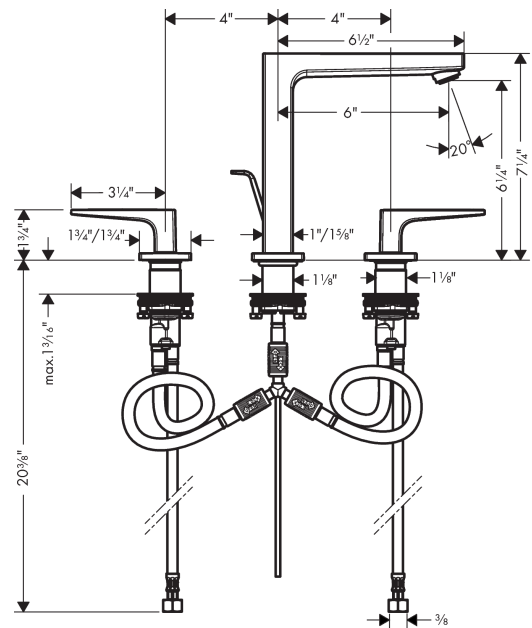

Metropol

Widespread Faucet 160 with Lever Handles and Pop-Up Drain, 1.2 GPM

Finishes : **brushed nickel** Part no. : **32517821**

Description

Features

- Aerated spray
- Flow: 1.2 GPM (4.5 L/Min)
- 90° ceramic valves
- Includes pop-up drain

Item details

List Price

Technology

Compliance

Product image

Scale drawing

Metropol

Widespread Faucet 160 with Lever Handles and Pop-Up Drain, 1.2 GPM

Finishes : brushed nickel Part no. : 32517821

Exploded drawing

Year of production: >07/18

Metropol

Widespread Faucet 160 with Lever Handles and Pop-Up Drain, 1.2 GPM

Finishes : **brushed nickel** Part no. : **32517821**

Spare parts list

Year of production: >07/18

| Pos. | Description | Part no. | Price | PU |
|------|-----------------------------------|----------|-------|----|
| 1 | spout 160 mm | 93022820 | - | 1 |
| 2 | aerator M24x1 (4,5 l/min) | 93202000 | - | 1 |
| 3 | service tool | 95661000 | - | 1 |
| 4 | O-ring 21x1,5 | 98219000 | - | 1 |
| 5 | escutcheon for spout | 92906820 | - | 1 |
| 6 | flat seal | 98749000 | - | 1 |
| 7 | O-ring 26x4 | 92191000 | - | 1 |
| 8 | connection hose 200 mm M10x1 | 92913000 | - | 1 |
| 9 | O-ring 8x1,75 | 97827000 | - | 1 |
| 10 | fixing set (Ø 28) | 92909000 | - | 1 |
| 11 | lever collar | 97548000 | - | 1 |
| 12 | hose connection angel | 92905000 | - | 1 |
| 13 | O-Ring 14x1,5 | 98201000 | - | 1 |
| 14 | escutcheon | 92915820 | - | 1 |
| 15 | handle fixing set | 98932000 | - | 1 |
| 16 | shut off unit right closing | 98817001 | - | 1 |
| 17 | shut off unit left closing | 95366001 | - | 1 |
| 18 | O-ring 33x2,5 | 92907000 | - | 1 |
| 19 | connection hose 400 mm M10x1 | 92914000 | - | 1 |
| 20 | connection hose 18½" M8x0,75 3/8" | 96321001 | - | 1 |
| 21 | pull rod | 96657820 | - | 1 |
| a | pop up waste | 88509820 | - | 1 |
| b | handle for hot water | 92916820 | - | 1 |