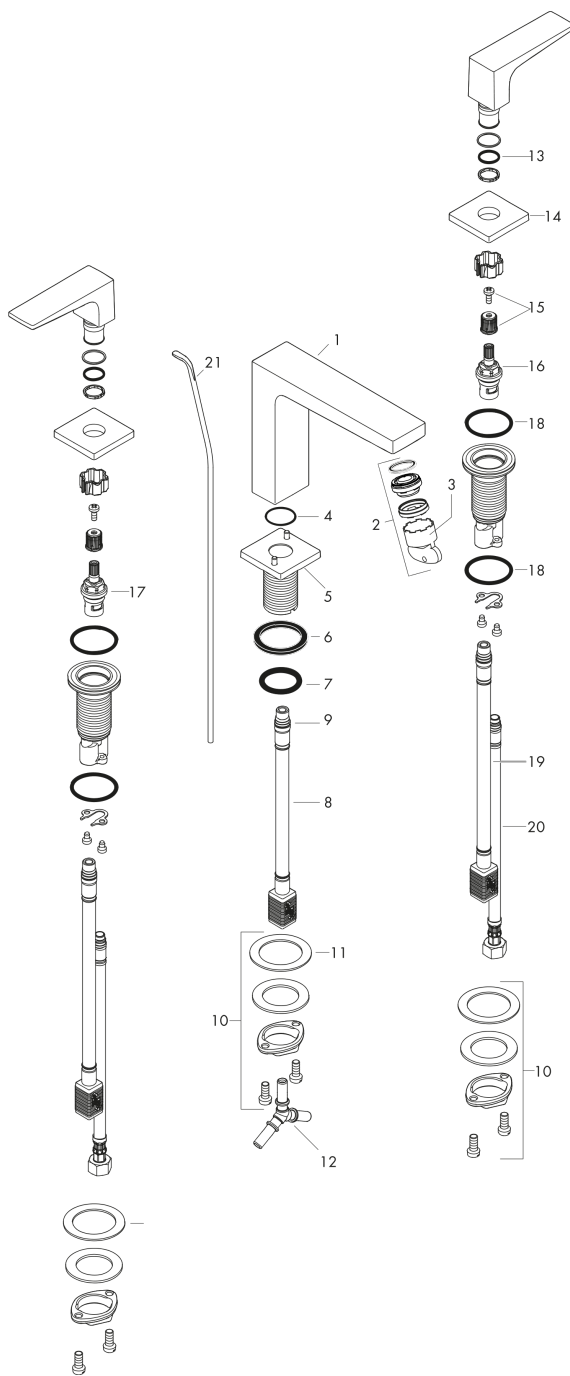

Metropol

Widespread Faucet 160 with Lever Handles and Pop-Up Drain, 1.2 GPM

Finishes : **brushed nickel** Part no. : **32517821**

Description

Features

- Aerated spray
- Flow: 1.2 GPM (4.5 L/Min)
- 90° ceramic valves
- Includes pop-up drain

Item details

List Price

Technology

Compliance

Product image

Scale drawing

Metropol

Widespread Faucet 160 with Lever Handles and Pop-Up Drain, 1.2 GPM

Finishes : brushed nickel Part no. : 32517821

Exploded drawing

Year of production: >07/18

Metropol

Widespread Faucet 160 with Lever Handles and Pop-Up Drain, 1.2 GPM

Finishes : **brushed nickel** Part no. : **32517821**

Spare parts list

Year of production: >07/18

| Pos. | Description | Part no. | Price | PU |
|------|-----------------------------------|----------|-------|----|
| 1 | spout 160 mm | 93022820 | - | 1 |
| 2 | aerator M24x1 (4,5 l/min) | 93202000 | - | 1 |
| 3 | service tool | 95661000 | - | 1 |
| 4 | O-ring 21x1,5 | 98219000 | - | 1 |
| 5 | escutcheon for spout | 92906820 | - | 1 |
| 6 | flat seal | 98749000 | - | 1 |
| 7 | O-ring 26x4 | 92191000 | - | 1 |
| 8 | connection hose 200 mm M10x1 | 92913000 | - | 1 |
| 9 | O-ring 8x1,75 | 97827000 | - | 1 |
| 10 | fixing set (Ø 28) | 92909000 | - | 1 |
| 11 | lever collar | 97548000 | - | 1 |
| 12 | hose connection angel | 92905000 | - | 1 |
| 13 | O-Ring 14x1,5 | 98201000 | - | 1 |
| 14 | escutcheon | 92915820 | - | 1 |
| 15 | handle fixing set | 98932000 | - | 1 |
| 16 | shut off unit right closing | 98817001 | - | 1 |
| 17 | shut off unit left closing | 95366001 | - | 1 |
| 18 | O-ring 33x2,5 | 92907000 | - | 1 |
| 19 | connection hose 400 mm M10x1 | 92914000 | - | 1 |
| 20 | connection hose 18½" M8x0,75 3/8" | 96321001 | - | 1 |
| 21 | pull rod | 96657820 | - | 1 |
| a | pop up waste | 88509820 | - | 1 |
| b | handle for hot water | 92916820 | - | 1 |