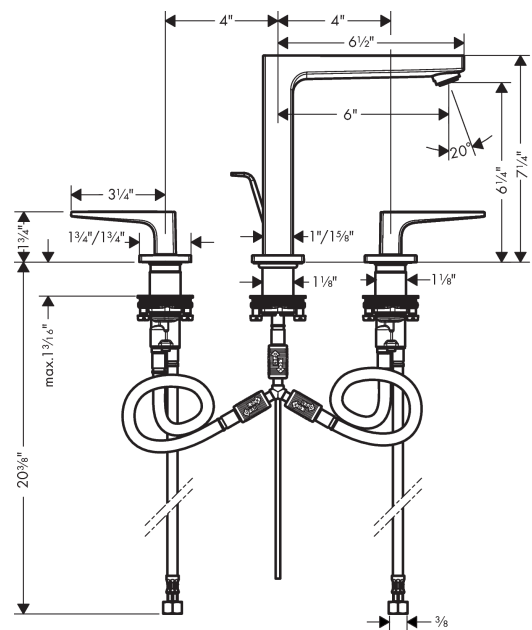

#### Scale drawing

### Spare parts list

Year of production: >07/18

Pos.	Description	Part no.	Price	PU
1	spout 160 mm	93022000	-	1
2	aerator M24x1 (4,5 l/min)	93202000	-	1
3	service tool	95661000	-	1
4	O-ring 21x1,5	98219000	-	1
5	escutcheon for spout	92906000	-	1
6	flat seal	98749000	-	1
7	O-ring 26x4	92191000	-	1
8	connection hose 200 mm M10x1	92913000	-	1
9	O-ring 8x1,75	97827000	-	1
10	fixing set (Ø 28)	92909000	-	1
11	lever collar	97548000	-	1
12	hose connection angel	92905000	-	1
13	O-Ring 14x1,5	98201000	-	1
14	escutcheon	92915000	-	1
15	handle fixing set	98932000	-	1
16	shut off unit right closing	98817001	-	1
17	shut off unit left closing	95366001	-	1
18	O-ring 33x2,5	92907000	-	1
19	connection hose 400 mm M10x1	92914000	-	1
20	connection hose 18½" M8x0,75 3/8"	96321001	-	1
21	pull rod	96657000	-	1
a	pop up waste	88509000	-	1
b	handle for cold water	92917000	-	1
c	handle for hot water	92916000	-	1