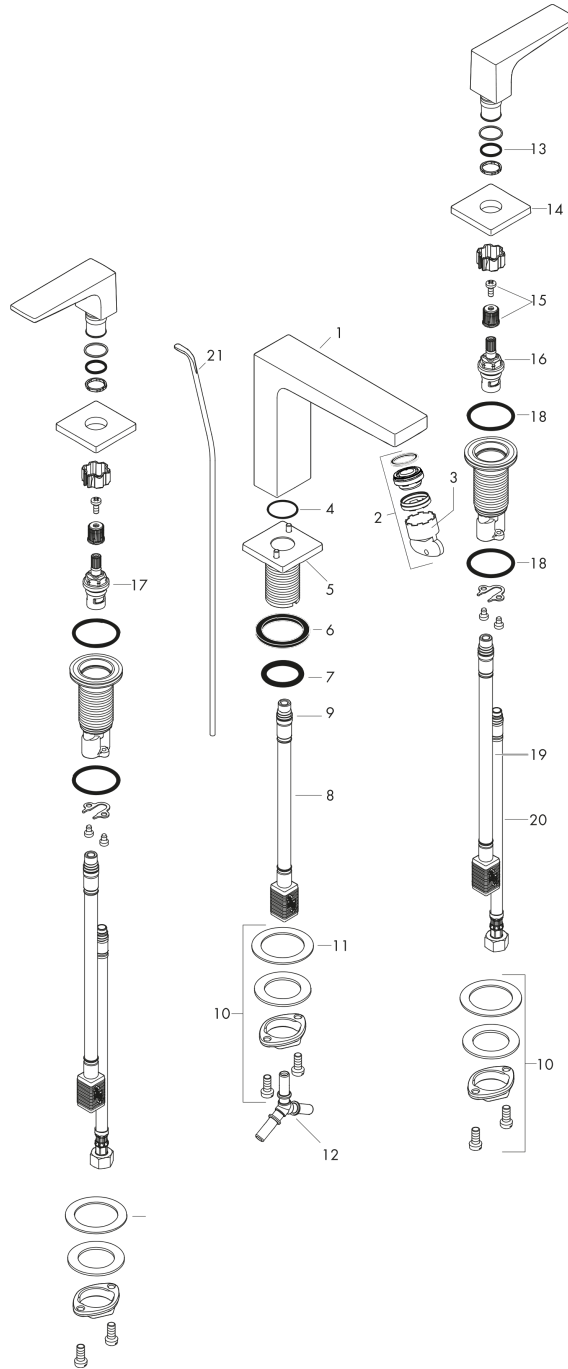

#### Scale drawing

## Metropol

Widespread Faucet 160 with Lever Handles and Pop-Up Drain, 1.2 GPM

Finishes : chrome Part no. : 32517001

### Exploded drawing

Year of production: >07/18

### Spare parts list

Year of production: >07/18

Pos.	Description	Part no.	Price	PU
1	spout 160 mm	93022000	-	1
2	aerator M24x1 (4,5 l/min)	93202000	-	1
3	service tool	95661000	-	1
4	O-ring 21x1,5	98219000	-	1
5	escutcheon for spout	92906000	-	1
6	flat seal	98749000	-	1
7	O-ring 26x4	92191000	-	1
8	connection hose 200 mm M10x1	92913000	-	1
9	O-ring 8x1,75	97827000	-	1
10	fixing set (Ø 28)	92909000	-	1
11	lever collar	97548000	-	1
12	hose connection angel	92905000	-	1
13	O-Ring 14x1,5	98201000	-	1
14	escutcheon	92915000	-	1
15	handle fixing set	98932000	-	1
16	shut off unit right closing	98817001	-	1
17	shut off unit left closing	95366001	-	1
18	O-ring 33x2,5	92907000	-	1
19	connection hose 400 mm M10x1	92914000	-	1
20	connection hose 18½" M8x0,75 3/8"	96321001	-	1
21	pull rod	96657000	-	1
a	pop up waste	88509000	-	1
b	handle for cold water	92917000	-	1
c	handle for hot water	92916000	-	1