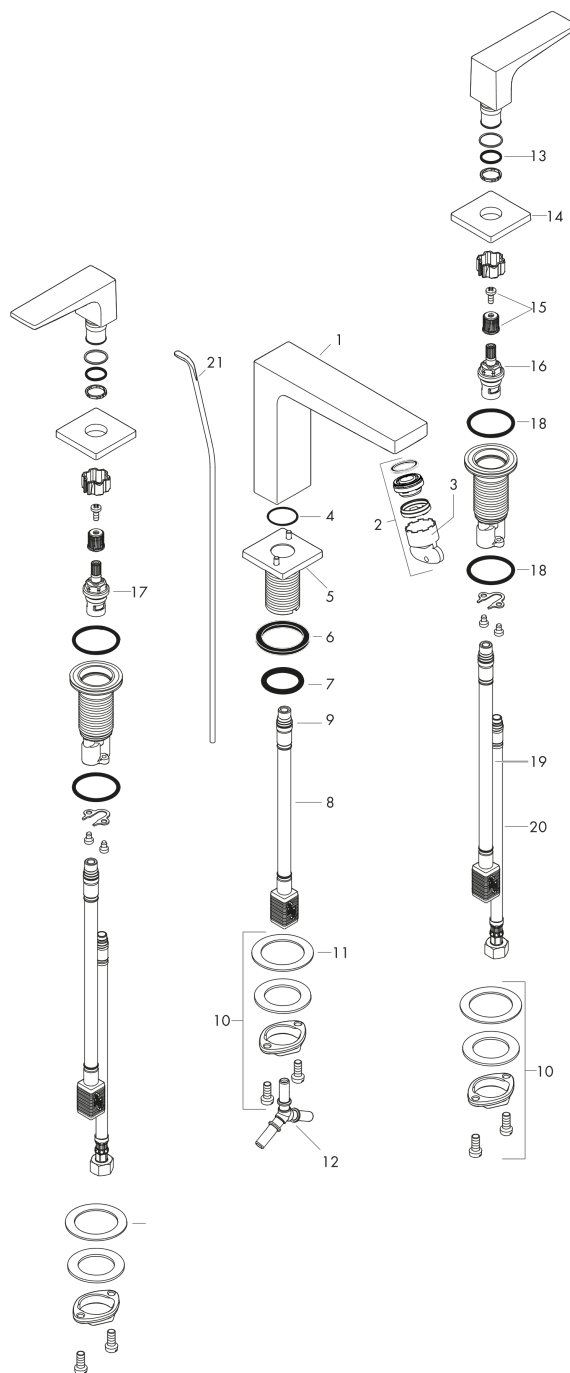

Metropol

Widespread Faucet 110 with Lever Handles and Pop-Up Drain, 1.2 GPM

Finishes : **brushed nickel** Part no. : **32516821**

Description

Features

- Aerated spray
- Flow: 1.2 GPM (4.5 L/Min)
- 90° ceramic valves
- Includes pop-up drain

Item details

List Price

Technology

Compliance

Product image

Scale drawing

Metropol

Widespread Faucet 110 with Lever Handles and Pop-Up Drain, 1.2 GPM

Finishes : brushed nickel Part no. : 32516821

Exploded drawing

Year of production: >03/18

Metropol

Widespread Faucet 110 with Lever Handles and Pop-Up Drain, 1.2 GPM

Finishes : **brushed nickel** Part no. : **32516821**

Spare parts list

Year of production: >03/18

| Pos. | Description | Part no. | Price | PU |
|------|-----------------------------------|----------|-------|----|
| 1 | spout 110 mm | 93021820 | - | 1 |
| 2 | aerator M24x1 (4,5 l/min) | 93202000 | - | 1 |
| 3 | service tool | 95661000 | - | 1 |
| 4 | O-ring 21x1,5 | 98219000 | - | 1 |
| 5 | flat seal | 98749000 | - | 1 |
| 6 | O-ring 26x4 | 92191000 | - | 1 |
| 7 | connection hose 200 mm M10x1 | 92913000 | - | 1 |
| 8 | O-ring 8x1,75 | 97827000 | - | 1 |
| 9 | fixing set (Ø 28) | 92909000 | - | 1 |
| 10 | hose connection angel | 92905000 | - | 1 |
| 11 | O-Ring 14x1,5 | 98201000 | - | 1 |
| 12 | handle fixing set | 98932000 | - | 1 |
| 13 | shut off unit right closing | 98817001 | - | 1 |
| 14 | shut off unit left closing | 95366001 | - | 1 |
| 15 | O-ring 33x2,5 | 92907000 | - | 1 |
| 16 | connection hose 400 mm M10x1 | 92914000 | - | 1 |
| 17 | connection hose 18½" M8x0,75 3/8" | 96321001 | - | 1 |
| 18 | lever collar | 97548000 | - | 1 |
| 19 | pull rod | 96657820 | - | 1 |
| 20 | escutcheon for spout | 92906820 | - | 1 |
| 21 | escutcheon | 92915820 | - | 1 |
| a | pop up waste | 88509820 | - | 1 |
| b | handle for hot water | 92916820 | - | 1 |