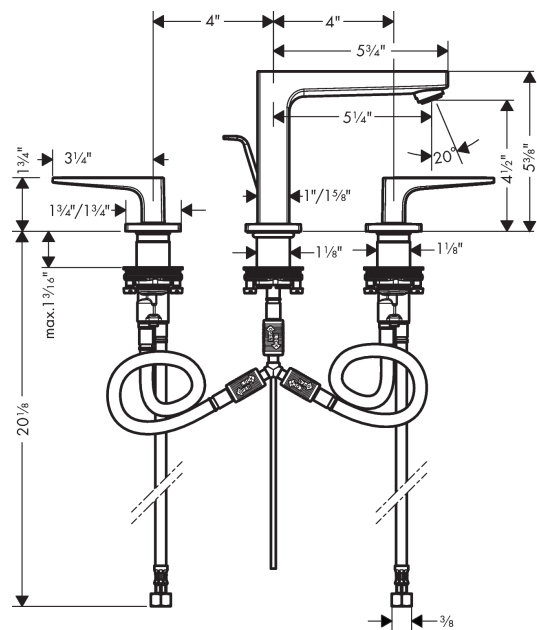

Metropol

Widespread Faucet 110 with Lever Handles and Pop-Up Drain, 1.2 GPM

Finishes : **brushed nickel** Part no. : **32516821**

Description

Features

- Aerated spray
- Flow: 1.2 GPM (4.5 L/Min)
- 90° ceramic valves
- Includes pop-up drain

Item details

List Price

Technology

Compliance

Product image

Scale drawing

Metropol

Widespread Faucet 110 with Lever Handles and Pop-Up Drain, 1.2 GPM

Finishes : brushed nickel Part no. : 32516821

Exploded drawing

Year of production: >03/18

Metropol

Widespread Faucet 110 with Lever Handles and Pop-Up Drain, 1.2 GPM

Finishes : **brushed nickel** Part no. : **32516821**

Spare parts list

Year of production: >03/18

| Pos. | Description | Part no. | Price | PU |
|------|-----------------------------------|----------|-------|----|
| 1 | spout 110 mm | 93021820 | - | 1 |
| 2 | aerator M24x1 (4,5 l/min) | 93202000 | - | 1 |
| 3 | service tool | 95661000 | - | 1 |
| 4 | O-ring 21x1,5 | 98219000 | - | 1 |
| 5 | flat seal | 98749000 | - | 1 |
| 6 | O-ring 26x4 | 92191000 | - | 1 |
| 7 | connection hose 200 mm M10x1 | 92913000 | - | 1 |
| 8 | O-ring 8x1,75 | 97827000 | - | 1 |
| 9 | fixing set (Ø 28) | 92909000 | - | 1 |
| 10 | hose connection angel | 92905000 | - | 1 |
| 11 | O-Ring 14x1,5 | 98201000 | - | 1 |
| 12 | handle fixing set | 98932000 | - | 1 |
| 13 | shut off unit right closing | 98817001 | - | 1 |
| 14 | shut off unit left closing | 95366001 | - | 1 |
| 15 | O-ring 33x2,5 | 92907000 | - | 1 |
| 16 | connection hose 400 mm M10x1 | 92914000 | - | 1 |
| 17 | connection hose 18½" M8x0,75 3/8" | 96321001 | - | 1 |
| 18 | lever collar | 97548000 | - | 1 |
| 19 | pull rod | 96657820 | - | 1 |
| 20 | escutcheon for spout | 92906820 | - | 1 |
| 21 | escutcheon | 92915820 | - | 1 |
| a | pop up waste | 88509820 | - | 1 |
| b | handle for hot water | 92916820 | - | 1 |