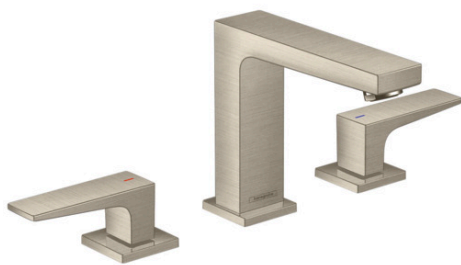

Metropol

Widespread Faucet 110 with Lever Handles and Pop-Up Drain, 1.2 GPM

Finishes : **brushed nickel** Part no. : **32516821**

Description

Features

- Aerated spray
- Flow: 1.2 GPM (4.5 L/Min)
- 90° ceramic valves
- Includes pop-up drain

Item details

List Price

Technology

Compliance

Product image

Scale drawing

Metropol

Widespread Faucet 110 with Lever Handles and Pop-Up Drain, 1.2 GPM

Finishes : brushed nickel Part no. : 32516821

Exploded drawing

Year of production: >03/18

Metropol

Widespread Faucet 110 with Lever Handles and Pop-Up Drain, 1.2 GPM

Finishes : **brushed nickel** Part no. : **32516821**