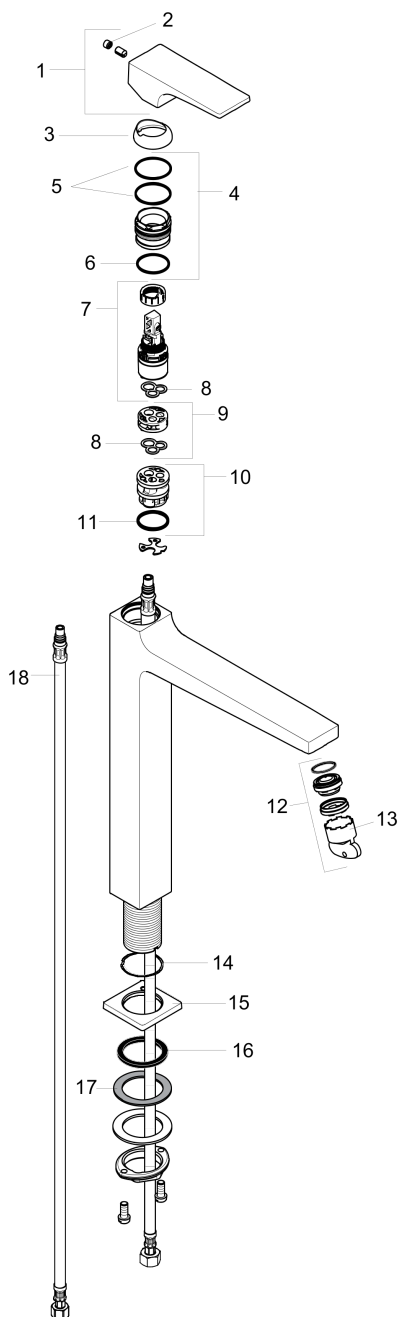

Metropol
Single-Hole Faucet 260 with Lever Handle, 1.2 GPM
 Finishes : **brushed nickel** Part no. : **32513821**

Description

Features

- consists of: Single-handle faucet
- Aerated spray
- Flow: 1.2 GPM (4.5 L/Min)
- Ceramic cartridge

Item details

List Price

Technology

Compliance

Product image

Scale drawing

Metropol
Single-Hole Faucet 260 with Lever Handle, 1.2 GPM
Finishes : **brushed nickel** Part no. : **32513821**

Exploded drawing

Year of production: >01/18

Metropol

Single-Hole Faucet 260 with Lever Handle, 1.2 GPM

Finishes : **brushed nickel** Part no. : **32513821**

Spare parts list

Year of production: >01/18

Pos.	Description	Part no.	Price	PU
1	handle	92995820	-	1
2	screw cover	95704000	-	1
3	flange	92625820	-	1
4	nut	92689000	-	1
5	O-ring 27x1,5	92527000	-	1
6	O-ring 25x1,5	98146000	-	1
7	cartridge, assy	95973001	-	1
8	seal	98865000	-	1
9	adapter for cartridge	92628000	-	1
10	adapter for cartridge	98866000	-	1
11	O-ring 23x2	98398000	-	1
12	aerator M22x1	93098000	-	1
13	service tool	95661000	-	1
14	O-ring 32x1,5	92936000	-	1
15	escutcheon	93048820	-	1
16	flat seal	98749000	-	1
17	lever collar	97548000	-	1
18	connection hose 35½" M8x0,75 3/8"	96316001	-	1