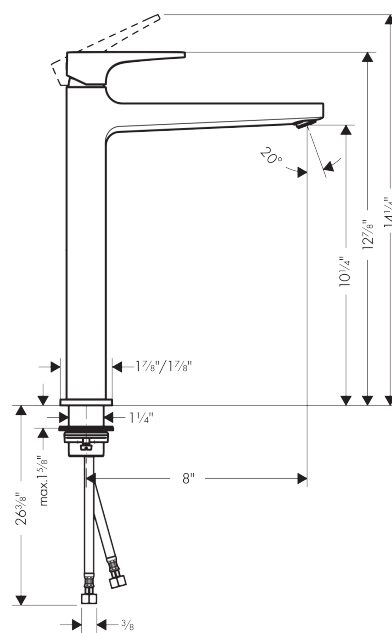

Metropol
Single-Hole Faucet 260 with Lever Handle, 1.2 GPM
 Finishes : **brushed nickel** Part no. : **32513821**

Description

Features

- consists of: Single-handle faucet
- Aerated spray
- Flow: 1.2 GPM (4.5 L/Min)
- Ceramic cartridge

Item details

List Price

Technology

Compliance

Product image

Scale drawing

Metropol
Single-Hole Faucet 260 with Lever Handle, 1.2 GPM
Finishes : **brushed nickel** Part no. : **32513821**

Exploded drawing

Year of production: >01/18

Metropol

Single-Hole Faucet 260 with Lever Handle, 1.2 GPM

Finishes : **brushed nickel** Part no. : **32513821**

Spare parts list

Year of production: >01/18

Pos.	Description	Part no.	Price	PU
1	handle	92995820	-	1
2	screw cover	95704000	-	1
3	flange	92625820	-	1
4	nut	92689000	-	1
5	O-ring 27x1,5	92527000	-	1
6	O-ring 25x1,5	98146000	-	1
7	cartridge, assy	95973001	-	1
8	seal	98865000	-	1
9	adapter for cartridge	92628000	-	1
10	adapter for cartridge	98866000	-	1
11	O-ring 23x2	98398000	-	1
12	aerator M22x1	93098000	-	1
13	service tool	95661000	-	1
14	O-ring 32x1,5	92936000	-	1
15	escutcheon	93048820	-	1
16	flat seal	98749000	-	1
17	lever collar	97548000	-	1
18	connection hose 35½" M8x0,75 3/8"	96316001	-	1