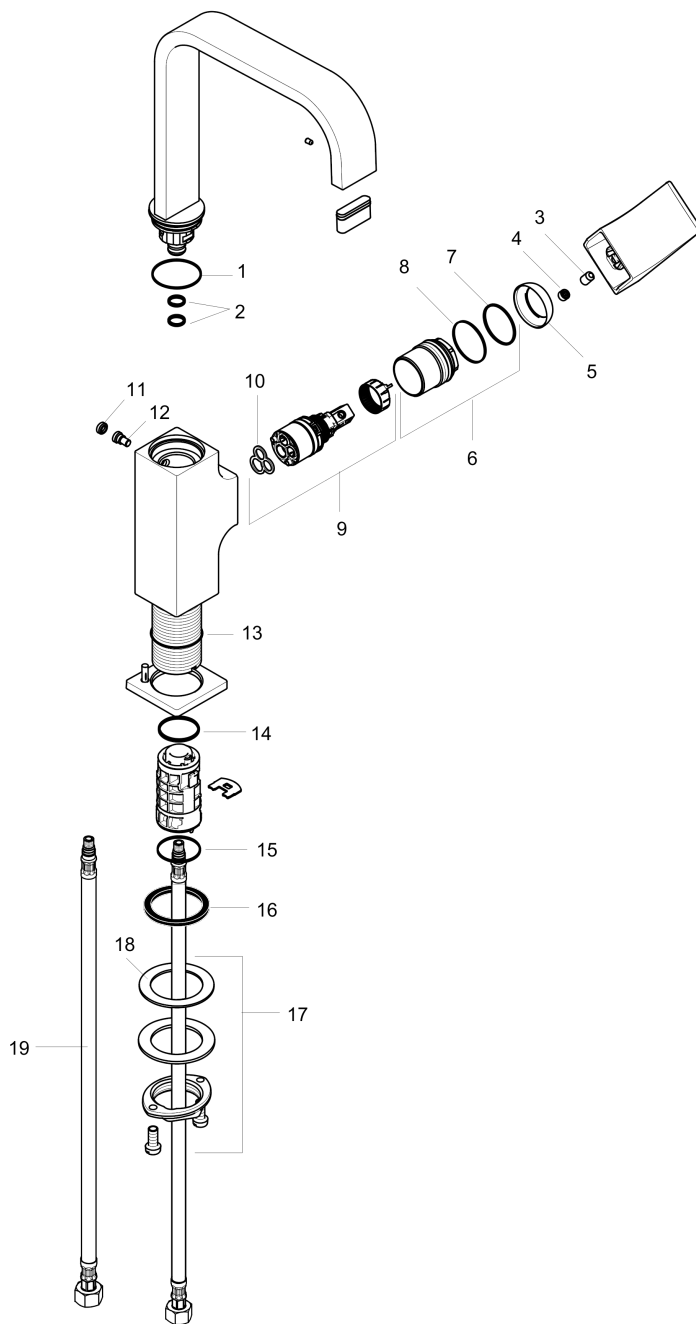

Metropol

Single-Hole Faucet 230 with Lever Handle and Swivel Spout, 1.2 GPM

Finishes : **brushed nickel** Part no. : **32511821**

Description

Features

- consists of: Single-handle faucet
- Swivel range 120°
- Aerated spray
- Flow: 1.2 GPM (4.5 L/Min)
- Ceramic cartridge

Item details

List Price

Technology

Compliance

Product image

Scale drawing

Metropol

Single-Hole Faucet 230 with Lever Handle and Swivel Spout, 1.2 GPM

Finishes : brushed nickel Part no. : 32511821

Exploded drawing

Year of production: >03/18

Metropol

Single-Hole Faucet 230 with Lever Handle and Swivel Spout, 1.2 GPM

Finishes : **brushed nickel** Part no. : **32511821**

Spare parts list

Year of production: >03/18

Pos.	Description	Part no.	Price	PU
1	O-ring 30x1,5	98433000	-	1
2	O-ring 8x2	98112000	-	1
3	hollow set screw M6x10 DIN 916	96029000	-	1
4	screw cover	95704000	-	1
5	flange	95493820	-	1
6	nut	93086000	-	1
7	O-Ring 22x2	98185000	-	1
8	O-ring 27x1,5	92527000	-	1
9	cartridge, assy	95973001	-	1
10	seal	98865000	-	1
11	plug	93087000	-	1
12	screw	93088000	-	1
13	O-ring 32x1,5	92936000	-	1
14	O-ring 24x2	98388000	-	1
15	O-ring 26x1,5	98390000	-	1
16	flat seal	98749000	-	1
17	fixing set (Ø 32)	13961000	-	1
18	lever collar	97548000	-	1
19	connection hose 23½" M8x0,75 3/8"	98600001	-	1