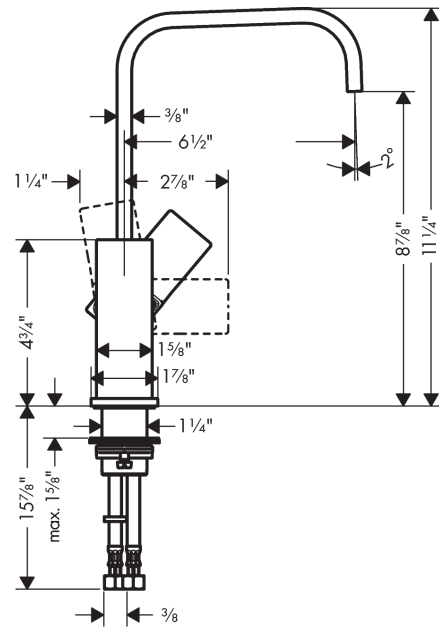

Metropol

Single-Hole Faucet 230 with Lever Handle and Swivel Spout, 1.2 GPM

Finishes : **brushed nickel** Part no. : **32511821**

Description

Features

- consists of: Single-handle faucet
- Swivel range 120°
- Aerated spray
- Flow: 1.2 GPM (4.5 L/Min)
- Ceramic cartridge

Item details

List Price

Technology

Compliance

Product image

Scale drawing

Metropol

Single-Hole Faucet 230 with Lever Handle and Swivel Spout, 1.2 GPM

Finishes : brushed nickel Part no. : 32511821

Exploded drawing

Year of production: >03/18

Metropol

Single-Hole Faucet 230 with Lever Handle and Swivel Spout, 1.2 GPM

Finishes : **brushed nickel** Part no. : **32511821**

Spare parts list

Year of production: >03/18

Pos.	Description	Part no.	Price	PU
1	O-ring 30x1,5	98433000	-	1
2	O-ring 8x2	98112000	-	1
3	hollow set screw M6x10 DIN 916	96029000	-	1
4	screw cover	95704000	-	1
5	flange	95493820	-	1
6	nut	93086000	-	1
7	O-Ring 22x2	98185000	-	1
8	O-ring 27x1,5	92527000	-	1
9	cartridge, assy	95973001	-	1
10	seal	98865000	-	1
11	plug	93087000	-	1
12	screw	93088000	-	1
13	O-ring 32x1,5	92936000	-	1
14	O-ring 24x2	98388000	-	1
15	O-ring 26x1,5	98390000	-	1
16	flat seal	98749000	-	1
17	fixing set (Ø 32)	13961000	-	1
18	lever collar	97548000	-	1
19	connection hose 23½" M8x0,75 3/8"	98600001	-	1