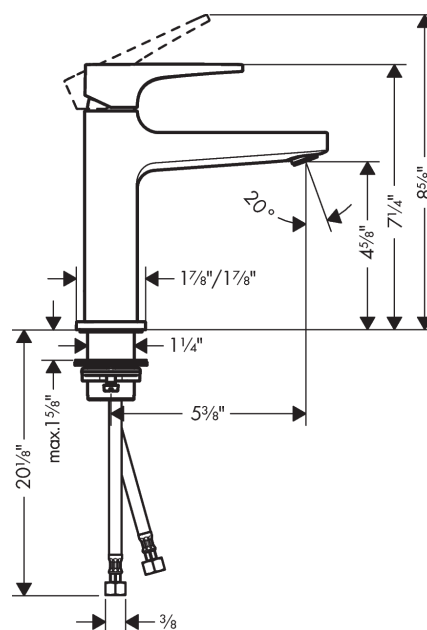

**Metropol**  
**Single-Hole Faucet 110 with Lever Handle, 1.2 GPM**  
 Finishes : **chrome** Part no. : **32510001**

## Scale drawing

**Metropol**  
**Single-Hole Faucet 110 with Lever Handle, 1.2 GPM**  
Finishes : **chrome**    Part no. : **32510001**

## Exploded drawing

Year of production: >01/18

**Metropol**  
**Single-Hole Faucet 110 with Lever Handle, 1.2 GPM**  
 Finishes : **chrome** Part no. : **32510001**