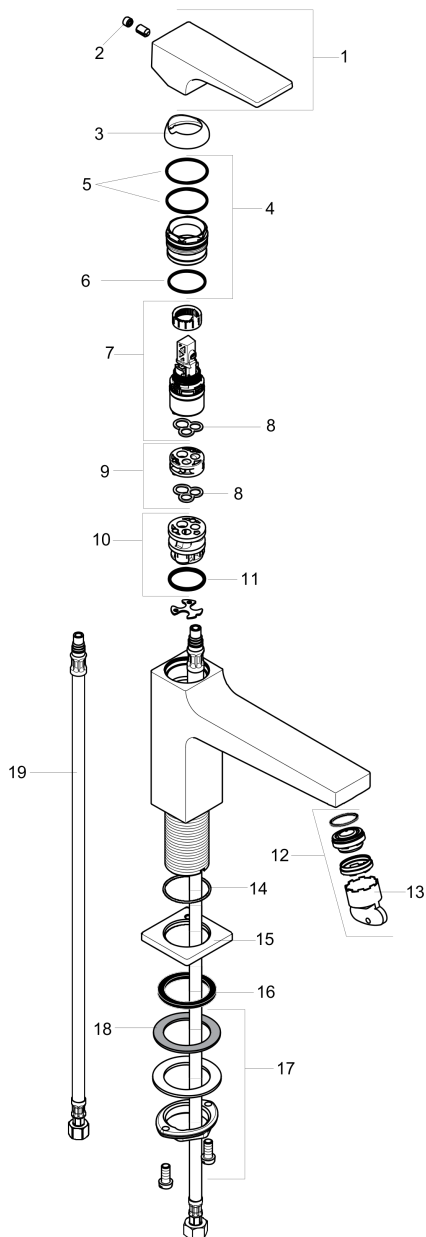

**Metropol**  
**Single-Hole Faucet 110 with Lever Handle, 1.2 GPM**  
 Finishes : **chrome** Part no. : **32510001**

## Scale drawing

**Metropol**  
**Single-Hole Faucet 110 with Lever Handle, 1.2 GPM**  
Finishes : **chrome**    Part no. : **32510001**

## Exploded drawing

Year of production: >01/18

**Metropol**  
**Single-Hole Faucet 110 with Lever Handle, 1.2 GPM**  
 Finishes : **chrome** Part no. : **32510001**

## Spare parts list

Year of production: >01/18

Pos.	Description	Part no.	Price	PU
1	handle	92995000	-	1
2	screw cover	95704000	-	1
3	flange	92625000	-	1
4	nut	92689000	-	1
5	O-ring 27x1,5	92527000	-	1
6	O-ring 25x1,5	98146000	-	1
7	cartridge, assy	95973001	-	1
8	seal	98865000	-	1
9	adapter for cartridge	92628000	-	1
10	adapter for cartridge	98866000	-	1
11	O-ring 23x2	98398000	-	1
12	aerator M24x1 (4,5 l/min)	93202000	-	1
13	service tool	95661000	-	1
14	O-ring 32x1,5	92936000	-	1
15	escutcheon	93048000	-	1
16	flat seal	98749000	-	1
17	fixing set (Ø 32)	13961000	-	1
18	lever collar	97548000	-	1
19	connection hose 23½" M8x0,75 3/8"	98600001	-	1