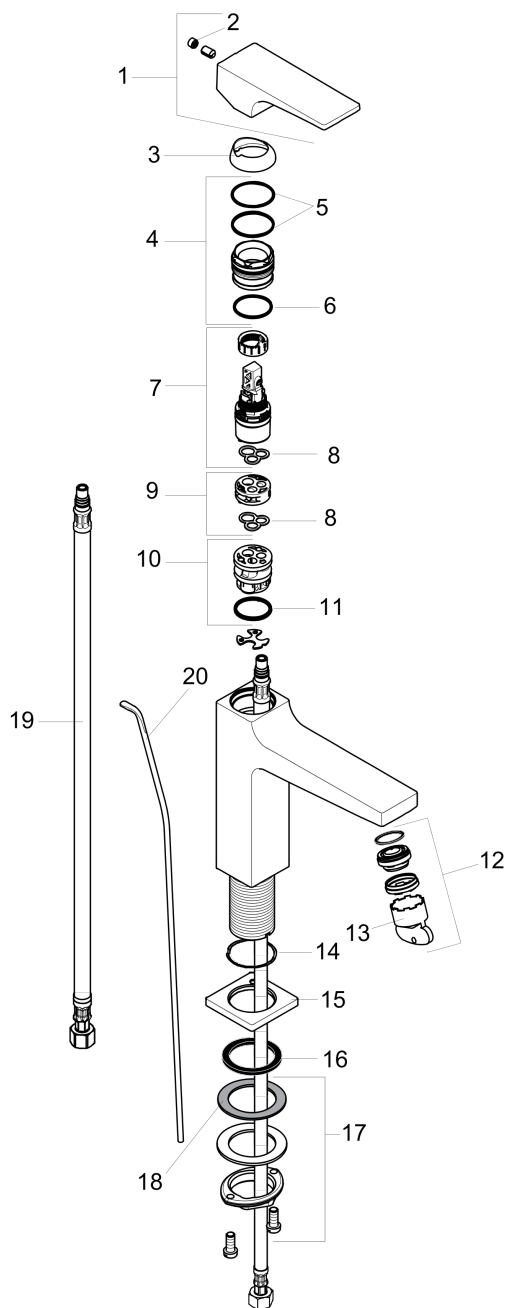

Metropol
Single-Hole Faucet 110 with Lever Handle and Pop-Up Drain, 1.2 GPM
 Finishes : **chrome** Part no. : **32506001**

Description

Features

- consists of: Single-handle faucet
- Aerated spray
- Flow: 1.2 GPM (4.5 L/Min)
- Ceramic cartridge
- Includes pop-up drain

Item details

List Price

Technology

Compliance

Product image

Scale drawing

Metropol

Single-Hole Faucet 110 with Lever Handle and Pop-Up Drain, 1.2 GPM

Finishes : **chrome** Part no. : **32506001**

Exploded drawing

Year of production: >01/18

Metropol

Single-Hole Faucet 110 with Lever Handle and Pop-Up Drain, 1.2 GPM

Finishes : **chrome** Part no. : **32506001**

Spare parts list

Year of production: >01/18

Pos.	Description	Part no.	Price	PU
1	handle	92995000	-	1
2	screw cover	95704000	-	1
3	flange	92625000	-	1
4	nut	92689000	-	1
5	O-ring 27x1,5	92527000	-	1
6	O-ring 25x1,5	98146000	-	1
7	cartridge, assy	95973001	-	1
8	seal	98865000	-	1
9	adapter for cartridge	92628000	-	1
10	adapter for cartridge	98866000	-	1
11	O-ring 23x2	98398000	-	1
12	aerator M22x1	93098000	-	1
13	service tool	95661000	-	1
14	O-ring 32x1,5	92936000	-	1
15	escutcheon	93048000	-	1
16	flat seal	98749000	-	1
17	fixing set (Ø 32)	13961000	-	1
18	lever collar	97548000	-	1
19	connection hose 23½" M8x0,75 3/8"	98600001	-	1
20	pull rod	96657000	-	1
a	pop up waste	88509000	-	1