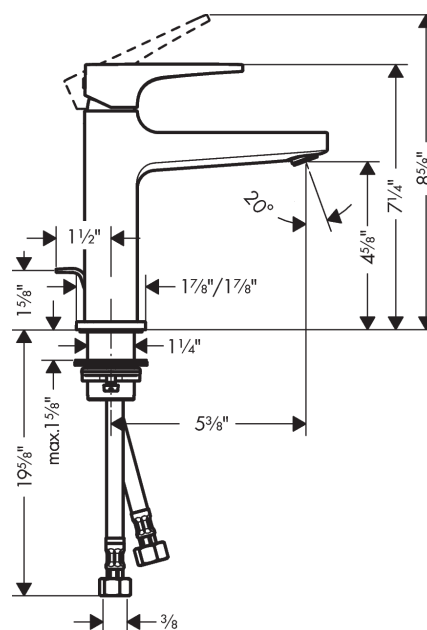

Metropol
Single-Hole Faucet 110 with Lever Handle and Pop-Up Drain, 1.2 GPM
 Finishes : **chrome** Part no. : **32506001**

Description

Features

- consists of: Single-handle faucet
- Aerated spray
- Flow: 1.2 GPM (4.5 L/Min)
- Ceramic cartridge
- Includes pop-up drain

Item details

List Price

Technology

Compliance

Product image

Scale drawing

Metropol

Single-Hole Faucet 110 with Lever Handle and Pop-Up Drain, 1.2 GPM

Finishes : **chrome** Part no. : **32506001**

Exploded drawing

Year of production: >01/18

Metropol

Single-Hole Faucet 110 with Lever Handle and Pop-Up Drain, 1.2 GPM

Finishes : **chrome** Part no. : **32506001**

Spare parts list

Year of production: >01/18

Pos.	Description	Part no.	Price	PU
1	handle	92995000	-	1
2	screw cover	95704000	-	1
3	flange	92625000	-	1
4	nut	92689000	-	1
5	O-ring 27x1,5	92527000	-	1
6	O-ring 25x1,5	98146000	-	1
7	cartridge, assy	95973001	-	1
8	seal	98865000	-	1
9	adapter for cartridge	92628000	-	1
10	adapter for cartridge	98866000	-	1
11	O-ring 23x2	98398000	-	1
12	aerator M22x1	93098000	-	1
13	service tool	95661000	-	1
14	O-ring 32x1,5	92936000	-	1
15	escutcheon	93048000	-	1
16	flat seal	98749000	-	1
17	fixing set (Ø 32)	13961000	-	1
18	lever collar	97548000	-	1
19	connection hose 23½" M8x0,75 3/8"	98600001	-	1
20	pull rod	96657000	-	1
a	pop up waste	88509000	-	1