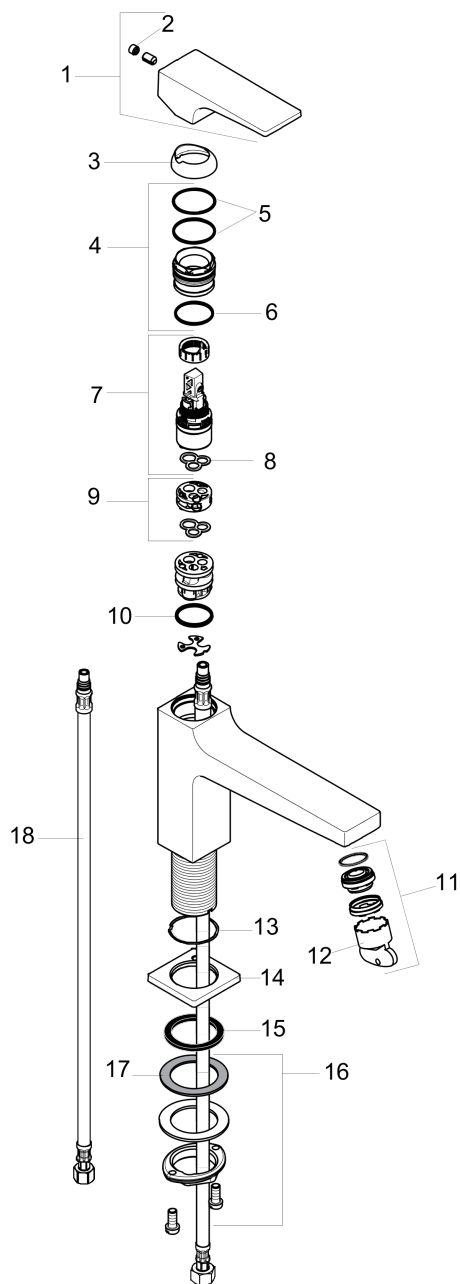

Metropol
Single-Hole Faucet 100 with Lever Handle, 1.2 GPM
 Finishes : **brushed nickel** Part no. : **32505821**

Description

Features

- consists of: Single-handle faucet
- Aerated spray
- Flow: 1.2 GPM (4.5 L/Min)
- Ceramic cartridge

Item details

List Price

Technology

Compliance

Product image

Scale drawing

Metropol
Single-Hole Faucet 100 with Lever Handle, 1.2 GPM
Finishes : **brushed nickel** Part no. : **32505821**

Exploded drawing

Year of production: >10/17

Metropol
Single-Hole Faucet 100 with Lever Handle, 1.2 GPM
 Finishes : **brushed nickel** Part no. : **32505821**

Spare parts list

Year of production: >10/17

Pos.	Description	Part no.	Price	PU
1	handle	92995820	-	1
2	screw cover	95704000	-	1
3	flange	92625820	-	1
4	nut	92689000	-	1
5	O-ring 27x1,5	92527000	-	1
6	O-ring 25x1,5	98146000	-	1
7	cartridge, assy	95973001	-	1
8	seal	98865000	-	1
9	adapter for cartridge	92628000	-	1
10	O-ring 23x2	98398000	-	1
11	aerator M22x1	93098000	-	1
12	service tool	95661000	-	1
13	O-ring 32x1,5	92936000	-	1
14	escutcheon	93048820	-	1
15	flat seal	98749000	-	1
16	fixing set (Ø 32)	13961000	-	1
17	lever collar	97548000	-	1
18	connection hose 23½" M8x0,75 3/8"	98600001	-	1
a	adapter for cartridge	98866000	-	1
b	O-ring 7x1,5	98422000	-	1