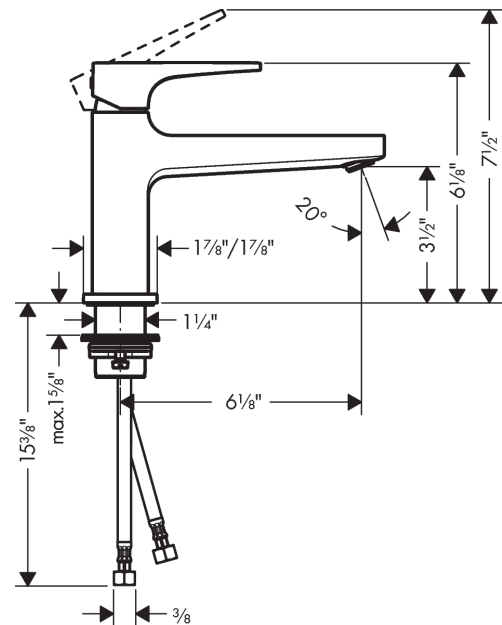

Metropol
Single-Hole Faucet 100 with Lever Handle, 1.2 GPM
 Finishes : **brushed nickel** Part no. : **32505821**

Description

Features

- consists of: Single-handle faucet
- Aerated spray
- Flow: 1.2 GPM (4.5 L/Min)
- Ceramic cartridge

Item details

List Price

Technology

Compliance

Product image

Scale drawing

Metropol
Single-Hole Faucet 100 with Lever Handle, 1.2 GPM
Finishes : **brushed nickel** Part no. : **32505821**

Exploded drawing

Year of production: >10/17

Metropol
Single-Hole Faucet 100 with Lever Handle, 1.2 GPM
 Finishes : **brushed nickel** Part no. : **32505821**

Spare parts list

Year of production: >10/17

Pos.	Description	Part no.	Price	PU
1	handle	92995820	-	1
2	screw cover	95704000	-	1
3	flange	92625820	-	1
4	nut	92689000	-	1
5	O-ring 27x1,5	92527000	-	1
6	O-ring 25x1,5	98146000	-	1
7	cartridge, assy	95973001	-	1
8	seal	98865000	-	1
9	adapter for cartridge	92628000	-	1
10	O-ring 23x2	98398000	-	1
11	aerator M22x1	93098000	-	1
12	service tool	95661000	-	1
13	O-ring 32x1,5	92936000	-	1
14	escutcheon	93048820	-	1
15	flat seal	98749000	-	1
16	fixing set (Ø 32)	13961000	-	1
17	lever collar	97548000	-	1
18	connection hose 23½" M8x0,75 3/8"	98600001	-	1
a	adapter for cartridge	98866000	-	1
b	O-ring 7x1,5	98422000	-	1