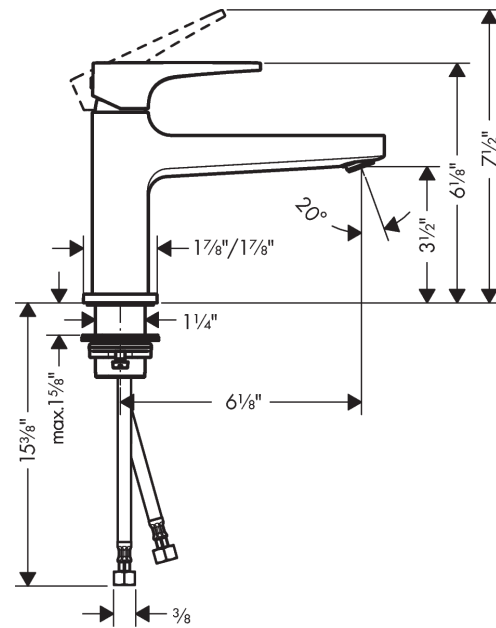

Metropol
Single-Hole Faucet 100 with Lever Handle, 1.2 GPM
 Finishes : **chrome** Part no. : **32505001**

Description

Features

- consists of: Single-handle faucet
- Aerated spray
- Flow: 1.2 GPM (4.5 L/Min)
- Ceramic cartridge

Item details

List Price

Technology

Compliance

Product image

Scale drawing

Metropol
Single-Hole Faucet 100 with Lever Handle, 1.2 GPM
Finishes : **chrome** Part no. : **32505001**

Exploded drawing

Year of production: >01/18

Metropol

Single-Hole Faucet 100 with Lever Handle, 1.2 GPM

Finishes : **chrome** Part no. : **32505001**

Spare parts list

Year of production: >01/18

Pos.	Description	Part no.	Price	PU
1	handle	92995000	-	1
2	screw cover	95704000	-	1
3	flange	92625000	-	1
4	nut	92689000	-	1
5	O-ring 27x1,5	92527000	-	1
6	O-ring 25x1,5	98146000	-	1
7	cartridge, assy	95973001	-	1
8	seal	98865000	-	1
9	adapter for cartridge	98866000	-	1
10	O-ring 23x2	98398000	-	1
11	aerator M22x1	93098000	-	1
12	service tool	95661000	-	1
13	O-ring 32x1,5	92936000	-	1
14	escutcheon	93048000	-	1
15	flat seal	98749000	-	1
16	fixing set (Ø 32)	13961000	-	1
17	lever collar	97548000	-	1
18	connection hose 23½" M8x0,75 3/8"	98600001	-	1
a	O-ring 7x1,5	98422000	-	1