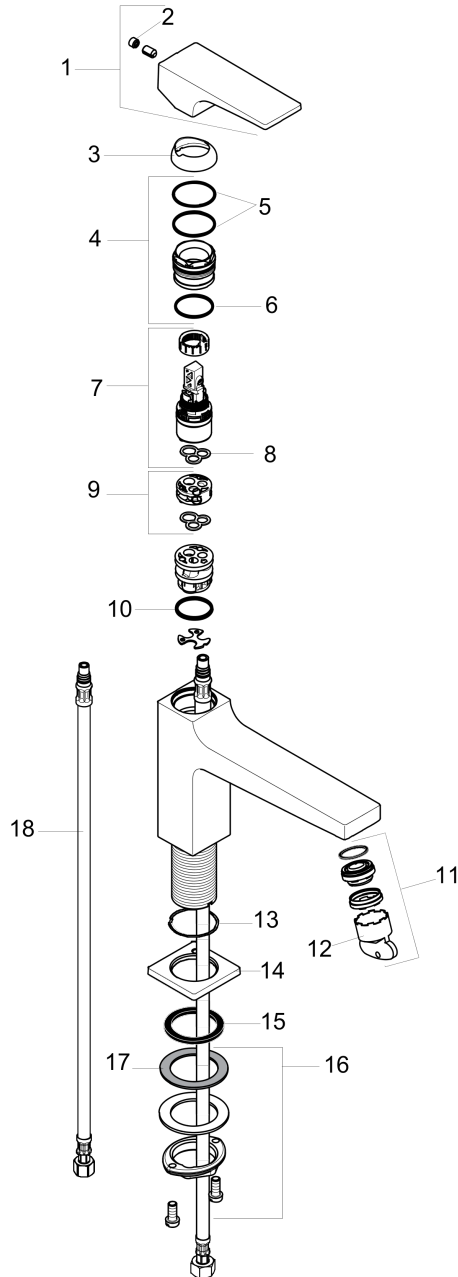

Metropol
Single-Hole Faucet 100 with Lever Handle, 1.2 GPM
 Finishes : **chrome** Part no. : **32505001**

Description

Features

- consists of: Single-handle faucet
- Aerated spray
- Flow: 1.2 GPM (4.5 L/Min)
- Ceramic cartridge

Item details

List Price

Technology

Compliance

Product image

Scale drawing

Metropol
Single-Hole Faucet 100 with Lever Handle, 1.2 GPM
Finishes : **chrome** Part no. : **32505001**

Exploded drawing

Year of production: >01/18

Metropol

Single-Hole Faucet 100 with Lever Handle, 1.2 GPM

Finishes : **chrome** Part no. : **32505001**

Spare parts list

Year of production: >01/18

Pos.	Description	Part no.	Price	PU
1	handle	92995000	-	1
2	screw cover	95704000	-	1
3	flange	92625000	-	1
4	nut	92689000	-	1
5	O-ring 27x1,5	92527000	-	1
6	O-ring 25x1,5	98146000	-	1
7	cartridge, assy	95973001	-	1
8	seal	98865000	-	1
9	adapter for cartridge	98866000	-	1
10	O-ring 23x2	98398000	-	1
11	aerator M22x1	93098000	-	1
12	service tool	95661000	-	1
13	O-ring 32x1,5	92936000	-	1
14	escutcheon	93048000	-	1
15	flat seal	98749000	-	1
16	fixing set (Ø 32)	13961000	-	1
17	lever collar	97548000	-	1
18	connection hose 23½" M8x0,75 3/8"	98600001	-	1
a	O-ring 7x1,5	98422000	-	1