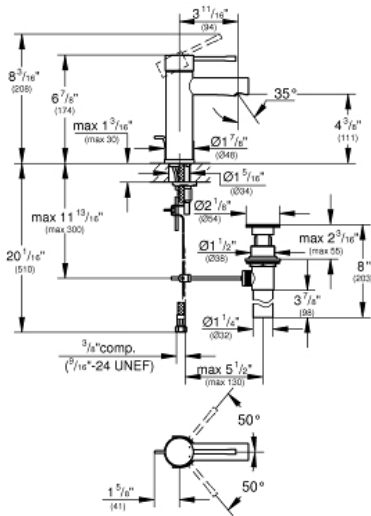

ESSENCE Single-Handle Bathroom Faucet S- Size

MODEL # 32216ENA

Pure Freude
an Wasser

GROHE

Product Description:

ESSENCE

Single-Handle Bathroom Faucet S-Size

Standard Specification:

- Single hole installation
- Metal lever handle
- **GROHE SilkMove** 1.1" (28 mm) ceramic cartridge
- With temperature limiter
- **GROHE StarLight** finish
- **GROHE EcoJoy** Mousseur 1.2 gpm
- 1 1/4" pop-up waste set

Applicable Codes & Standards:

- Energy Policy Act of 1992
- NSF 61
- ASME A112.18.1/CSA B125.1
- US Federal and State material regulations
- EPA WaterSense®
- ICC/ANSI A117.1

Color:

- 32216ENA Brushed Nickel