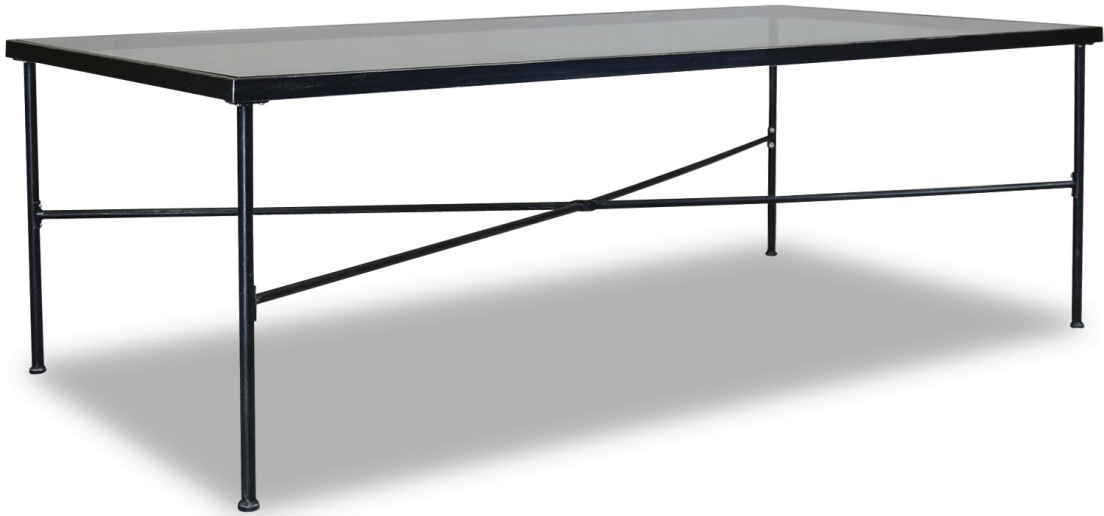

## PROVENCE 84" TABLE

SKU 3201-T84

### SPECS

- |                 |  |
|-----------------|--|
| Width: 42"      | • Wrought Iron frame with 5 step finish process.         |
| Length: 84"     | • Powder-coated with Century Pewter hand brushed finish. |
| Height: 29"     | • Adjustable Feet.                                       |
| Weight: 170 lbs | • Commercial Quality Construction.                       |