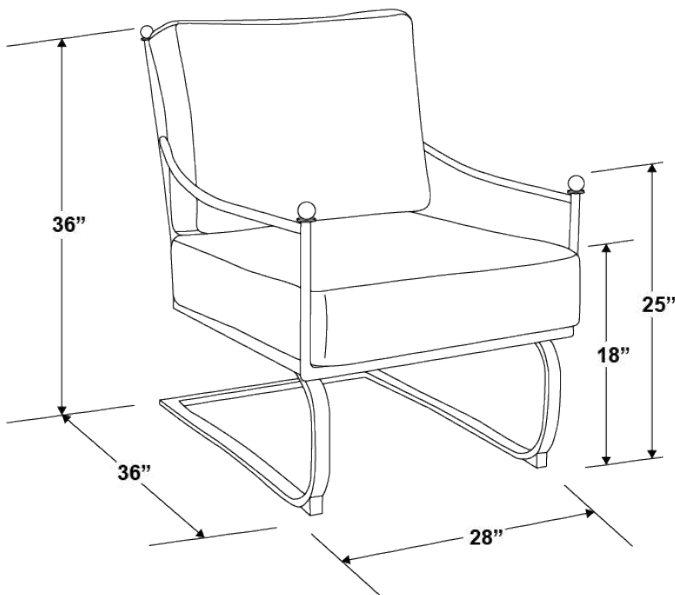

PROVENCE CLUB ROCKER

SKU 3201-21R

SPECS

Width: 28"

Depth: 36"

Height: 36"

Arm Height: 25"

Seat Height: 18"

Weight: 61 lbs

- Wrought Iron frame with 5 step finish process.
- Powder-coated with Century Pewter hand brushed finish.
- Adjustable Feet.
- Commercial Quality Construction.
- Weather resistant, high-resiliency foam cushions.
- Stocked in Premium Sunbrella fabric in Canvas Flax.
- Custom Cushions available in approx. 4 weeks.
- Standard 54" fabric COM yardage required: 3 yards.