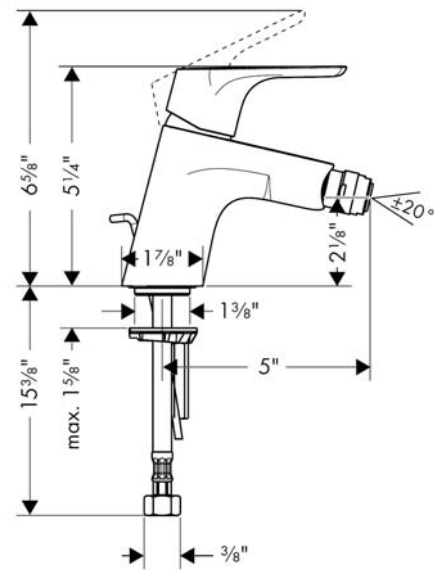

Focus

Single-Hole Bidet Faucet

Finishes : brushed nickel Part no. : 31920821

Description

Features

- Pivoting aerator
- Ceramic cartridge
- Includes pop-up assembly

Item details

Compliance

Product image

Scale drawing

Focus

Single-Hole Bidet Faucet

Finishes : brushed nickel

Part no. : 31920821

Exploded drawing

Year of production: >01/12

Focus

Single-Hole Bidet Faucet

Finishes : brushed nickel Part no. : 31920821

Spare parts list

Year of production: >01/12

| Pos. | Description | Part no. | Price | PU |
|------|-----------------------------------|----------|-------|----|
| 1 | handle | 98532820 | - | 1 |
| 2 | screw cover | 96338000 | - | 1 |
| 3 | flange | 97406820 | - | 1 |
| 4 | nut | 97209000 | - | 1 |
| 5 | cartridge, assy | 92730000 | - | 1 |
| 6 | locking screw for handle | 95140000 | - | 1 |
| 7 | seal | 95008000 | - | 1 |
| 8 | adapter for cartridge | 98750000 | - | 1 |
| 9 | O-Ring 30x2 | 98186000 | - | 1 |
| 10 | O-ring 35x2 | 92604000 | - | 1 |
| 11 | ball joint | 92036820 | - | 1 |
| 12 | aerator M24x1 (7 l/min) | 13912820 | - | 1 |
| 13 | seal Ø 42 | 98722000 | - | 1 |
| 14 | fixing set | 88508000 | - | 1 |
| 15 | connection hose 18½" M8x0,75 3/8" | 96321001 | - | 1 |
| 16 | pull rod | 96657820 | - | 1 |
| a | pop up waste | 88509820 | - | 1 |