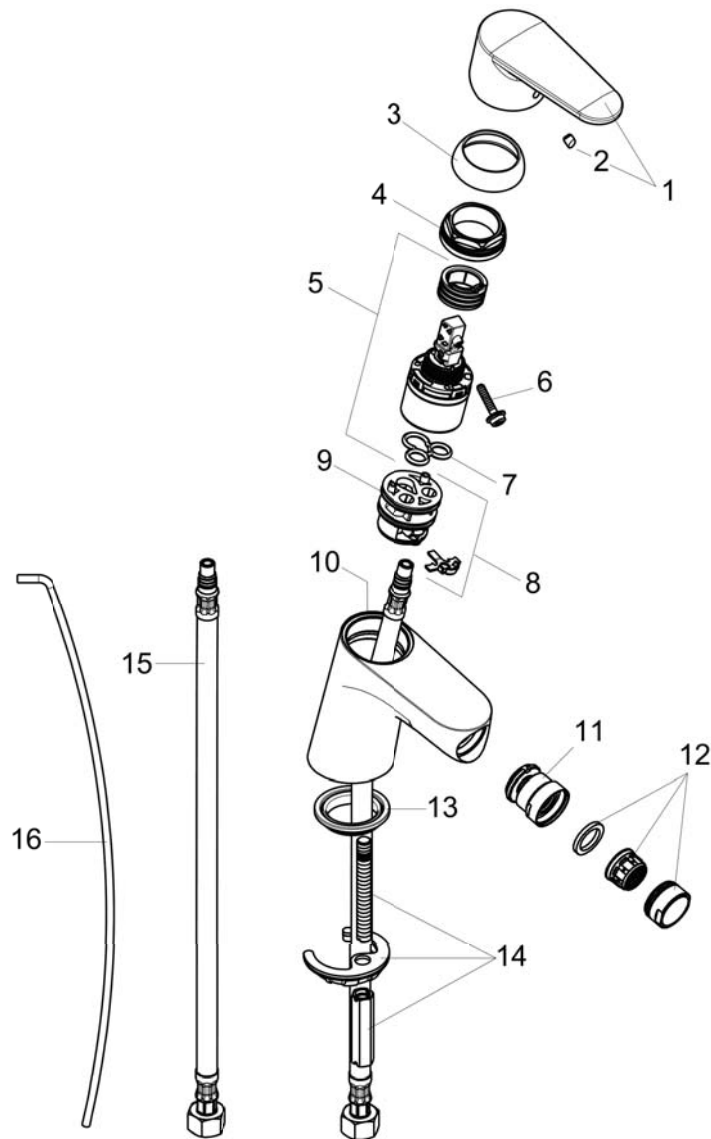

Focus

Single-Hole Bidet Faucet

Finishes : brushed nickel Part no. : 31920821

Description

Features

- Pivoting aerator
- Ceramic cartridge
- Includes pop-up assembly

Item details

Compliance

Product image

Scale drawing

Focus

Single-Hole Bidet Faucet

Finishes : brushed nickel

Part no. : 31920821

Exploded drawing

Year of production: >01/12

Focus

Single-Hole Bidet Faucet

Finishes : brushed nickel Part no. : 31920821

Spare parts list

Year of production: >01/12

| Pos. | Description | Part no. | Price | PU |
|------|-----------------------------------|----------|-------|----|
| 1 | handle | 98532820 | - | 1 |
| 2 | screw cover | 96338000 | - | 1 |
| 3 | flange | 97406820 | - | 1 |
| 4 | nut | 97209000 | - | 1 |
| 5 | cartridge, assy | 92730000 | - | 1 |
| 6 | locking screw for handle | 95140000 | - | 1 |
| 7 | seal | 95008000 | - | 1 |
| 8 | adapter for cartridge | 98750000 | - | 1 |
| 9 | O-Ring 30x2 | 98186000 | - | 1 |
| 10 | O-ring 35x2 | 92604000 | - | 1 |
| 11 | ball joint | 92036820 | - | 1 |
| 12 | aerator M24x1 (7 l/min) | 13912820 | - | 1 |
| 13 | seal Ø 42 | 98722000 | - | 1 |
| 14 | fixing set | 88508000 | - | 1 |
| 15 | connection hose 18½" M8x0,75 3/8" | 96321001 | - | 1 |
| 16 | pull rod | 96657820 | - | 1 |
| a | pop up waste | 88509820 | - | 1 |