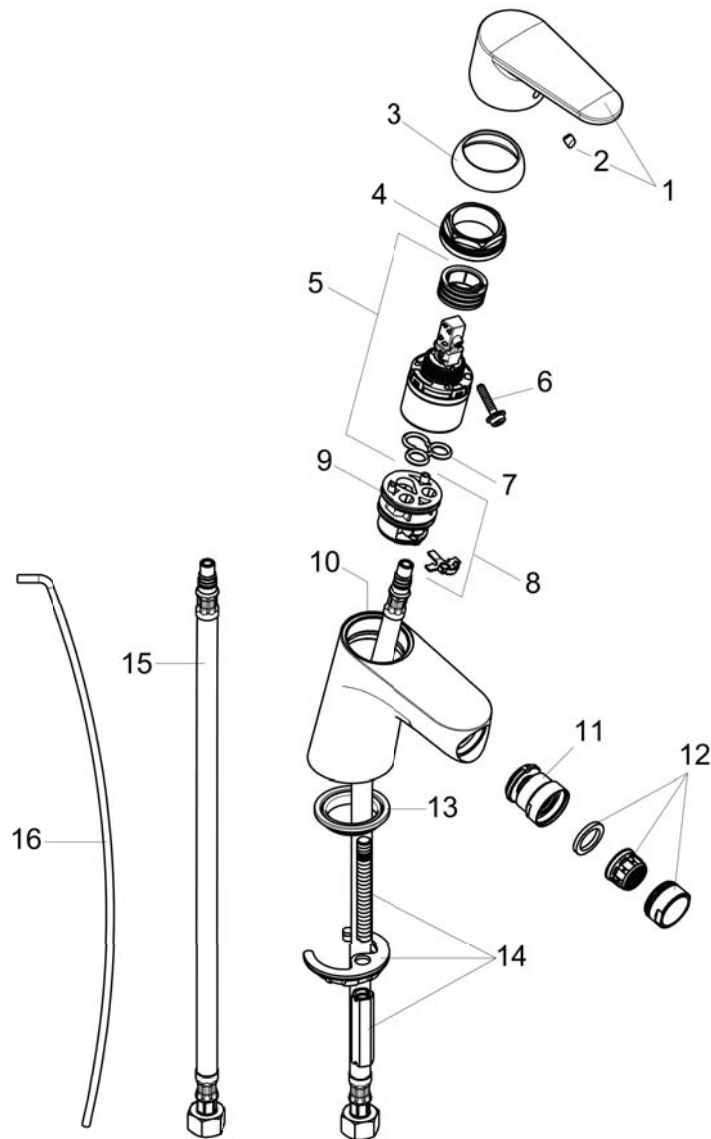

#### Scale drawing

## Focus

### Single-Hole Bidet Faucet

Finishes : **chrome**    Part no. : **31920001**

## Exploded drawing

Year of production: >01/12

**Focus**
**Single-Hole Bidet Faucet**

 Finishes : **chrome**    Part no. : **31920001**

**Spare parts list**

Year of production: &gt;01/12

Pos.	Description	Part no.	Price	PU
1	handle	98532000	-	1
2	screw cover	96338000	-	1
3	flange	97406000	-	1
4	nut	97209000	-	1
5	cartridge, assy	92730000	-	1
6	locking screw for handle	95140000	-	1
7	seal	95008000	-	1
8	adapter for cartridge	98750000	-	1
9	O-Ring 30x2	98186000	-	1
10	O-ring 35x2	92604000	-	1
11	ball joint	92036000	-	1
12	aerator M24x1 (7 l/min)	13085000	-	1
13	seal Ø 42	98722000	-	1
14	fixing set	88508000	-	1
15	connection hose 18½" M8x0,75 3/8"	96321001	-	1
16	pull rod	96657000	-	1
a	pop up waste	88509000	-	1