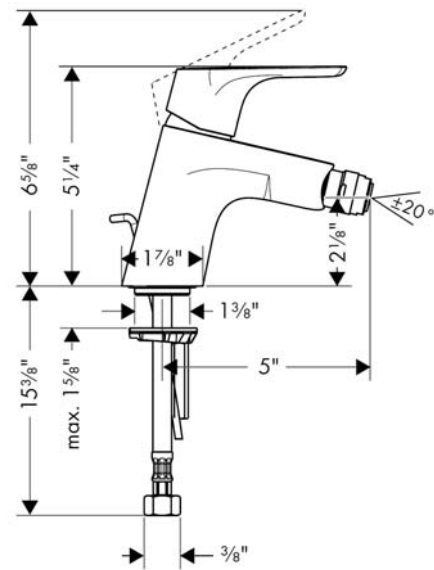

##### Features

- Pivoting aerator
- Ceramic cartridge
- Includes pop-up assembly

#### Item details

#### Scale drawing

## Exploded drawing

Year of production: >01/12

**Focus**
**Single-Hole Bidet Faucet**

 Finishes : **chrome**    Part no. : **31920001**

**Spare parts list**

Year of production: &gt;01/12

Pos.	Description	Part no.	Price	PU
1	handle	98532000	-	1
2	screw cover	96338000	-	1
3	flange	97406000	-	1
4	nut	97209000	-	1
5	cartridge, assy	92730000	-	1
6	locking screw for handle	95140000	-	1
7	seal	95008000	-	1
8	adapter for cartridge	98750000	-	1
9	O-Ring 30x2	98186000	-	1
10	O-ring 35x2	92604000	-	1
11	ball joint	92036000	-	1
12	aerator M24x1 (7 l/min)	13085000	-	1
13	seal Ø 42	98722000	-	1
14	fixing set	88508000	-	1
15	connection hose 18½" M8x0,75 3/8"	96321001	-	1
16	pull rod	96657000	-	1
a	pop up waste	88509000	-	1