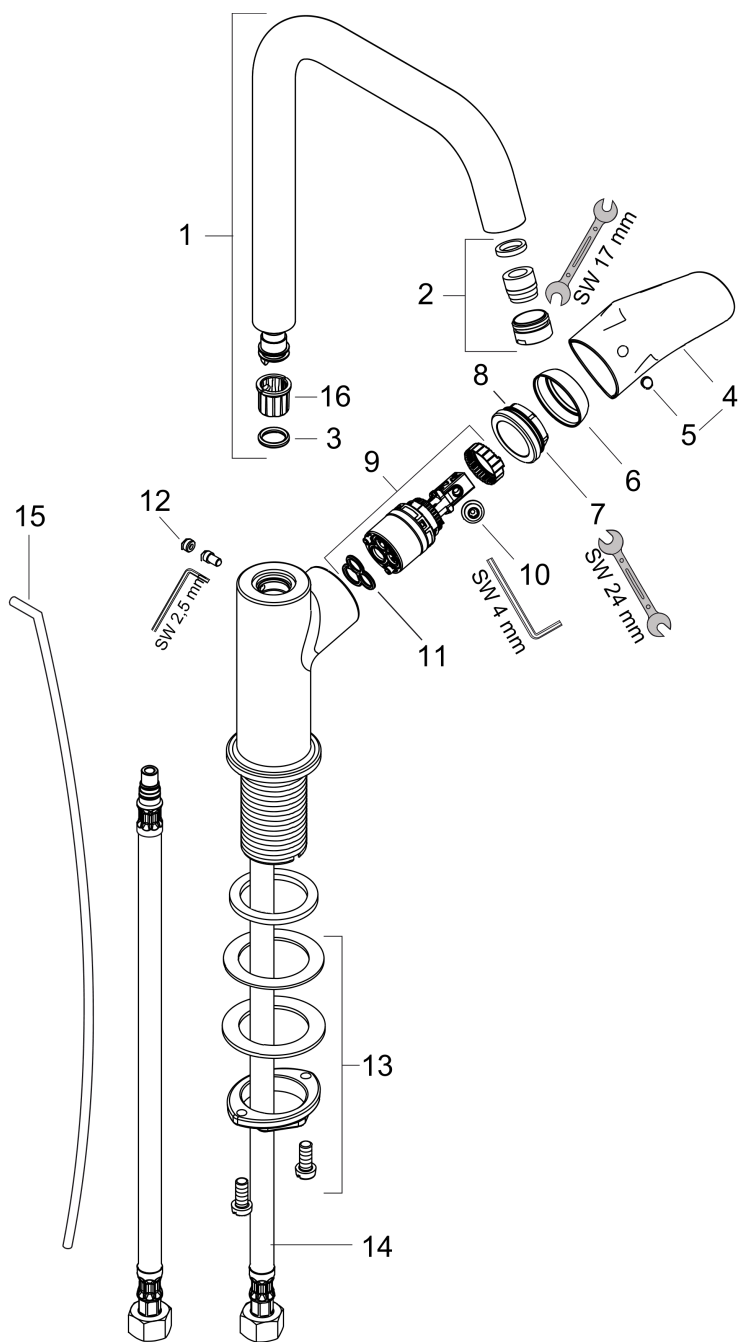

Focus

Single-Hole Faucet 240 with Swivel Spout and Pop-Up Drain, 1.2 GPM

Finishes : **chrome** Part no. : **31609001**

Description

Features

- Swivel range 120°
- Aerated spray
- Flow: 1.2 GPM (4.5 L/Min)
- Ceramic cartridge
- Includes pop-up drain

Item details

List Price

\$ 313.00

Technology

Compliance

Product image

Scale drawing

Focus

Single-Hole Faucet 240 with Swivel Spout and Pop-Up Drain, 1.2 GPM

Finishes : **chrome** Part no. : **31609001**

Exploded drawing

Year of production: >07/16

Focus

Single-Hole Faucet 240 with Swivel Spout and Pop-Up Drain, 1.2 GPM

Finishes : **chrome** Part no. : **31609001**

Spare parts list

Year of production: >07/16

Pos.	Description	Part no.	Price	PU
1	spout cpl.	95856000	-	1
2	aerator M18x1 (4,5 l/min)	92885000	-	1
3	O-ring 11x2	98127000	-	1
4	handle	95855000	-	1
5	screw cover	96338000	-	1
6	flange	95493000	-	1
7	nut	95178000	-	1
8	O-Ring 22x2	98185000	-	1
9	cartridge, assy	95973001	-	1
10	locking screw for handle	95140000	-	1
11	seal	98865000	-	1
12	screw cover	95181000	-	1
13	fixing set (Ø 32)	13961000	-	1
14	connection hose 18½" M8x0,75 3/8"	96321001	-	1
15	pull rod	96657000	-	1
16	lever collar	92849000	-	1
a	pop up waste	94159000	-	1