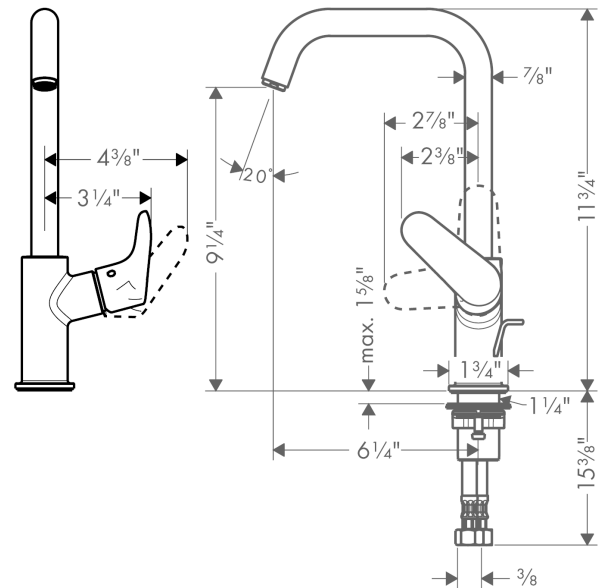

Focus

Single-Hole Faucet 240 with Swivel Spout and Pop-Up Drain, 1.2 GPM

Finishes : **chrome** Part no. : **31609001**

Description

Features

- Swivel range 120°
- Aerated spray
- Flow: 1.2 GPM (4.5 L/Min)
- Ceramic cartridge
- Includes pop-up drain

Item details

List Price

\$ 313.00

Technology

Compliance

Product image

Scale drawing

Focus

Single-Hole Faucet 240 with Swivel Spout and Pop-Up Drain, 1.2 GPM

Finishes : **chrome** Part no. : **31609001**

Exploded drawing

Year of production: >07/16

Focus

Single-Hole Faucet 240 with Swivel Spout and Pop-Up Drain, 1.2 GPM

Finishes : **chrome** Part no. : **31609001**

Spare parts list

Year of production: >07/16

Pos.	Description	Part no.	Price	PU
1	spout cpl.	95856000	-	1
2	aerator M18x1 (4,5 l/min)	92885000	-	1
3	O-ring 11x2	98127000	-	1
4	handle	95855000	-	1
5	screw cover	96338000	-	1
6	flange	95493000	-	1
7	nut	95178000	-	1
8	O-Ring 22x2	98185000	-	1
9	cartridge, assy	95973001	-	1
10	locking screw for handle	95140000	-	1
11	seal	98865000	-	1
12	screw cover	95181000	-	1
13	fixing set (Ø 32)	13961000	-	1
14	connection hose 18½" M8x0,75 3/8"	96321001	-	1
15	pull rod	96657000	-	1
16	lever collar	92849000	-	1
a	pop up waste	94159000	-	1