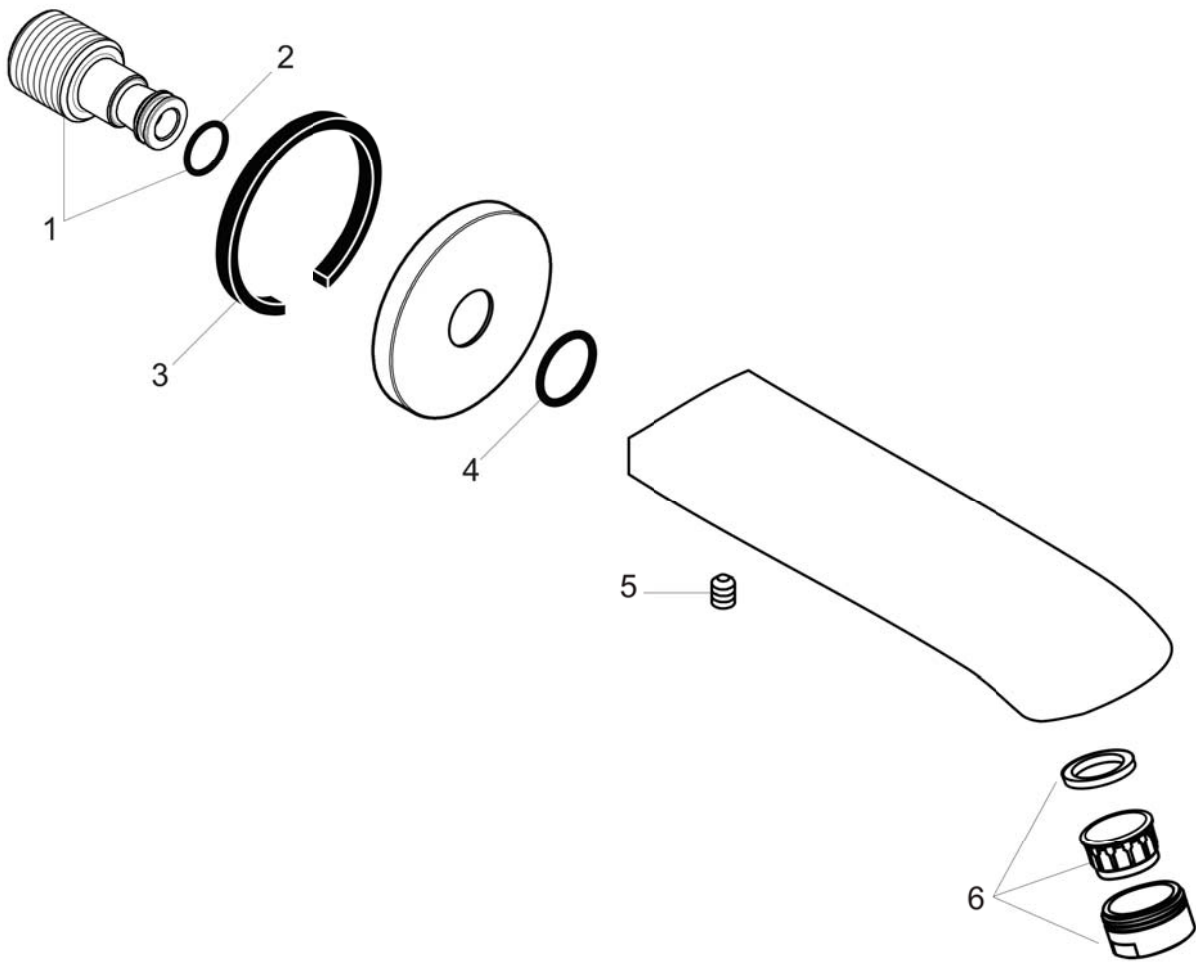

**Metris**

**Tub Spout**

Finishes : **brushed nickel** Part no. : **31494821**

**Description**

**Features**

- Solid brass

**Item details**

**Compliance**

**Product image**

**Scale drawing**

**Metris**  
**Tub Spout**  
Finishes : **brushed nickel**    Part no. : **31494821**

**Exploded drawing**

Year of production: >04/10

**Metris**

**Tub Spout**

Finishes : **brushed nickel**    Part no. : **31494821**

**Spare parts list**

Year of production: >04/10

Pos.	Description	Part no.	Price	PU
1	connecting thread	95658001	-	1
2	O-ring 16x2,5	98134000	-	1
3	seal	97530000	-	1
4	O-ring 20x1,5	98197000	-	1
5	hollow set screw M6x6	97660000	-	1
6	aerator M24x1 (30 l/min)	96512820	-	1