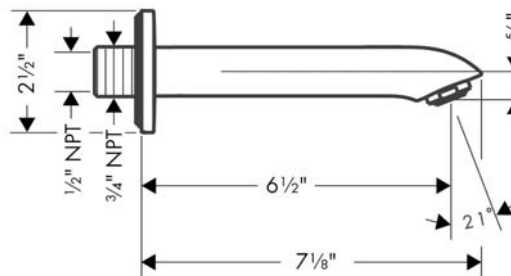

**Metris**

**Tub Spout**

Finishes : **brushed nickel** Part no. : **31494821**

**Description**

**Features**

- Solid brass

**Item details**

**Compliance**

**Product image**

**Scale drawing**

**Metris**  
**Tub Spout**  
Finishes : **brushed nickel**    Part no. : **31494821**

**Exploded drawing**

Year of production: >04/10

**Metris**

**Tub Spout**

Finishes : **brushed nickel**    Part no. : **31494821**

**Spare parts list**

Year of production: >04/10

Pos.	Description	Part no.	Price	PU
1	connecting thread	95658001	-	1
2	O-ring 16x2,5	98134000	-	1
3	seal	97530000	-	1
4	O-ring 20x1,5	98197000	-	1
5	hollow set screw M6x6	97660000	-	1
6	aerator M24x1 (30 l/min)	96512820	-	1