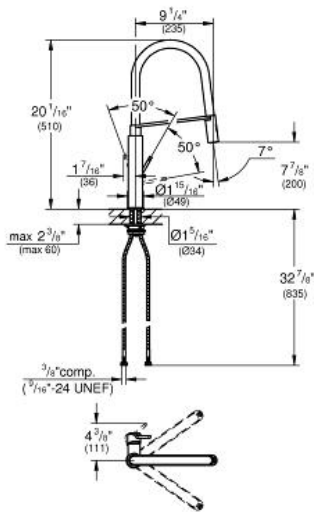

CONCETTO PROFESSIONAL Single-Handle Kitchen Faucet

MODEL # 31492000

Pure Freude
an Wasser

GROHE

ADA

Product Description: CONCETTO PROFESSIONAL Single-Handle Kitchen Faucet

Standard Specification:

- Single hole installation
- **GROHE StarLight** chrome finish
- **GROHE SilkMove** 1.1" (28 mm) ceramic cartridge
- Flow strainer
- With integrated temperature limiter
- Professional spray
- With flexible, hygienic GROHFlexx kitchen Santoprene hose
- Diverter: laminar spray/SpeedClean shower jet
- Automatic return to laminar spray
- **GROHE EasyDock M** integrated magnet for seamless docking of the spray head
- Swivel spout
- Swivel area 360°
- Protected against backflow
- Stainless steel flex lines
- Quick installation system
- Max Flow Rate 1.75 gpm

Applicable Codes & Standards:

- Energy Policy Act of 1992
- NSF 61
- ASME A112.18.1/CSA B125.1
- US Federal and State material regulations
- ICC/ANSI A117.1

Color:

- 31492000 StarLight Chrome