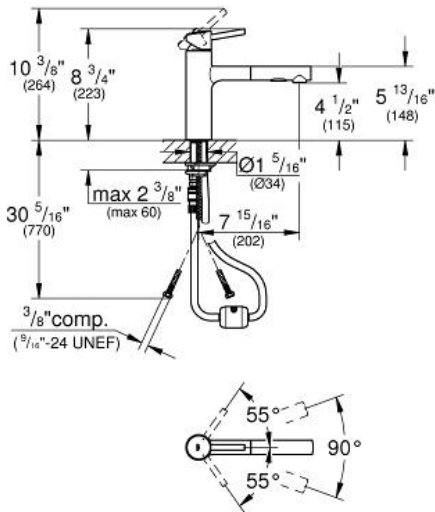

CONCETTO  
Single-Handle Kitchen Faucet  
MODEL # 31453DC1

Pure Freude  
an Wasser

GROHE

**Product Description:**  
**CONCETTO**  
**Single-Handle Kitchen Faucet**

**Standard Specification:**

- Medium spout
- Single hole installation
- **GROHE SilkMove** 1.4" (35 mm) ceramic cartridge
- **GROHE StarLight** finish
- Flow strainer
- Adjustable flow rate limiter
- Swivel cast spout
- Swivel area 100°
- Pull-out locking dual spray control - switches back and forth between regular flow and spray
- Automatic returning
- **SpeedClean** anti-lime system
- Integrated non-return valve
- Diverter: laminar spray/SpeedClean shower jet
- Automatic return to laminar spray
- Flexible hose connections
- Quick installation system
- Protected against backflow
- **GROHE SuperSteel** Infinity Finish
- Max Flow Rate 1.5 gpm

**Applicable Codes & Standards:**

- Energy Policy Act of 1992
- NSF 61
- ASME A112.18.1/CSA B125.1
- US Federal and State material regulations
- ICC/ANSI A117.1

**Color:**

- 31453DC1 SuperSteel InfinityFinish