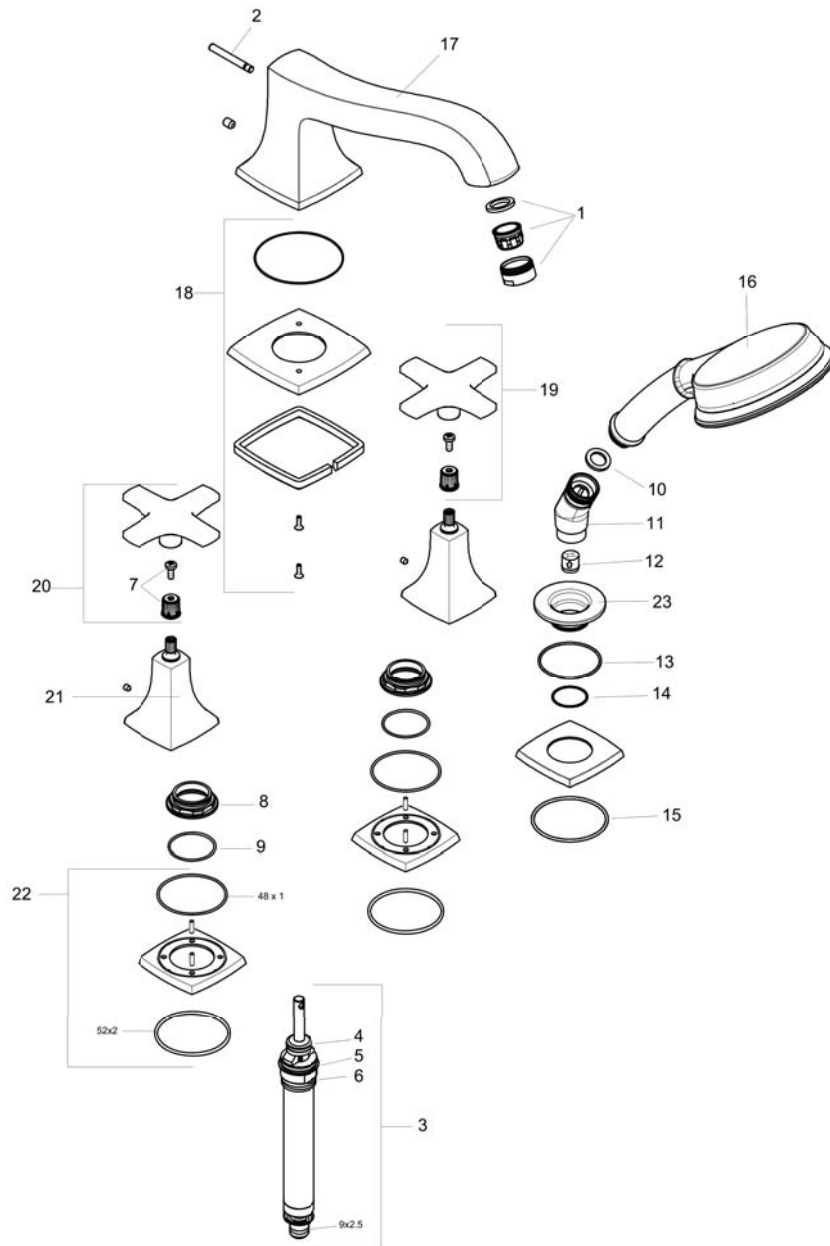

#### Features

- consists of: 4-Hole rim mounted bath mixer, Handshower, Shower hose, Handshower holder
- 90° ceramic valves
- Integrated double backflow prevention

### Scale drawing

**Metropol Classic**  
**4-Hole Roman Tub Set Trim with Cross Handles and 1.8 GPM Handshower**  
Finishes : chrome Part no. : 31449001

## Exploded drawing

Year of production: >01/19

**Metropol Classic**  
**4-Hole Roman Tub Set Trim with Cross Handles and 1.8 GPM Handshower**  
 Finishes : **chrome** Part no. : **31449001**

## Spare parts list

Year of production: >01/19

Pos.	Description	Part no.	Price	PU
1	aerator M24x1 (30 l/min)	96512000	-	1
2	diverter knob	98707000	-	1
3	selector assy	96775000	-	1
4	O-Ring 14x2,5	98189000	-	1
5	O-Ring 23x2,5	98183000	-	1
6	O-Ring 22x2	98185000	-	1
7	handle fixing set	98932000	-	1
8	nut	92943000	-	1
9	O-ring 32x1,5	92936000	-	1
10	seal	98058000	-	1
11	shower holder	28071000	-	1
12	set of non return valves DW 15	94074000	-	1
13	O-ring 43x1,5	98148000	-	1
14	O-ring 24x1	92953000	-	1
15	O-ring 52x2	92952000	-	1
16	handshower	04753000	-	1
17	spout cpl.	92939000	-	1
18	escutcheon for spout	92946000	-	1
19	handle for cold water	92948000	-	1
20	handle for hot water	92949000	-	1
21	escutcheon for handle	92824000	-	1
22	escutcheon for handle	92945000	-	1
23	escutcheon Ø 52 mm	92951000	-	1