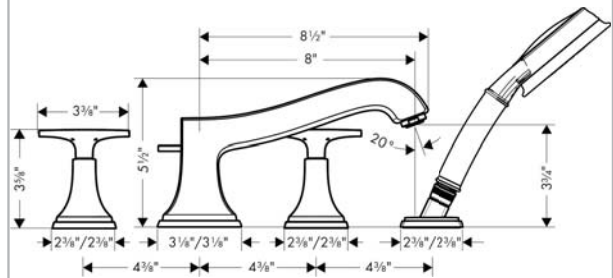

#### Features

- consists of: 4-Hole rim mounted bath mixer, Handshower, Shower hose, Handshower holder
- 90° ceramic valves
- Integrated double backflow prevention

### Scale drawing

**Metropol Classic**  
**4-Hole Roman Tub Set Trim with Cross Handles and 1.8 GPM Handshower**  
Finishes : chrome Part no. : 31449001

## Exploded drawing

Year of production: >01/19

**Metropol Classic**  
**4-Hole Roman Tub Set Trim with Cross Handles and 1.8 GPM Handshower**  
 Finishes : **chrome** Part no. : **31449001**