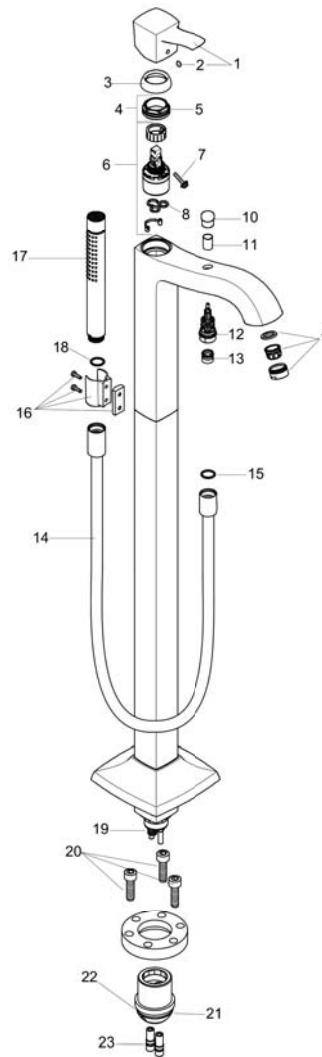

## Product image

## Scale drawing

**Metropol Classic**  
**Freestanding Tub Filler Trim with 1.75 GPM Handshower**  
Finishes : **chrome**    Part no. : **31445001**

## Exploded drawing

Year of production: >01/19

**Metropol Classic**  
**Freestanding Tub Filler Trim with 1.75 GPM Handshower**  
 Finishes : **chrome** Part no. : **31445001**

## Spare parts list

Year of production: >01/19

Pos.	Description	Part no.	Price	PU
1	handle	92817000	-	1
2	screw cover	96338000	-	1
3	flange	97406000	-	1
4	nut	97209000	-	1
5	O-Ring 32x2	98193000	-	1
6	cartridge, assy	92730000	-	1
7	locking screw for handle	95140000	-	1
8	seal	95008000	-	1
9	aerator M24x1 (30 l/min)	96512000	-	1
10	diverter knob	97981000	-	1
11	sleeve	97979000	-	1
12	selector	97978000	-	1
13	set of non return valves DW 15	94074000	-	1
14	shower hose 1,25 m	28282000	-	1
15	seal	98058000	-	1
16	shower holder, assy	96295000	-	1
17	handshower	04486000	-	1
18	filter packing	94246000	-	1
19	O-ring 9x1,5	98117000	-	1
20	hexagon socket screw M10x35	97670000	-	1
21	O-ring 29x3	98371000	-	1
22	O-ring 44x2,5	98162000	-	1
23	O-ring 7x2	98419000	-	1
a	extension set 60 mm	97686000	-	1