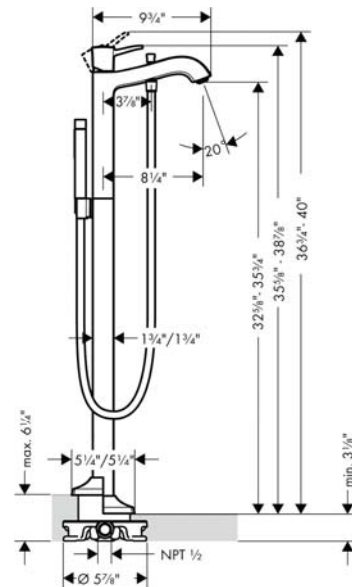

Scale drawing