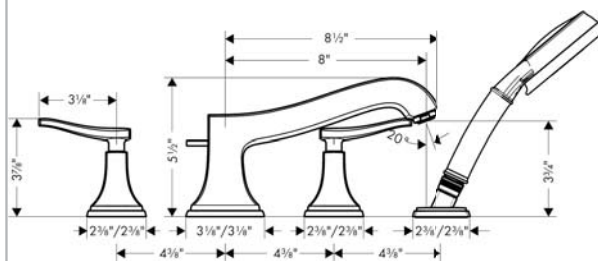

Metropol Classic 4-Hole Roman Tub Set Trim with Lever Handles and 1.8 GPM Handshower

Finishes : chrome Part no. : 31441001

Description

Features

- consists of: 4-Hole rim mounted bath mixer, Handshower, Shower hose, Handshower holder
- 90° ceramic valves
- Integrated double backflow prevention

Item details

Technology

Compliance

Product image

Scale drawing

Metropol Classic
4-Hole Roman Tub Set Trim with Lever Handles and 1.8 GPM Handshower
Finishes : chrome Part no. : 31441001

Exploded drawing

Year of production: >01/19

Metropol Classic
4-Hole Roman Tub Set Trim with Lever Handles and 1.8 GPM Handshower
 Finishes : **chrome** Part no. : **31441001**

Spare parts list

Year of production: >01/19

Pos.	Description	Part no.	Price	PU
1	aerator M24x1 (30 l/min)	96512000	-	1
2	diverter knob	98707000	-	1
3	selector assy	96775000	-	1
4	O-Ring 14x2,5	98189000	-	1
5	O-Ring 23x2,5	98183000	-	1
6	O-Ring 22x2	98185000	-	1
7	handle fixing set	98932000	-	1
8	nut	92943000	-	1
9	O-ring 32x1,5	92936000	-	1
10	seal	98058000	-	1
11	shower holder	28071000	-	1
12	set of non return valves DW 15	94074000	-	1
13	O-ring 43x1,5	98148000	-	1
14	O-ring 24x1	92953000	-	1
15	O-ring 52x2	92952000	-	1
16	handshower	04753000	-	1
17	spout cpl.	92939000	-	1
18	escutcheon for spout	92946000	-	1
19	handle for cold water	92822000	-	1
20	handle for hot water	92821000	-	1
21	escutcheon for handle	92824000	-	1
22	escutcheon for handle	92945000	-	1
23	escutcheon Ø 52 mm	92951000	-	1