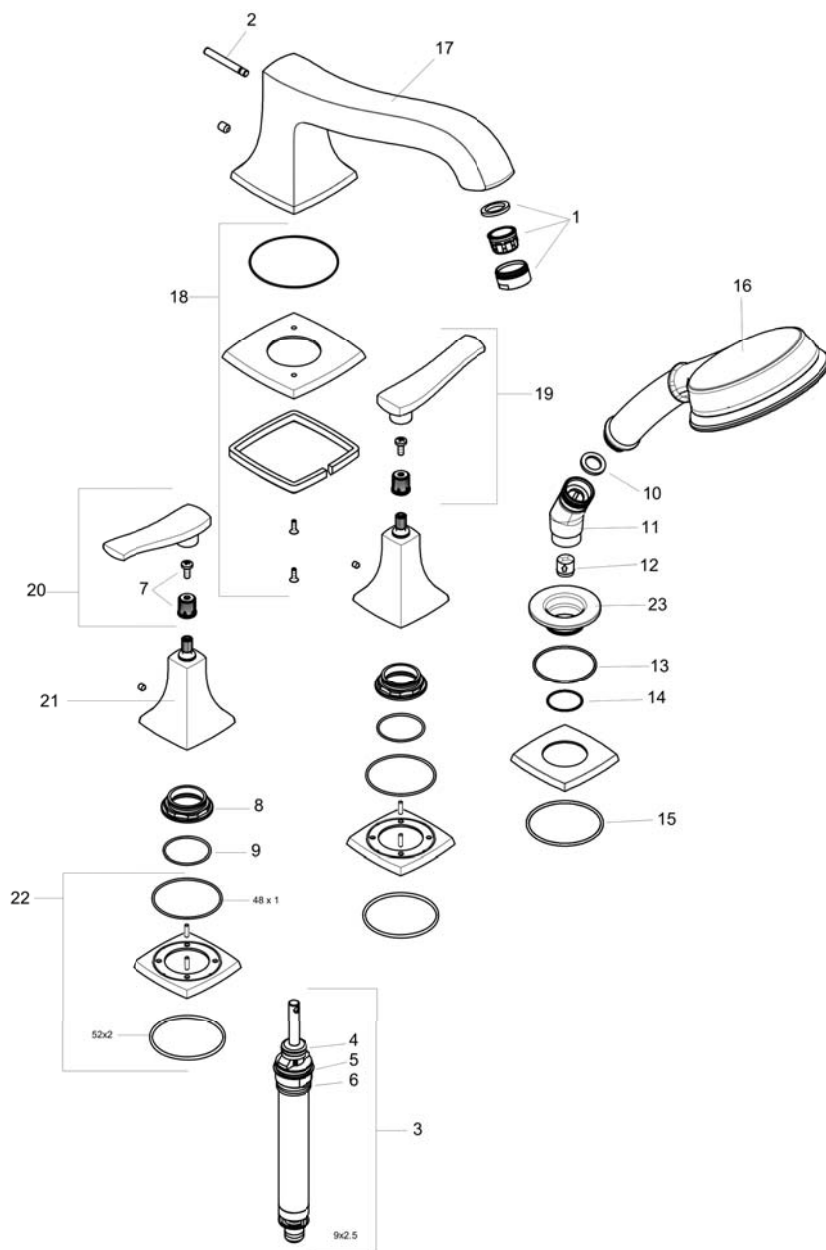

Metropol Classic 4-Hole Roman Tub Set Trim with Lever Handles and 1.8 GPM Handshower

Finishes : chrome Part no. : 31441001

Description

Features

- consists of: 4-Hole rim mounted bath mixer, Handshower, Shower hose, Handshower holder
- 90° ceramic valves
- Integrated double backflow prevention

Item details

Technology

Compliance

Product image

Scale drawing

Metropol Classic
4-Hole Roman Tub Set Trim with Lever Handles and 1.8 GPM Handshower
Finishes : chrome Part no. : 31441001

Exploded drawing

Year of production: >01/19

Metropol Classic
4-Hole Roman Tub Set Trim with Lever Handles and 1.8 GPM Handshower
 Finishes : **chrome** Part no. : **31441001**

Spare parts list

Year of production: >01/19

Pos.	Description	Part no.	Price	PU
1	aerator M24x1 (30 l/min)	96512000	-	1
2	diverter knob	98707000	-	1
3	selector assy	96775000	-	1
4	O-Ring 14x2,5	98189000	-	1
5	O-Ring 23x2,5	98183000	-	1
6	O-Ring 22x2	98185000	-	1
7	handle fixing set	98932000	-	1
8	nut	92943000	-	1
9	O-ring 32x1,5	92936000	-	1
10	seal	98058000	-	1
11	shower holder	28071000	-	1
12	set of non return valves DW 15	94074000	-	1
13	O-ring 43x1,5	98148000	-	1
14	O-ring 24x1	92953000	-	1
15	O-ring 52x2	92952000	-	1
16	handshower	04753000	-	1
17	spout cpl.	92939000	-	1
18	escutcheon for spout	92946000	-	1
19	handle for cold water	92822000	-	1
20	handle for hot water	92821000	-	1
21	escutcheon for handle	92824000	-	1
22	escutcheon for handle	92945000	-	1
23	escutcheon Ø 52 mm	92951000	-	1