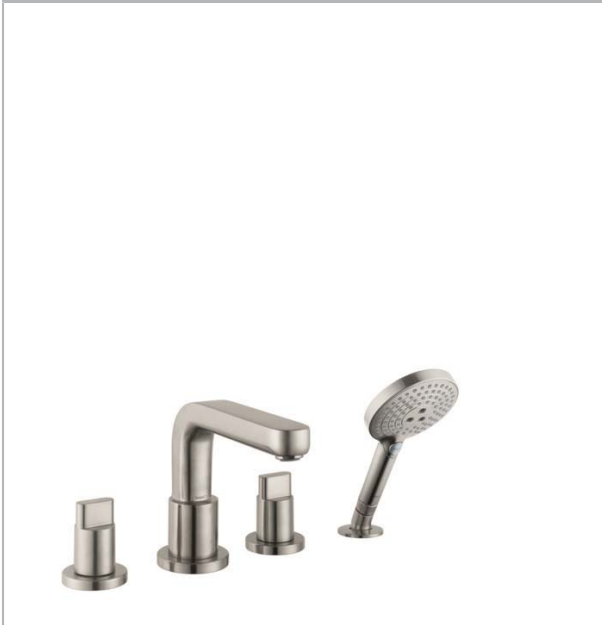

Metris S

4-Hole Roman Tub Set Trim with Full Handles and 1.75 GPM Handshower

Finishes : brushed nickel Part no. : 31433821

Description

Features

- consists of: 4-Hole rim mounted bath mixer, Handshower
- 90° ceramic valves
- Integrated double backflow prevention

Item details

Compliance

Product image

Scale drawing