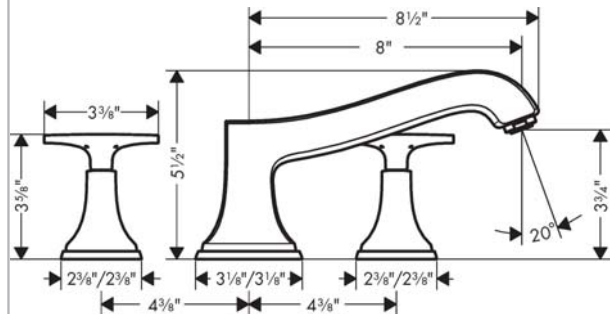

Metropol Classic
3-Hole Roman Tub Set Trim with Cross Handles
Finishes : chrome Part no. : 31430001

Description

Features

- 90° ceramic valves

Item details

Compliance

Product image

Scale drawing

Metropol Classic
3-Hole Roman Tub Set Trim with Cross Handles
Finishes : **chrome** Part no. : **31430001**

Exploded drawing

Year of production: >01/19

Metropol Classic
3-Hole Roman Tub Set Trim with Cross Handles
 Finishes : **chrome** Part no. : **31430001**

Spare parts list

Year of production: >01/19

Pos.	Description	Part no.	Price	PU
1	aerator M24x1 (30 l/min)	96512000	-	1
2	nut	92943000	-	1
3	O-ring 32x1,5	92936000	-	1
4	adapter for spout	88512000	-	1
5	escutcheon for spout	92946000	-	1
6	handle for cold water	92948000	-	1
7	handle for hot water	92949000	-	1
8	escutcheon for handle	92824000	-	1
9	escutcheon for handle	92945000	-	1