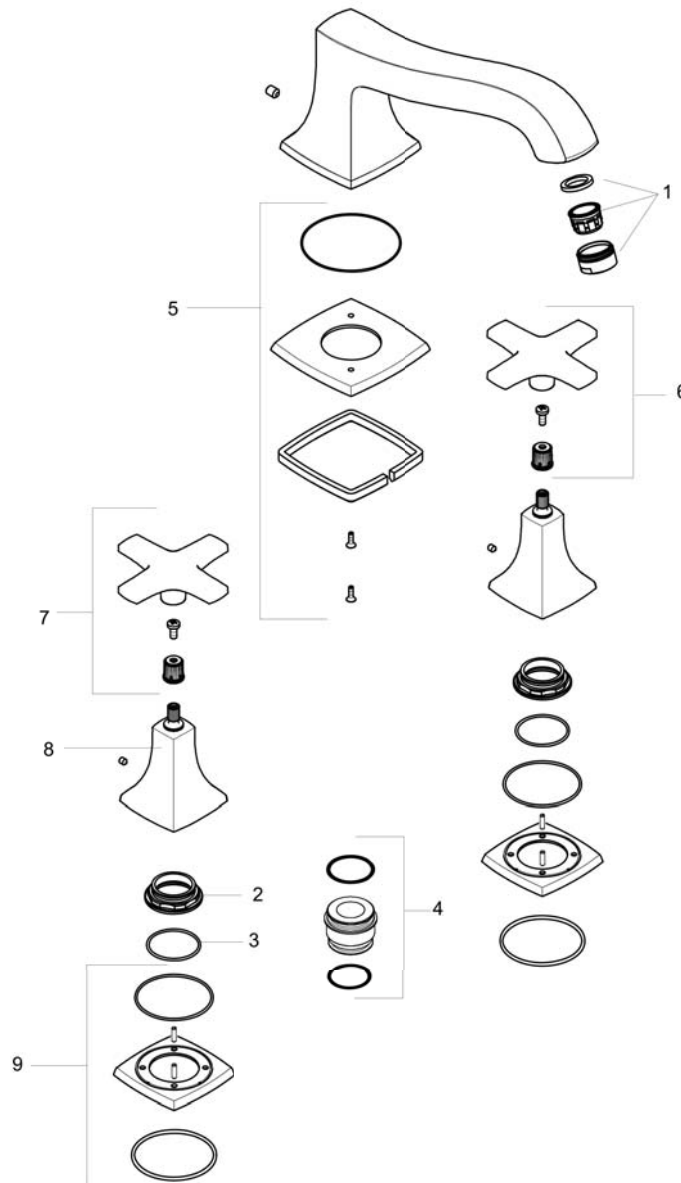

Metropol Classic
3-Hole Roman Tub Set Trim with Cross Handles
Finishes : chrome Part no. : 31430001

Description

Features

- 90° ceramic valves

Item details

Compliance

Product image

Scale drawing

Metropol Classic
3-Hole Roman Tub Set Trim with Cross Handles
Finishes : **chrome** Part no. : **31430001**

Exploded drawing

Year of production: >01/19

Metropol Classic
3-Hole Roman Tub Set Trim with Cross Handles
 Finishes : **chrome** Part no. : **31430001**

Spare parts list

Year of production: >01/19

Pos.	Description	Part no.	Price	PU
1	aerator M24x1 (30 l/min)	96512000	-	1
2	nut	92943000	-	1
3	O-ring 32x1,5	92936000	-	1
4	adapter for spout	88512000	-	1
5	escutcheon for spout	92946000	-	1
6	handle for cold water	92948000	-	1
7	handle for hot water	92949000	-	1
8	escutcheon for handle	92824000	-	1
9	escutcheon for handle	92945000	-	1