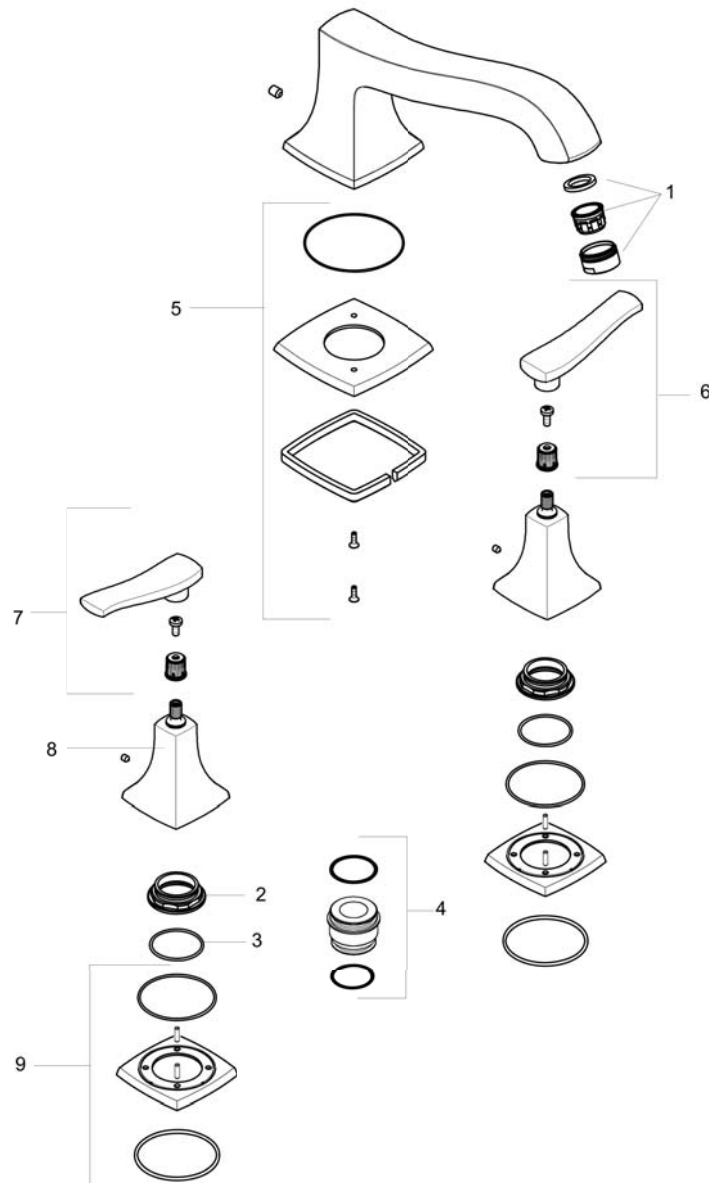

Metropol Classic
3-Hole Roman Tub Set Trim with Lever Handles
Finishes : **chrome** Part no. : **31428001**

Description

Features

- 90° ceramic valves

Item details

Compliance

Product image

Scale drawing

Metropol Classic
3-Hole Roman Tub Set Trim with Lever Handles
Finishes : **chrome** Part no. : **31428001**

Exploded drawing

Year of production: >01/19

Metropol Classic
3-Hole Roman Tub Set Trim with Lever Handles
 Finishes : **chrome** Part no. : **31428001**

Spare parts list

Year of production: >01/19

Pos.	Description	Part no.	Price	PU
1	aerator M24x1 (30 l/min)	96512000	-	1
2	nut	92943000	-	1
3	O-ring 32x1,5	92936000	-	1
4	adapter for spout	88512000	-	1
5	escutcheon for spout	92946000	-	1
6	handle for cold water	92822000	-	1
7	handle for hot water	92821000	-	1
8	escutcheon for handle	92824000	-	1
9	escutcheon for handle	92945000	-	1