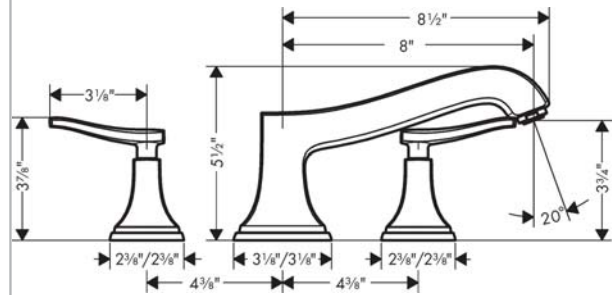

Metropol Classic
3-Hole Roman Tub Set Trim with Lever Handles
Finishes : **chrome** Part no. : **31428001**

Description

Features

- 90° ceramic valves

Item details

Compliance

Product image

Scale drawing

Metropol Classic
3-Hole Roman Tub Set Trim with Lever Handles
Finishes : **chrome** Part no. : **31428001**

Exploded drawing

Year of production: >01/19

Metropol Classic
3-Hole Roman Tub Set Trim with Lever Handles
 Finishes : **chrome** Part no. : **31428001**

Spare parts list

Year of production: >01/19

Pos.	Description	Part no.	Price	PU
1	aerator M24x1 (30 l/min)	96512000	-	1
2	nut	92943000	-	1
3	O-ring 32x1,5	92936000	-	1
4	adapter for spout	88512000	-	1
5	escutcheon for spout	92946000	-	1
6	handle for cold water	92822000	-	1
7	handle for hot water	92821000	-	1
8	escutcheon for handle	92824000	-	1
9	escutcheon for handle	92945000	-	1