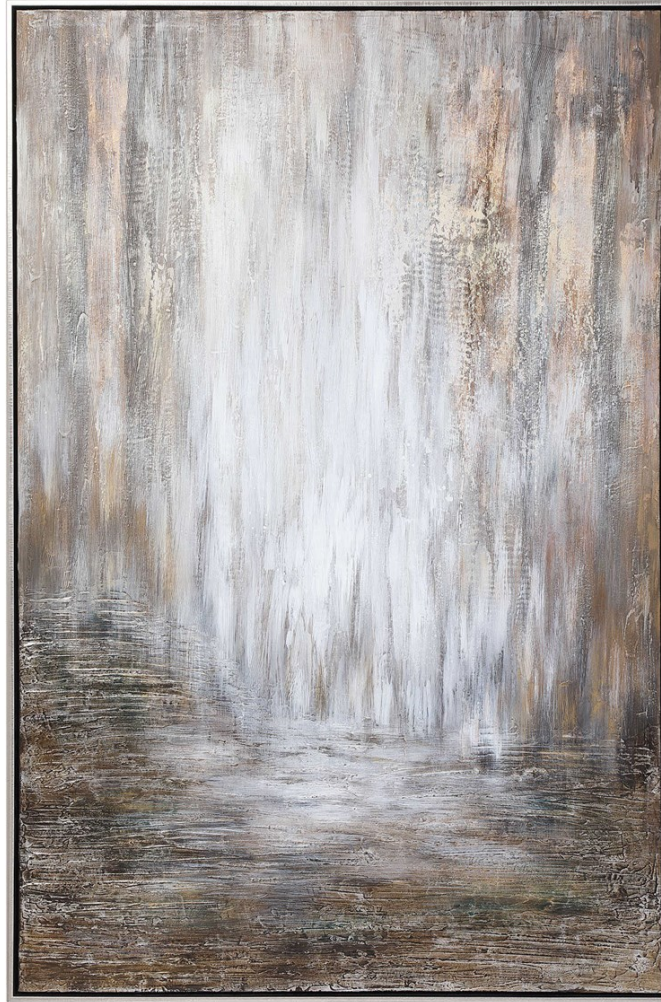

UTTERMOST

New

DESERT RAIN HAND PAINTED CANVAS

ITEM #31331

Bronze, gold, silver, and gray tones make this versatile artwork a cinch to place. The array of neutrals present in this hand painted piece are accented by noticeable texture and an antique silver gallery frame. Due to the handcrafted nature of this artwork, each piece may have subtle differences.

Designer:

Dimensions:

Weight:

Ship Via:

UPC Number:

41 W X 61 H X 2 D (in)

25

Motor Freight