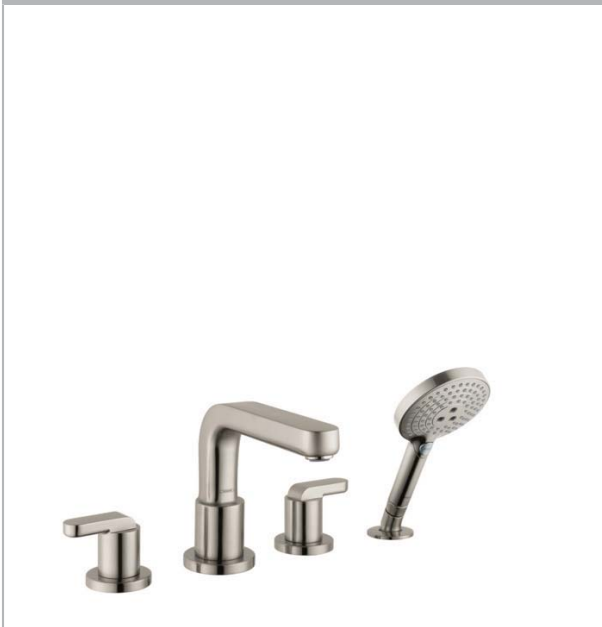

Metris S

4-Hole Roman Tub Set Trim with Lever Handles and 1.75 GPM Handshower

Finishes : brushed nickel Part no. : 31408821

Description

Features

- consists of: 4-Hole rim mounted bath mixer, Handshower
- 90° ceramic valves
- Integrated double backflow prevention

Item details

Compliance

Product image