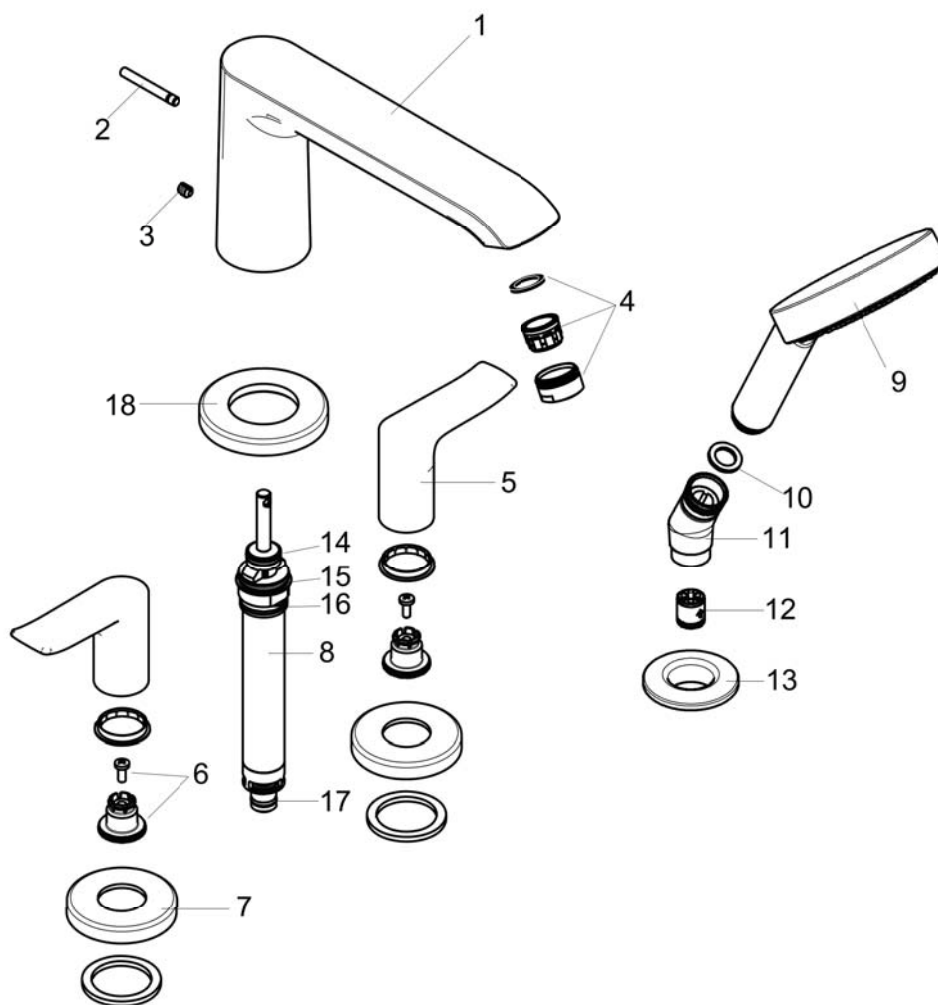

Metris
4-Hole Roman Tub Set Trim with 1.75 GPM Handshower
 Finishes : brushed nickel Part no. : 31404821

Description

Features

- consists of: 4-Hole rim mounted bath mixer, Handshower, Handshower holder
- 90° ceramic valves
- Integrated double backflow prevention

Item details

Technology

Compliance

Product image

Scale drawing

Metris
4-Hole Roman Tub Set Trim with 1.75 GPM Handshower
 Finishes : brushed nickel Part no. : 31404821

Exploded drawing

Year of production: >07/18

Metris
4-Hole Roman Tub Set Trim with 1.75 GPM Handshower
 Finishes : brushed nickel Part no. : 31404821

Spare parts list

Year of production: >07/18

Pos.	Description	Part no.	Price	PU
1	spout cpl.	95799820	-	1
2	diverter knob	98607000	-	1
3	hollow set screw M6x6	97660000	-	1
4	aerator M24x1 (25 l/min)	13956820	-	1
5	handle	95846820	-	1
6	handle fixing set	94184000	-	1
7	escutcheon	31098820	-	1
8	selector assy	96775000	-	1
9	handshower	26036821	-	1
10	filter packing	94246000	-	1
11	shower holder	28071820	-	1
12	set of non return valves DW 15	94074000	-	1
13	escutcheon Ø 52 mm	97159820	-	1
14	O-Ring 14x2,5	98189000	-	1
15	O-Ring 23x2,5	98183000	-	1
16	O-Ring 22x2	98185000	-	1
17	O-ring 9x2,5	98217000	-	1
18	escutcheon Ø 70 mm	97779820	-	1
a	base body	06646000	-	1