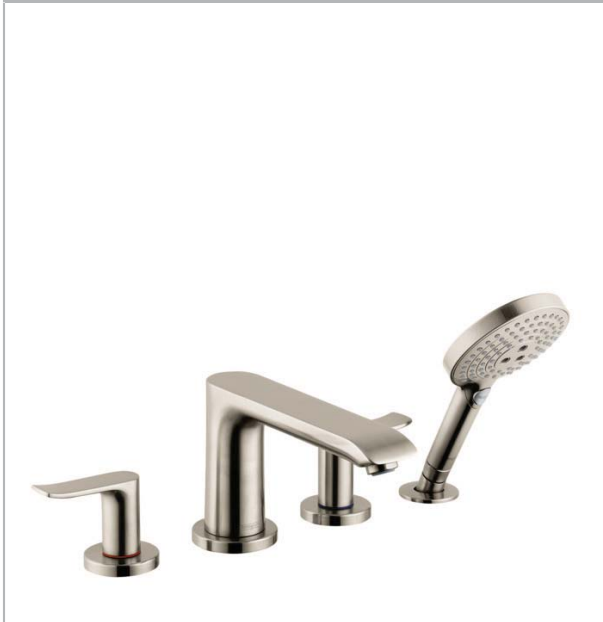

Metris
4-Hole Roman Tub Set Trim with 1.75 GPM Handshower
 Finishes : brushed nickel Part no. : 31404821

Description

Features

- consists of: 4-Hole rim mounted bath mixer, Handshower, Handshower holder
- 90° ceramic valves
- Integrated double backflow prevention

Item details

Technology

Compliance

Product image

Scale drawing

Metris
4-Hole Roman Tub Set Trim with 1.75 GPM Handshower
 Finishes : brushed nickel Part no. : 31404821

Exploded drawing

Year of production: >07/18

Metris
4-Hole Roman Tub Set Trim with 1.75 GPM Handshower
 Finishes : brushed nickel Part no. : 31404821

Spare parts list

Year of production: >07/18

Pos.	Description	Part no.	Price	PU
1	spout cpl.	95799820	-	1
2	diverter knob	98607000	-	1
3	hollow set screw M6x6	97660000	-	1
4	aerator M24x1 (25 l/min)	13956820	-	1
5	handle	95846820	-	1
6	handle fixing set	94184000	-	1
7	escutcheon	31098820	-	1
8	selector assy	96775000	-	1
9	handshower	26036821	-	1
10	filter packing	94246000	-	1
11	shower holder	28071820	-	1
12	set of non return valves DW 15	94074000	-	1
13	escutcheon Ø 52 mm	97159820	-	1
14	O-Ring 14x2,5	98189000	-	1
15	O-Ring 23x2,5	98183000	-	1
16	O-Ring 22x2	98185000	-	1
17	O-ring 9x2,5	98217000	-	1
18	escutcheon Ø 70 mm	97779820	-	1
a	base body	06646000	-	1