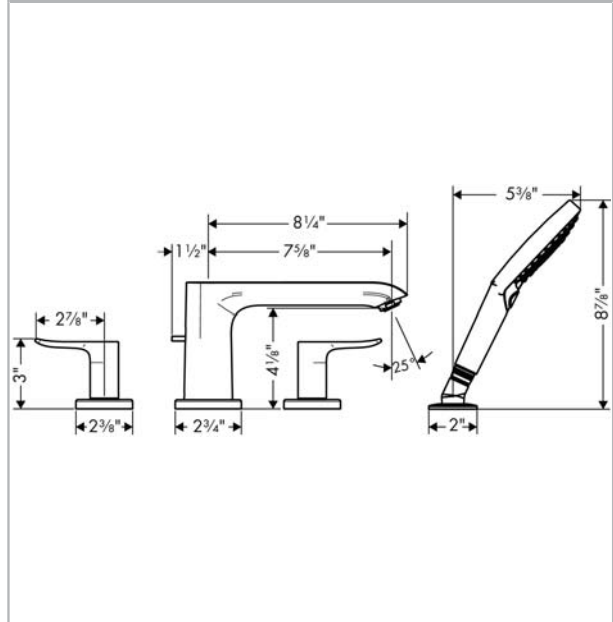

Metris
4-Hole Roman Tub Set Trim with 1.75 GPM Handshower
 Finishes : brushed nickel Part no. : 31404821

Description

Features

- consists of: 4-Hole rim mounted bath mixer, Handshower, Handshower holder
- 90° ceramic valves
- Integrated double backflow prevention

Item details

Technology

Compliance

Product image

Scale drawing

Metris
4-Hole Roman Tub Set Trim with 1.75 GPM Handshower
 Finishes : brushed nickel Part no. : 31404821

Exploded drawing

Year of production: >07/18

Metris
4-Hole Roman Tub Set Trim with 1.75 GPM Handshower
 Finishes : brushed nickel Part no. : 31404821

Spare parts list

Year of production: >07/18

Pos.	Description	Part no.	Price	PU
1	spout cpl.	95799820	-	1
2	diverter knob	98607000	-	1
3	hollow set screw M6x6	97660000	-	1
4	aerator M24x1 (25 l/min)	13956820	-	1
5	handle	95846820	-	1
6	handle fixing set	94184000	-	1
7	escutcheon	31098820	-	1
8	selector assy	96775000	-	1
9	handshower	26036821	-	1
10	filter packing	94246000	-	1
11	shower holder	28071820	-	1
12	set of non return valves DW 15	94074000	-	1
13	escutcheon Ø 52 mm	97159820	-	1
14	O-Ring 14x2,5	98189000	-	1
15	O-Ring 23x2,5	98183000	-	1
16	O-Ring 22x2	98185000	-	1
17	O-ring 9x2,5	98217000	-	1
18	escutcheon Ø 70 mm	97779820	-	1
a	base body	06646000	-	1