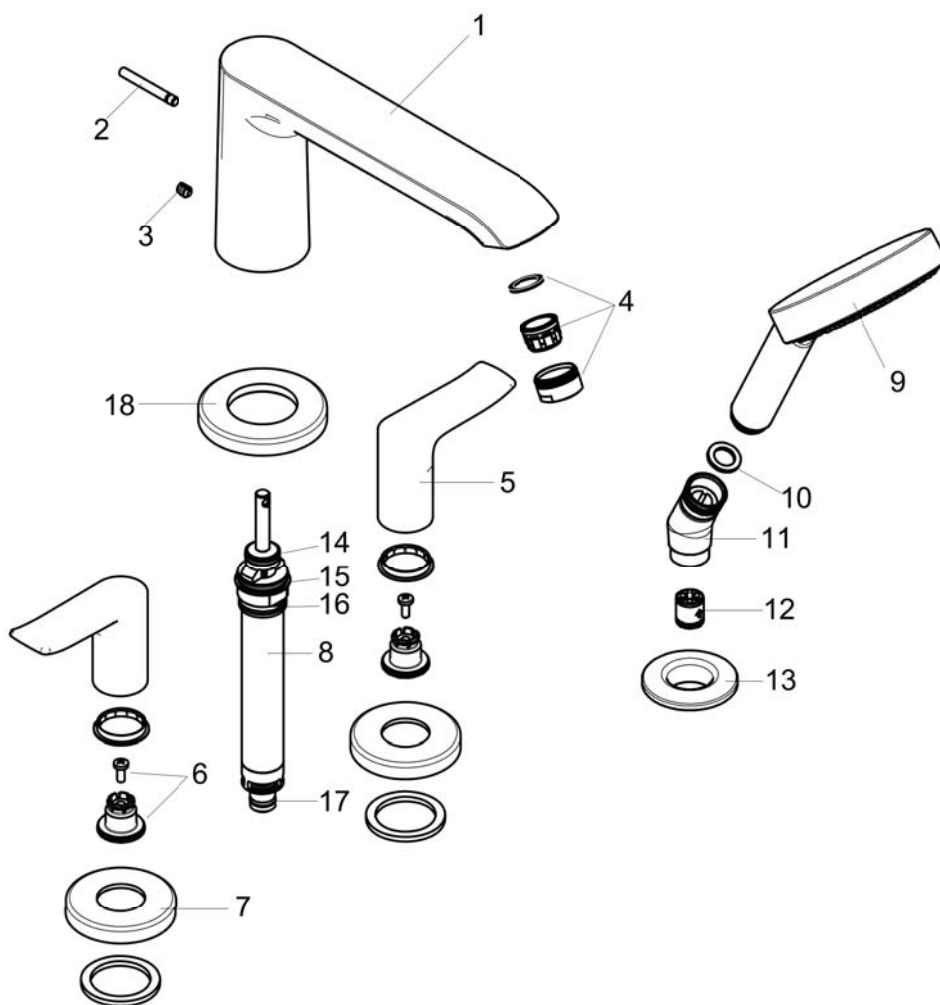

Metris
4-Hole Roman Tub Set Trim with 1.75 GPM Handshower
 Finishes : chrome Part no. : 31404001

Description

Features

- consists of: 4-Hole rim mounted bath mixer, Handshower, Handshower holder
- 90° ceramic valves
- Integrated double backflow prevention

Item details

Technology

Compliance

Product image

Scale drawing

Metris
4-Hole Roman Tub Set Trim with 1.75 GPM Handshower
 Finishes : chrome Part no. : 31404001

Exploded drawing

Year of production: >07/18

Metris
4-Hole Roman Tub Set Trim with 1.75 GPM Handshower

 Finishes : **chrome** Part no. : **31404001**

Spare parts list

Year of production: >07/18

Pos.	Description	Part no.	Price	PU
1	spout cpl.	95799000	-	1
2	diverter knob	98607000	-	1
3	hollow set screw M6x6	97660000	-	1
4	aerator M24x1 (25 l/min)	13956000	-	1
5	handle	95846000	-	1
6	handle fixing set	94184000	-	1
7	escutcheon Ø 70 mm	97779000	-	1
8	escutcheon	31098000	-	1
9	selector assy	96775000	-	1
10	handshower	26036001	-	1
11	filter packing	94246000	-	1
12	shower holder	28071000	-	1
13	set of non return valves DW 15	94074000	-	1
14	escutcheon Ø 52 mm	97159000	-	1
15	O-Ring 14x2,5	98189000	-	1
16	O-Ring 23x2,5	98183000	-	1
17	O-Ring 22x2	98185000	-	1
18	O-ring 9x2,5	98217000	-	1
a	base body	06646000	-	1