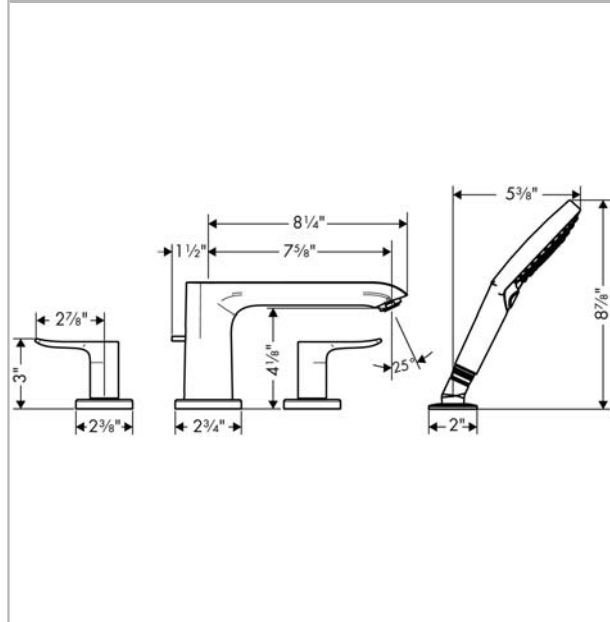

Metris
4-Hole Roman Tub Set Trim with 1.75 GPM Handshower
 Finishes : chrome Part no. : 31404001

Description

Features

- consists of: 4-Hole rim mounted bath mixer, Handshower, Handshower holder
- 90° ceramic valves
- Integrated double backflow prevention

Item details

Technology

Compliance

Product image

Scale drawing

Metris
4-Hole Roman Tub Set Trim with 1.75 GPM Handshower
 Finishes : chrome Part no. : 31404001

Exploded drawing

Year of production: >07/18

Metris
4-Hole Roman Tub Set Trim with 1.75 GPM Handshower

 Finishes : **chrome** Part no. : **31404001**

Spare parts list

Year of production: >07/18

Pos.	Description	Part no.	Price	PU
1	spout cpl.	95799000	-	1
2	diverter knob	98607000	-	1
3	hollow set screw M6x6	97660000	-	1
4	aerator M24x1 (25 l/min)	13956000	-	1
5	handle	95846000	-	1
6	handle fixing set	94184000	-	1
7	escutcheon Ø 70 mm	97779000	-	1
8	escutcheon	31098000	-	1
9	selector assy	96775000	-	1
10	handshower	26036001	-	1
11	filter packing	94246000	-	1
12	shower holder	28071000	-	1
13	set of non return valves DW 15	94074000	-	1
14	escutcheon Ø 52 mm	97159000	-	1
15	O-Ring 14x2,5	98189000	-	1
16	O-Ring 23x2,5	98183000	-	1
17	O-Ring 22x2	98185000	-	1
18	O-ring 9x2,5	98217000	-	1
a	base body	06646000	-	1