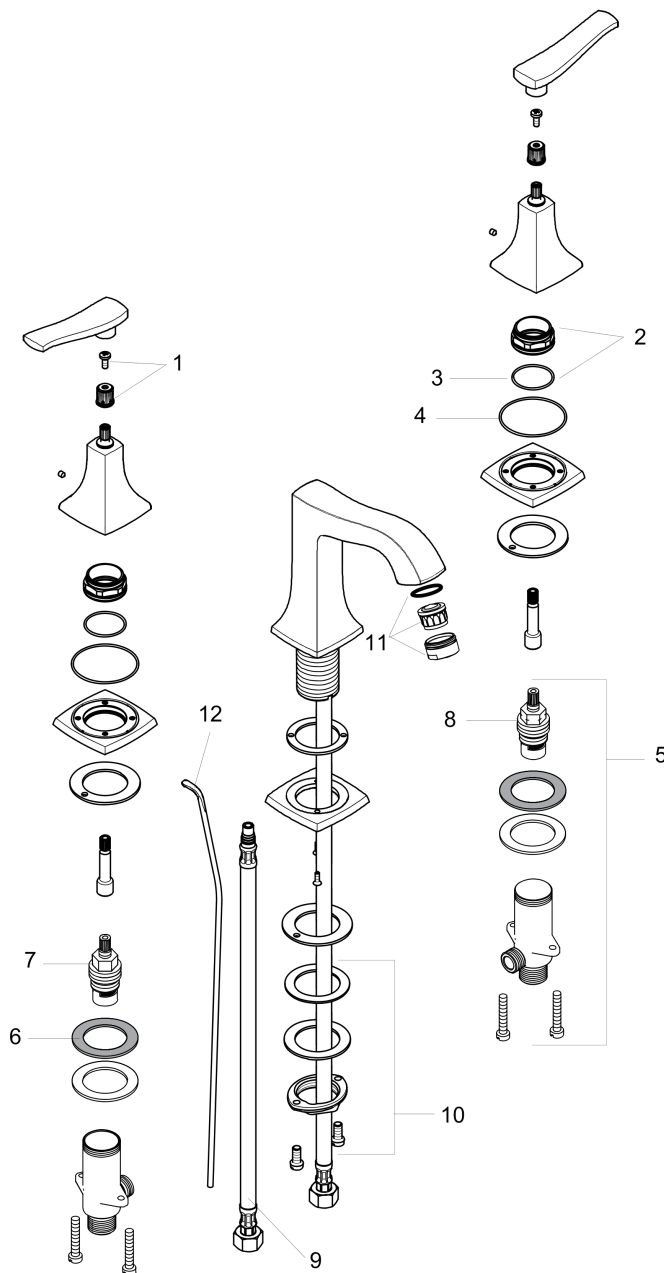

Metropol Classic
Widespread Faucet 160 with Lever Handles and Pop-Up Drain, 1.2 GPM
Finishes : **brushed nickel** Part no. : **31331821**

Exploded drawing

Year of production: >01/18

Metropol Classic

Widespread Faucet 160 with Lever Handles and Pop-Up Drain, 1.2 GPM

Finishes : brushed nickel Part no. : 31331821

Spare parts list

Year of production: >01/18

Pos.	Description	Part no.	Price	PU
1	handle fixing set	98932000	-	1
2	nut	92825000	-	1
3	O-ring 29x1,5	92738000	-	1
4	O-ring 48x1,5	92159000	-	1
5	stop valve cpl.	97357001	-	1
6	lever collar	97548000	-	1
7	shut off unit right closing	94009000	-	1
8	shut off unit left closing	94008000	-	1
9	connection hose 18½" M8x0,75 3/8"	96321001	-	1
10	fixing set (Ø 32)	13961000	-	1
11	aerator M24x1 (4,5 l/min)	92877820	-	1
12	pull rod	96657820	-	1
a	pop up waste	88509820	-	1
b	spout cpl.	92820820	-	1