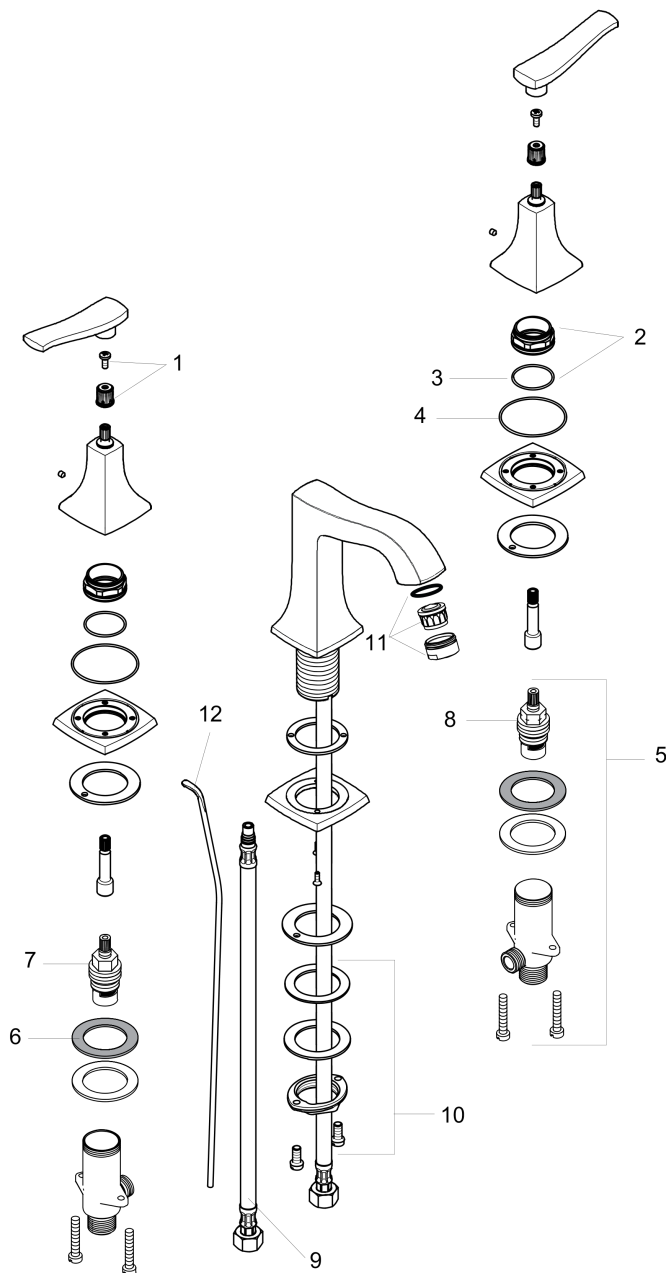

## Metropol Classic

Widespread Faucet 160 with Lever Handles and Pop-Up Drain, 1.2 GPM

Finishes : **chrome** Part no. : **31331001**

### Exploded drawing

Year of production: >01/18

### Spare parts list

Year of production: >01/18

Pos.	Description	Part no.	Price	PU
1	handle fixing set	98932000	-	1
2	nut	92825000	-	1
3	O-ring 29x1,5	92738000	-	1
4	O-ring 48x1,5	92159000	-	1
5	stop valve cpl.	97357001	-	1
6	lever collar	97548000	-	1
7	shut off unit right closing	94009000	-	1
8	shut off unit left closing	94008000	-	1
9	connection hose 18½" M8x0,75 3/8"	96321001	-	1
10	fixing set (Ø 32)	13961000	-	1
11	aerator M24x1 (4,5 l/min)	92877000	-	1
12	pull rod	96657000	-	1
a	pop up waste	88509000	-	1
b	handle for hot water	92821000	-	1
c	handle for cold water	92822000	-	1
d	escutcheon for handle	92824000	-	1
e	escutcheon	92823000	-	1
f	escutcheon for spout	92814000	-	1
g	spout cpl.	92820000	-	1